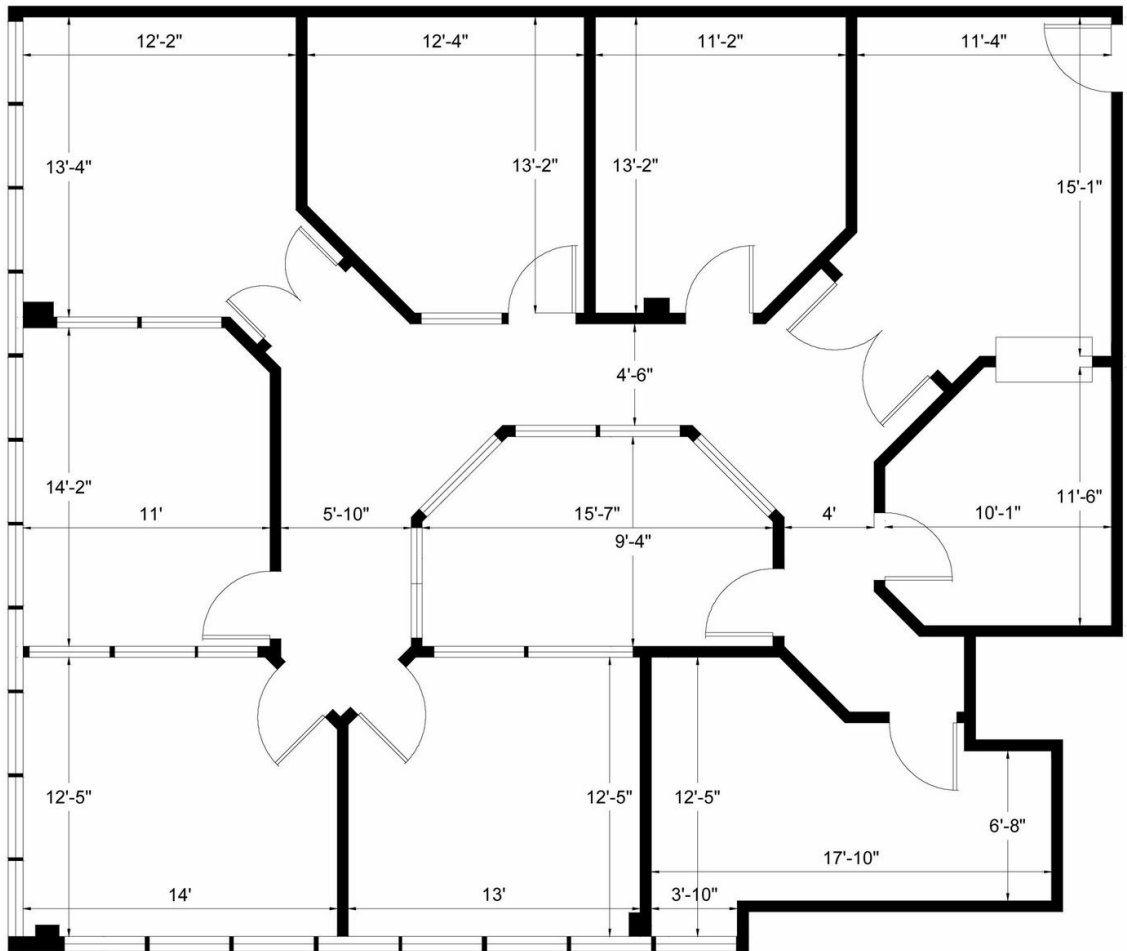

SPECTRUM OFFICE BUILDING

4901 NW 17TH WAY, FORT LAUDERDALE, FL 33309

SUITE 403

SPACE HIGHLIGHTS

- 2,286 SF
- Reception and Conference Room
- Multiple Private Offices
- LED Lighting
- Many Offices Along Window Line for Natural Light
- LED Lighting
- Plenty of Parking
- On-site Leasing and Management Office in Suite 103
- CAM includes Common Area Maintenance, Real Estate Taxes, Insurance, and Night Janitorial
- \$16 PSF Base Rent + \$12.75 PSF CAM

2,286 Rentable Sq. Ft.
www.LevyRealtyAdvisors.com

JOSH LEVY
Chief Operating Officer
954.491.5505
josh@levyrai.com