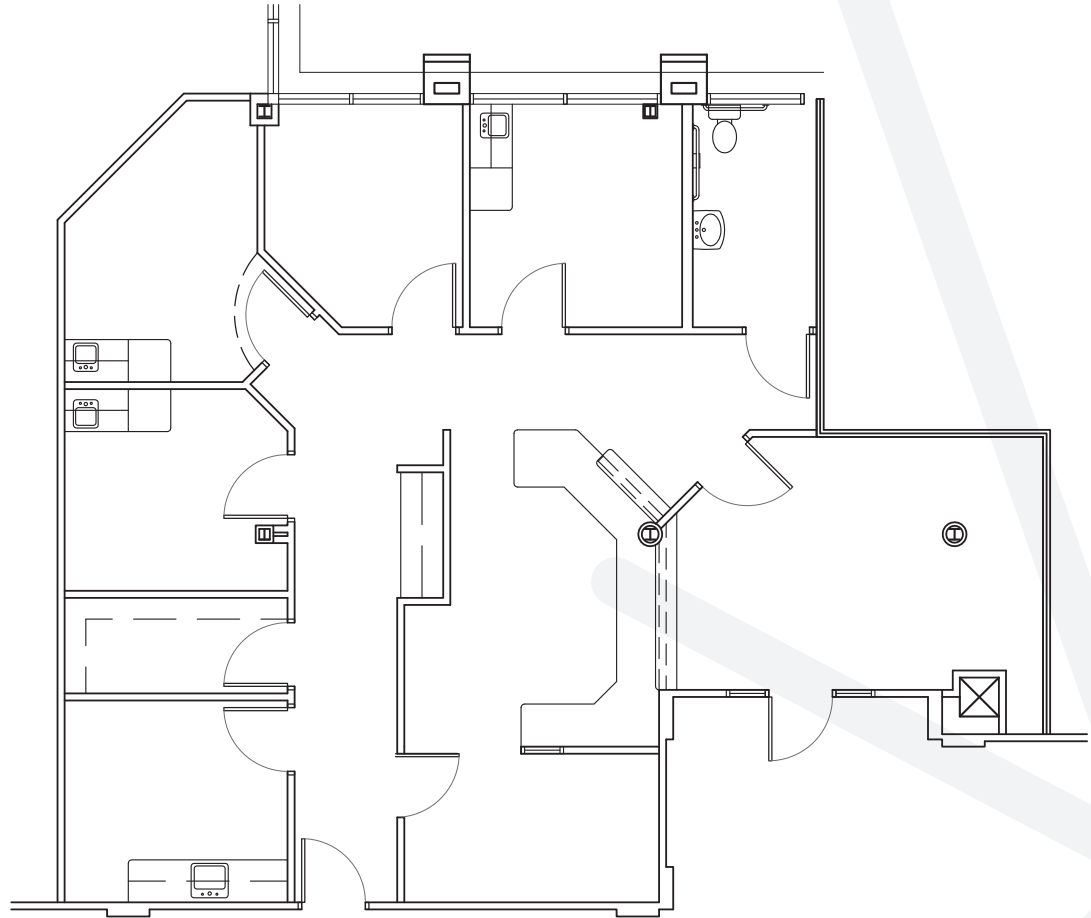

COLONNADE
PROFESSIONAL
PLAZA

Floor 02

Suite 240

AS-BUILT

1,616 SF

AVAILABLE

RACHAEL THOMPSON
Senior Vice President
602.513.5122
rachael.thompson@kidder.com

PERRY GABUZZI, CCIM
Executive Vice President
602.513.5116
perry.gabuzzi@kidder.com