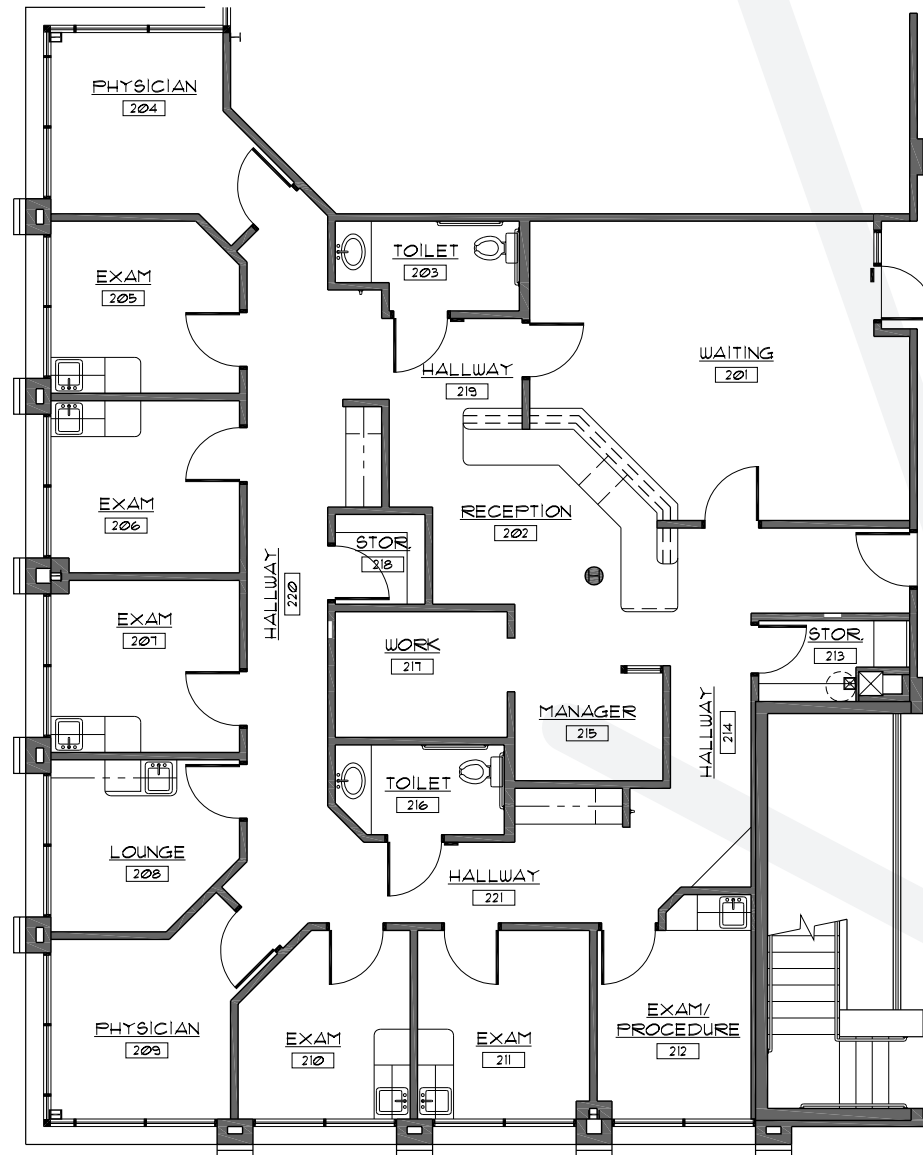

COLONNADE
PROFESSIONAL
PLAZA

Floor 02

Suite 230

AS-BUILT

2,688 SF

AVAILABLE

RACHAEL THOMPSON
Senior Vice President
602.513.5122
rachael.thompson@kidder.com

PERRY GABUZZI, CCIM
Executive Vice President
602.513.5116
perry.gabuzzi@kidder.com

COLONNADE
PROFESSIONAL
PLAZA

Floor 02

Suite 240

AS-BUILT

1,616 SF

AVAILABLE

RACHAEL THOMPSON
Senior Vice President
602.513.5122
rachael.thompson@kidder.com

PERRY GABUZZI, CCIM
Executive Vice President
602.513.5116
perry.gabuzzi@kidder.com