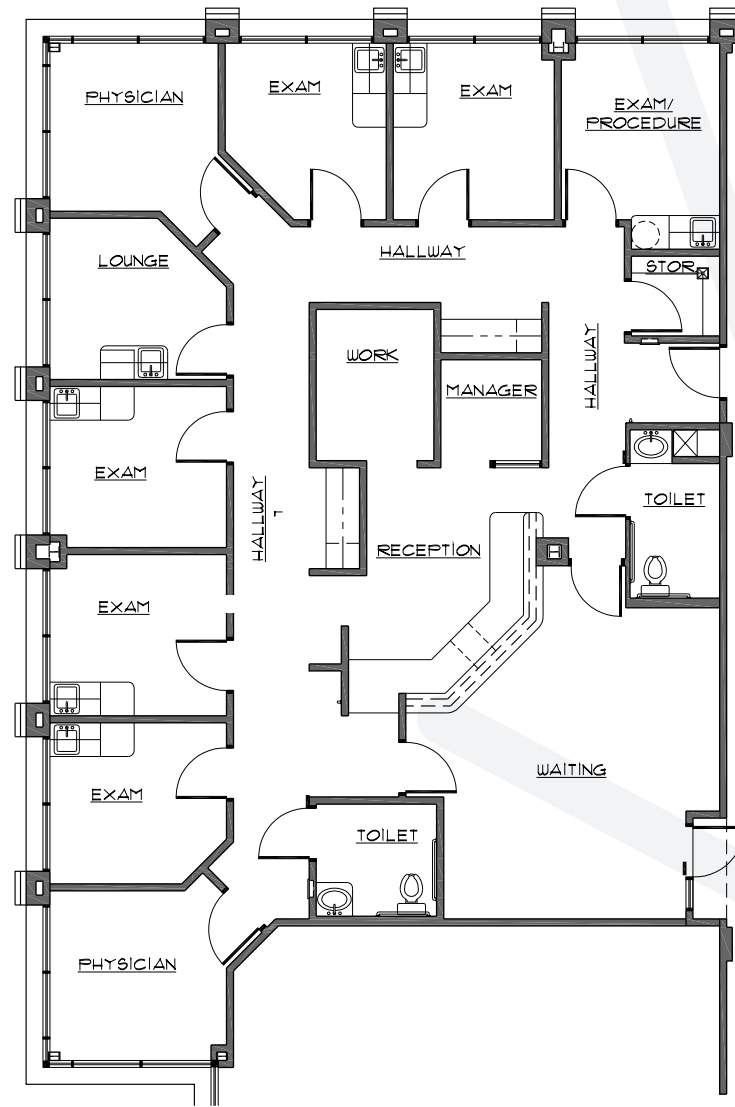

COLONNADE
PROFESSIONAL
PLAZA

Floor 02

Suite 240

AS-BUILT

1,616 SF

AVAILABLE

RACHAEL THOMPSON
Senior Vice President
602.513.5122
rachael.thompson@kidder.com

PERRY GABUZZI, CCIM
Executive Vice President
602.513.5116
perry.gabuzzi@kidder.com

COLONNADE
PROFESSIONAL
PLAZA

Floor 02

Suite 250

AS-BUILT

3,446 SF

AVAILABLE

RACHAEL THOMPSON
Senior Vice President
602.513.5122
rachael.thompson@kidder.com

PERRY GABUZZI, CCIM
Executive Vice President
602.513.5116
perry.gabuzzi@kidder.com