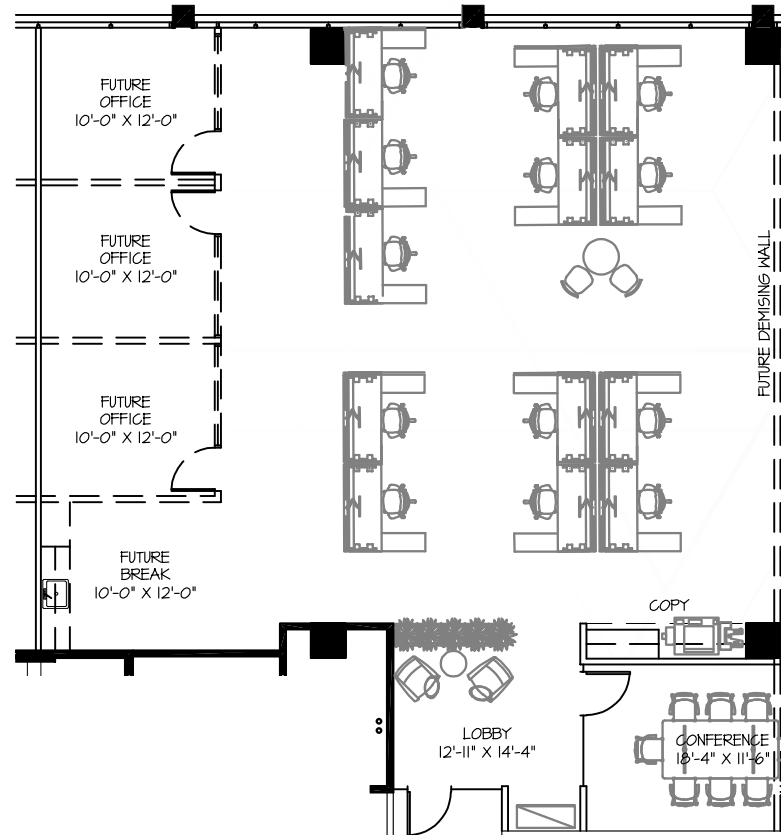

# Pima Northgate

14000 N Pima Road Scottsdale, AZ

3RD FLOOR SUITE 6A | ±2,875 RSF

TIM WHITTEMORE

Senior Director

+1 602 229 5931

tim.whittemore@cushwake.com

PATRICK SCHRIMSHER