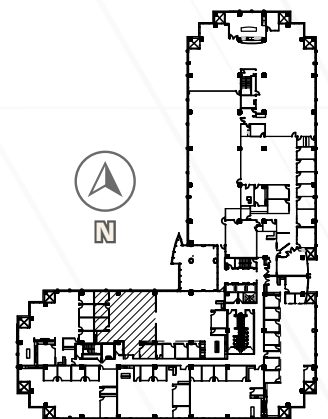

Pima Northgate

14000 N Pima Road Scottsdale, AZ

3RD FLOOR SUITE 6A | ±2,875 RSF

TIM WHITTEMORE

Senior Director

+1 602 229 5931

tim.whittemore@cushwake.com

PATRICK SCHRIMSHER

Director

+1 602 468 8529

patrick.schrimsher@cushwake.com