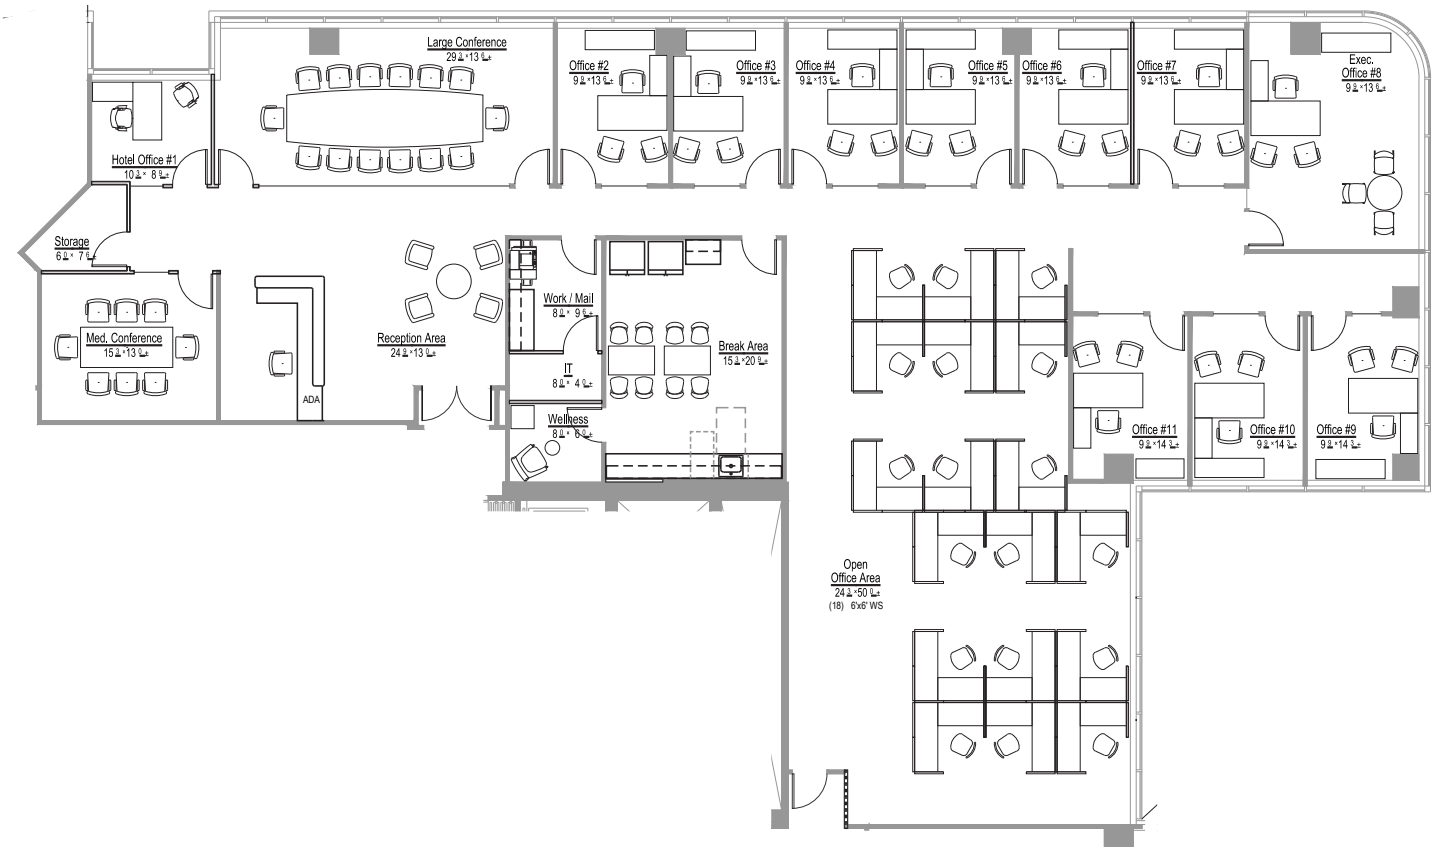

PLAZA TOWER

ONE

6400 Fiddlers Green Circle
Greenwood Village, CO 80111

Suite 1420 6,371 RSF

Prospective Plan