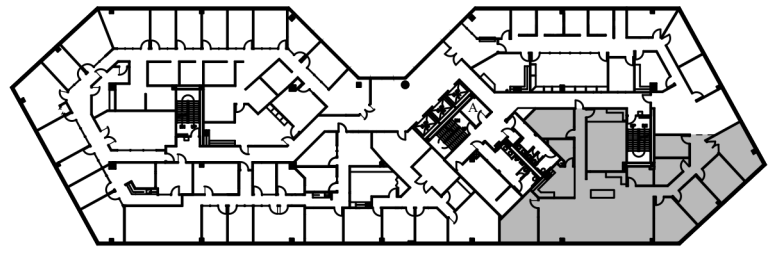

NORTH
6th FLOOR
KEY PLAN

SUITE 365
4,280 NRA

1 FLOOR PLAN
SCALE: 3/32"=1'-0"

NORTHCHASE CENTER	
PROJECT NO. 3022-11-01	SHEET SIZE 8.5 X 11
CHECKED BY WM	DRAWN BY WM
FILE NAME: NORTHCHASE CENTER	
SHEET TITLE: EXISTING PLAN	
SHEET NUMBER: EX-1	

FLOOR PLANS MAY NOT BE TO SCALE AND MAY NOT REFLECT EXISTING CONDITIONS AND SHALL NOT BE RELIED UPON AS SUCH. THESE DRAWINGS ARE DESIGN INTENT AND ARE AN EXHIBIT TO THE LEASE.