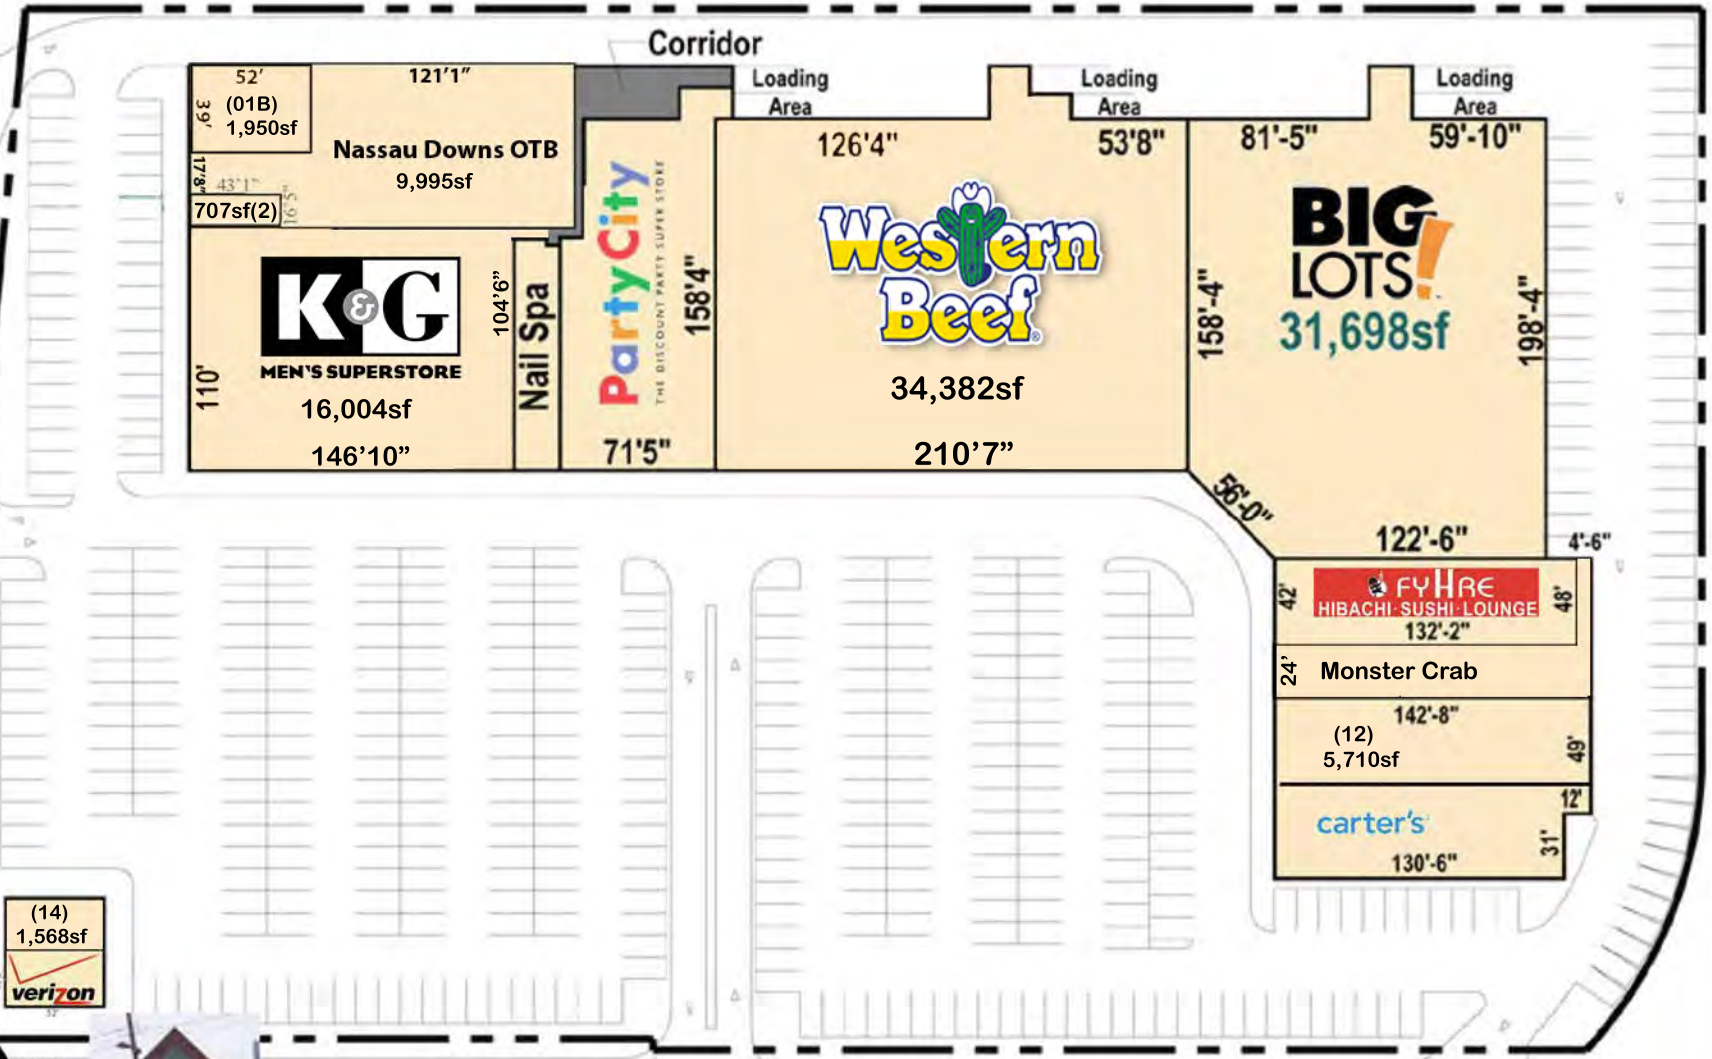

L I R R

Glen Cove Road ADT 41,000

Voice Road

Approx 16Ft high ceilings

Pylon