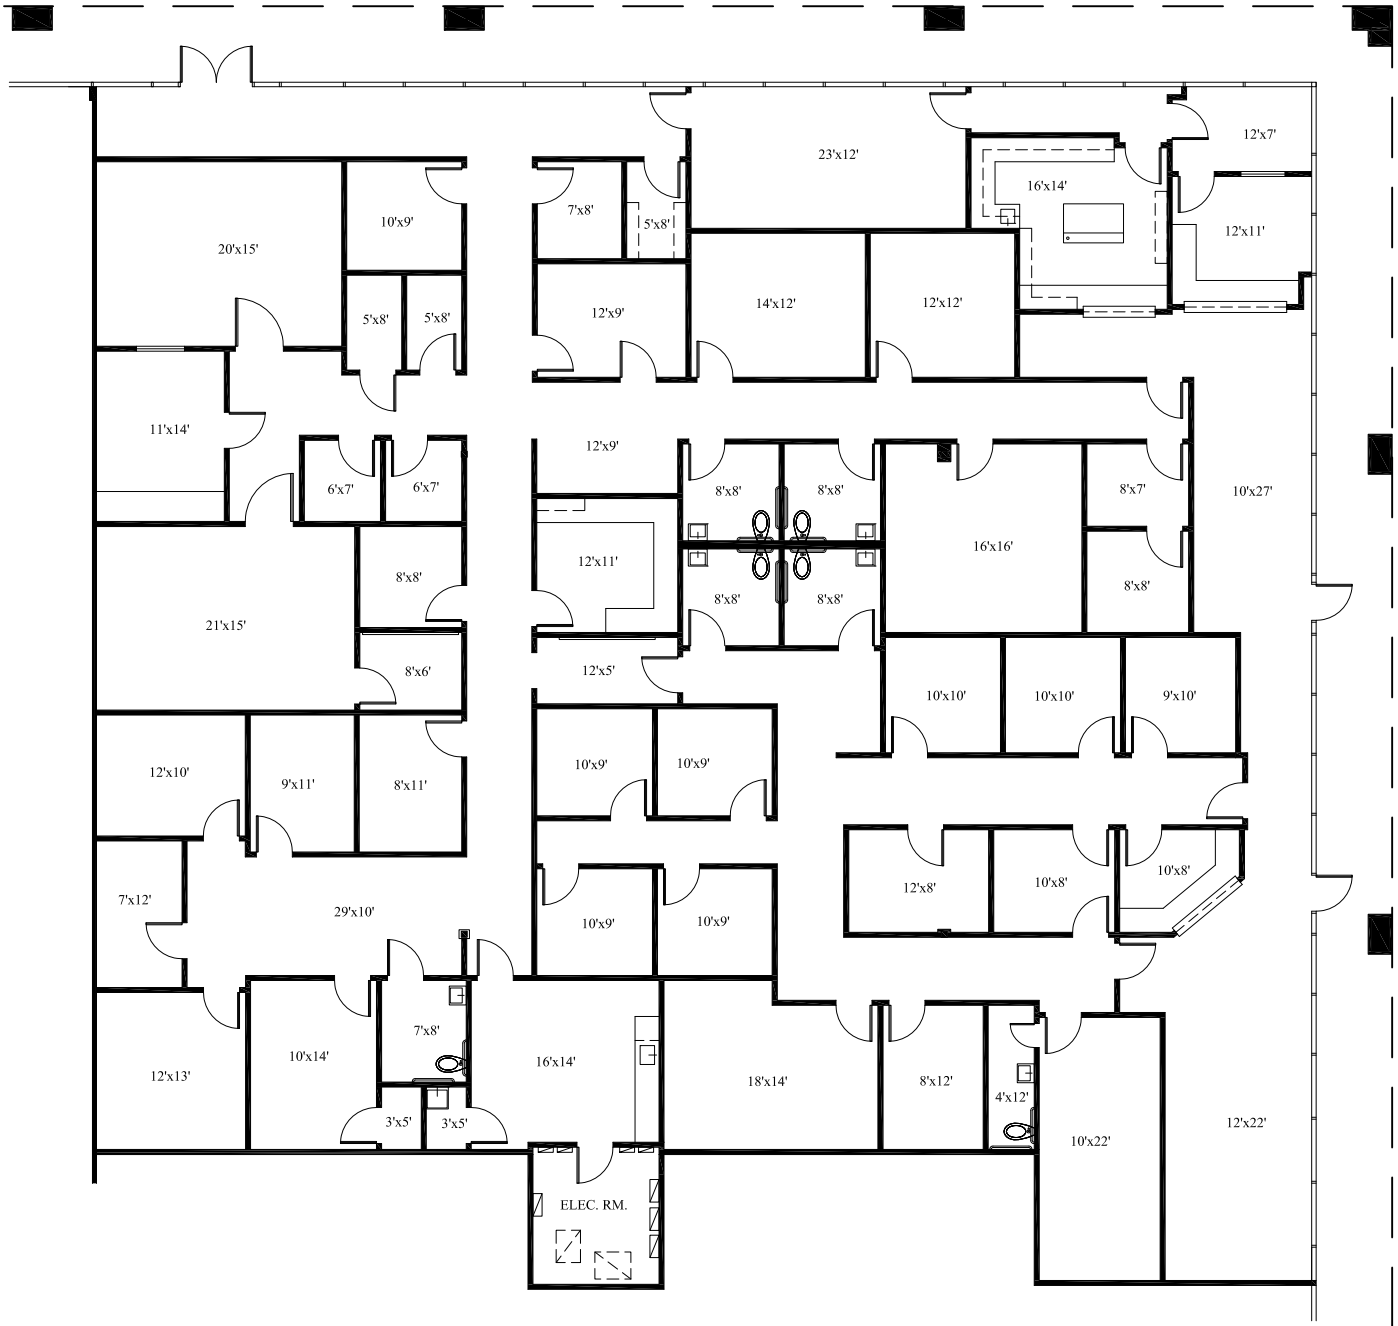

121 SOUTH BUSINESS CENTER

3801 William D. Tate, Grapevine, Texas

SUITE 800
9,464 RSF

1ST FLOOR

Scale: 1/16"=1'-0"

All dimensions and square footages are approximate.

March 22, 2022

THOMPSON CONSULTING SERVICES, INC.