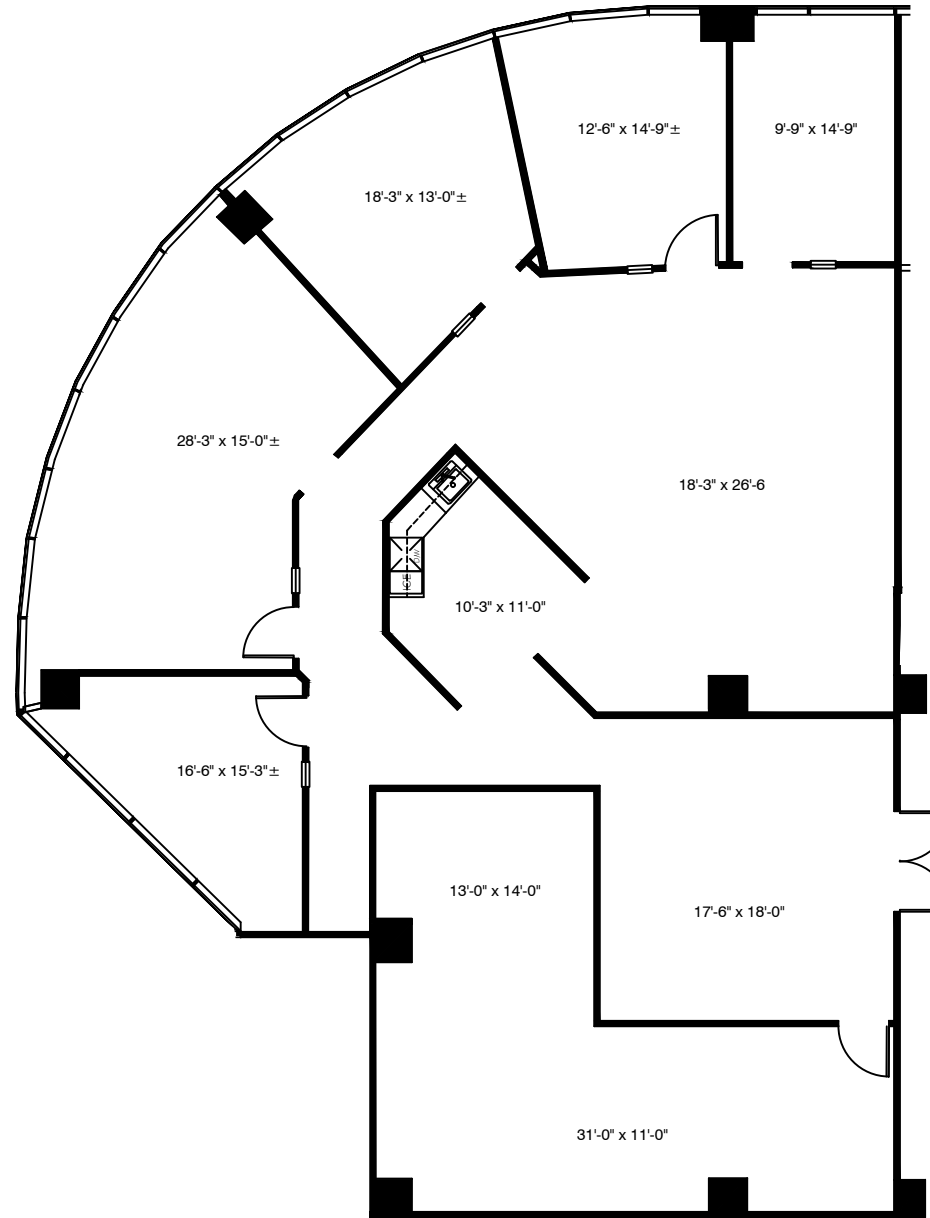

SUITE 425

3,447 RSF

ROOM SIZES ARE APPROXIMATE.

KEY PLAN
4TH FLOOR

THE INTERCHANGE

9101 LBJ FREEWAY
DALLAS, TX 75243

FOR LEASING INFORMATION:
JOHN MARTINI
469.855.9309
jjm@trivestments.com