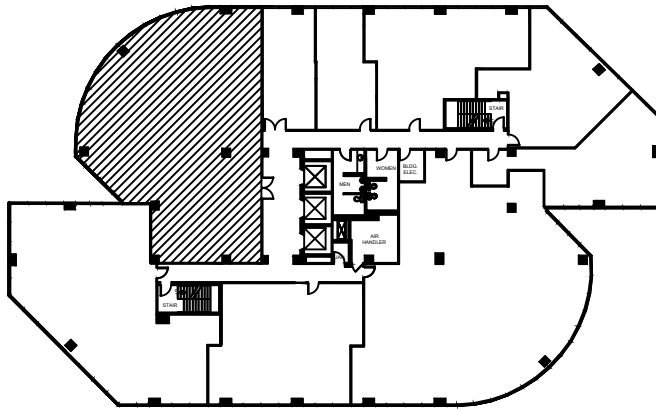

SUITE 425

3,447 RSF

ROOM SIZES ARE APPROXIMATE.

KEY PLAN
4TH FLOOR

THE INTERCHANGE

9101 LBJ FREEWAY
DALLAS, TX 75243

FOR LEASING INFORMATION:
JOHN MARTINI
469.855.9309
jjm@trivestments.com