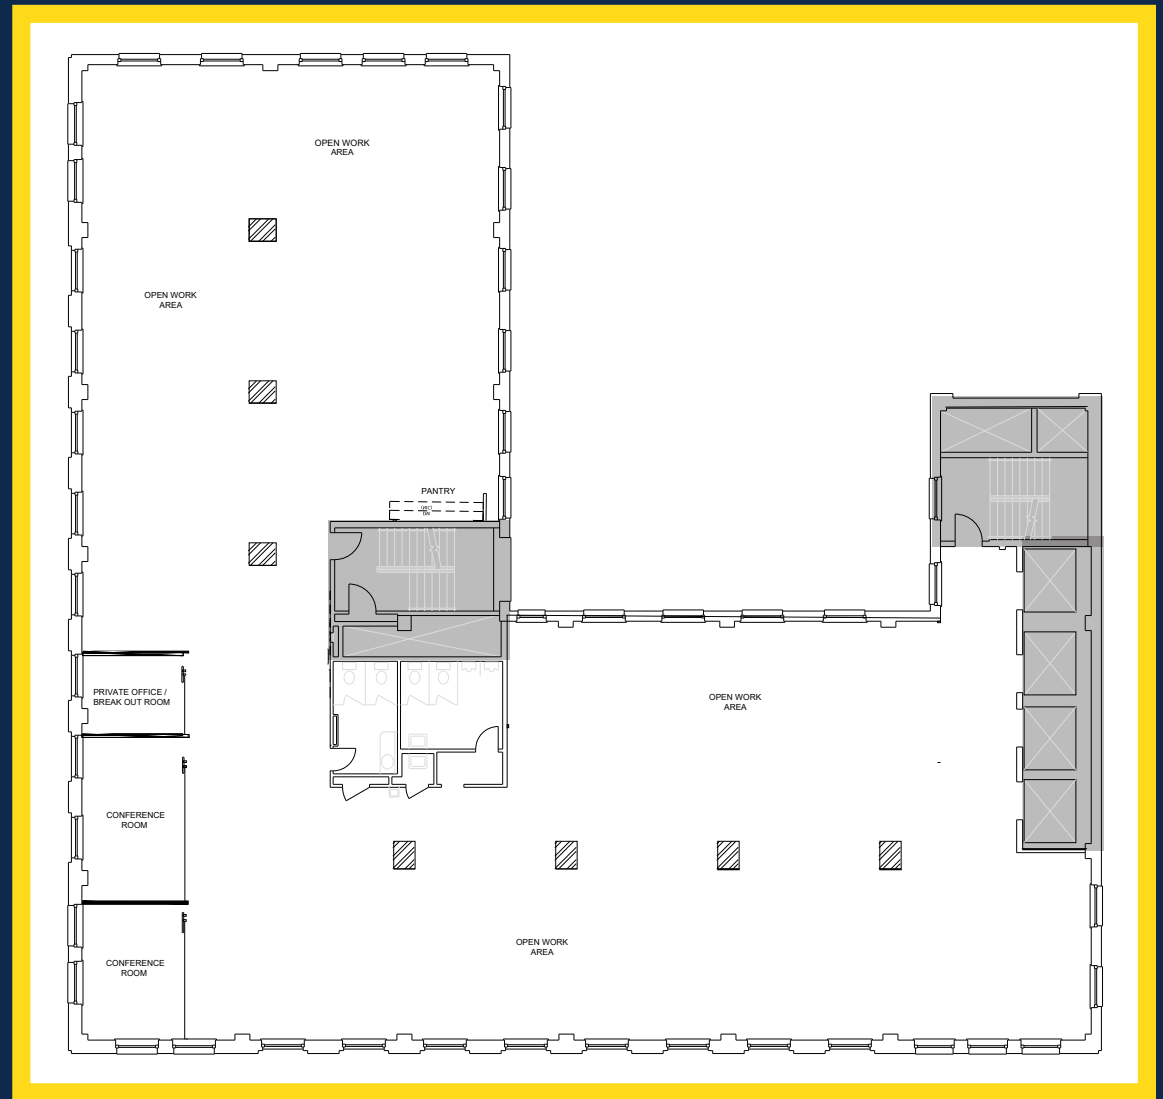

FLOOR 15

8,743 RSF

SHELL SPACE / READY FOR TIs

1411 Fourth Avenue · Seattle, Washington · 98101

Joe Gowan
+1 206 607 1738
joe.gowan@jll.com

Lloyd Low
+1 206 607 1796
lloyd.low@jll.com

1411
FOURTH