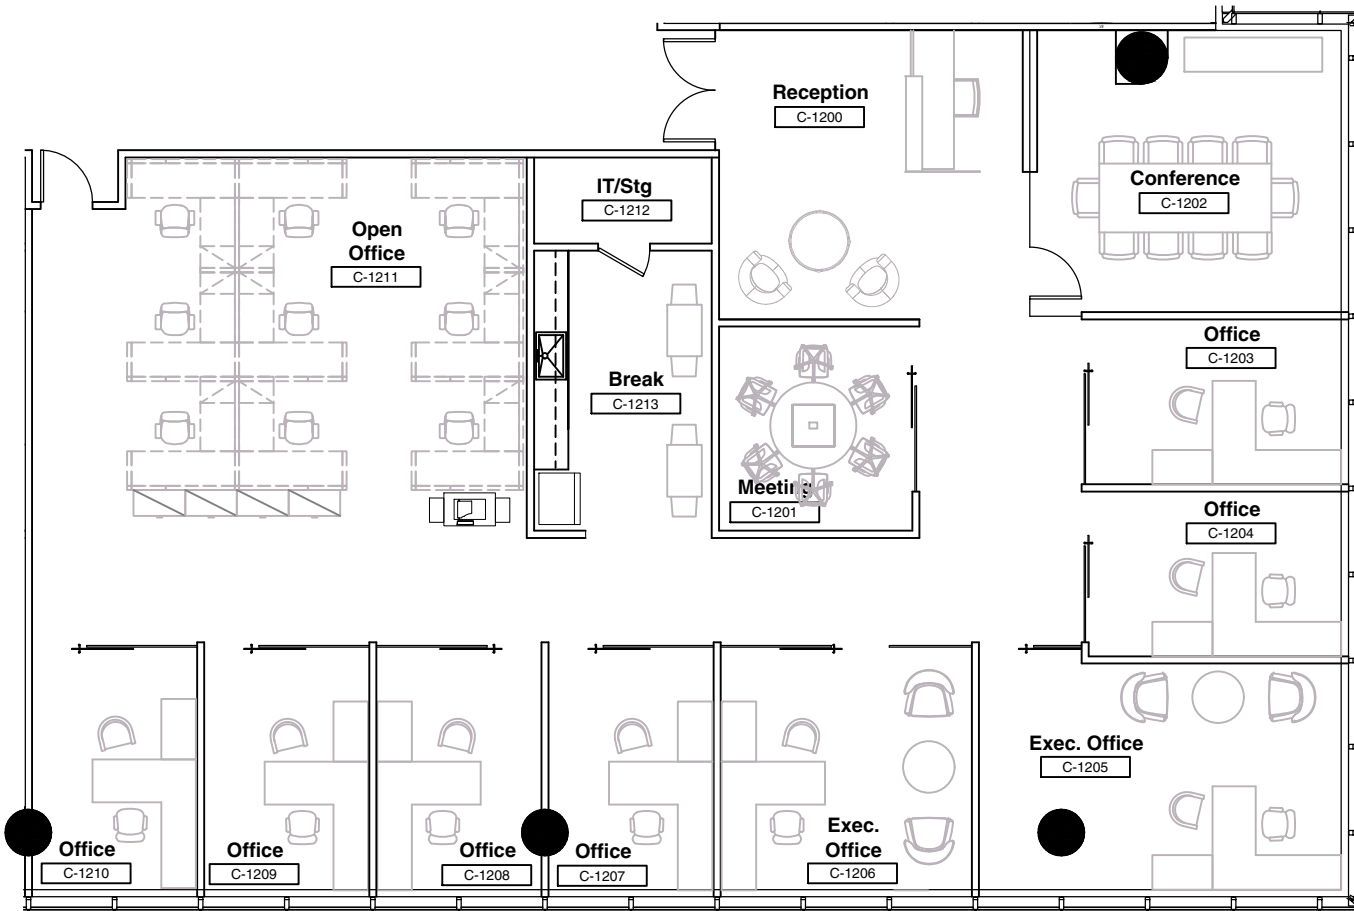

Key Plan

True North
Not to Scale

Suite 1225 | 4,992 RSF

Marketing Diagram

Melanie Wolfe | 678.799.1653 | Melanie.Wolfe@jll.com | Brooke Dewey | 678.463.7875 | Brooke.Dewey@jll.com | Adam Viente | 678.409.7658 | Adam.Viente@jll.com