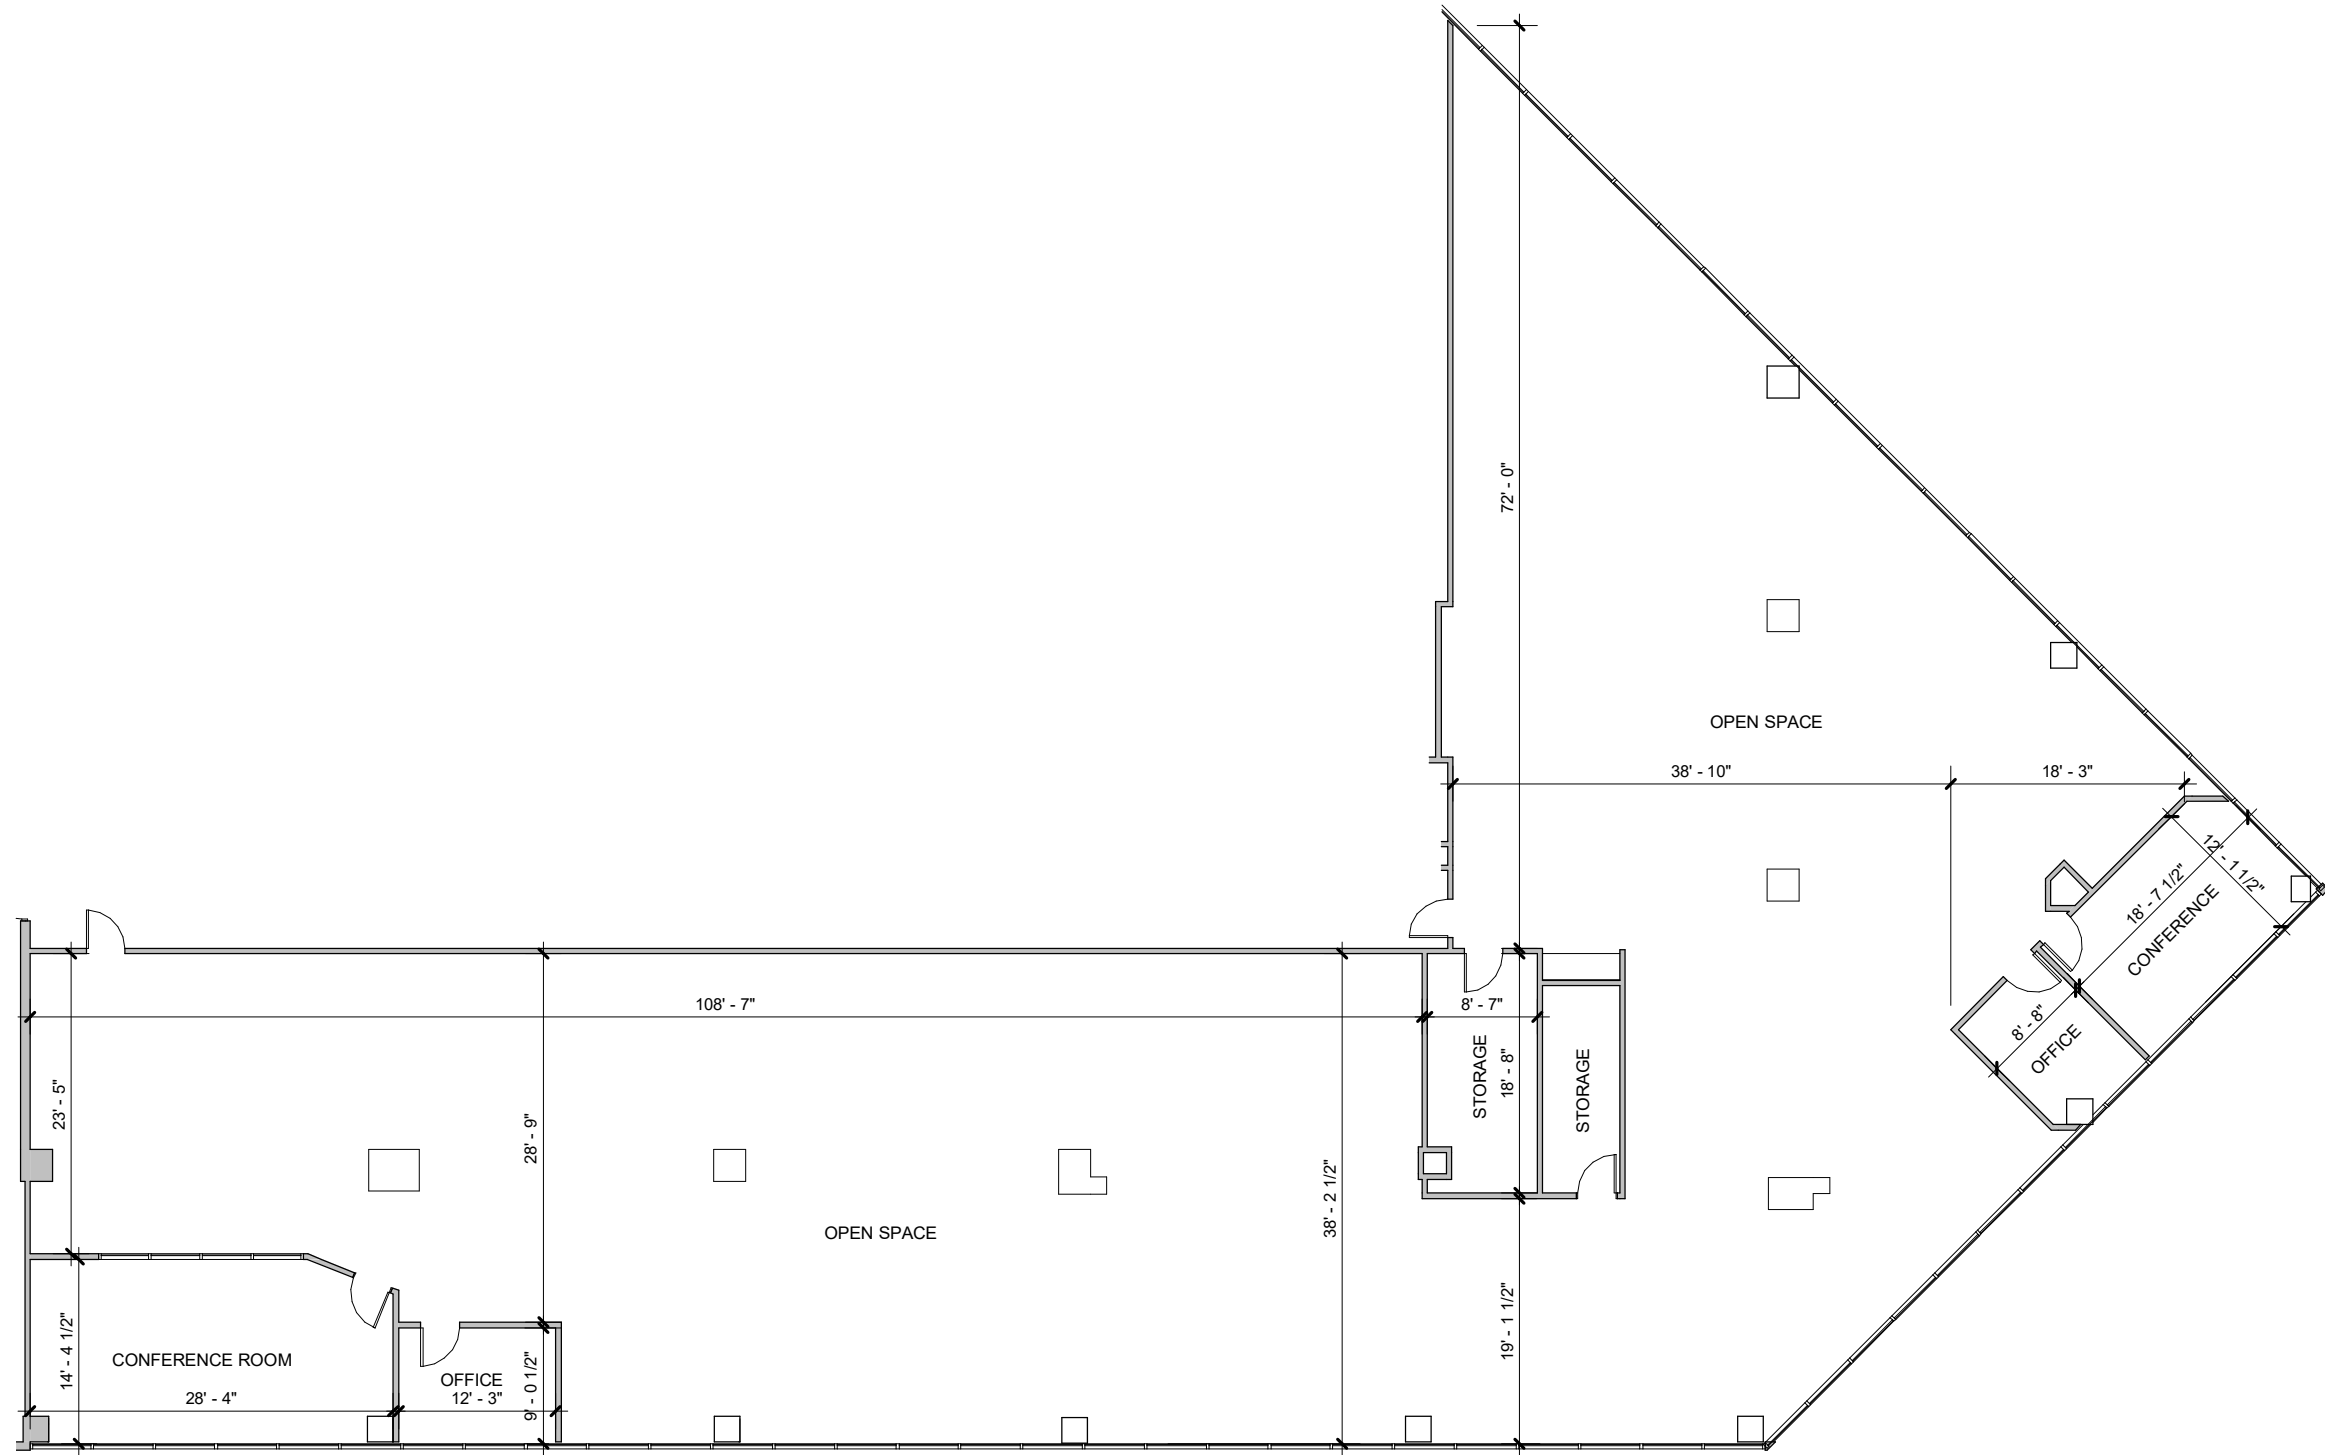

LBJ CENTER

9441 LBJ Freeway - Dallas, TX

SUITE 450
10,313 RSF

KEY PLAN

FOR LEASING INFORMATION:
info@hamiltoncommercialtx.com
214-702-8499

All dimensions and square footages are approximate.

Scale: N.T.S.