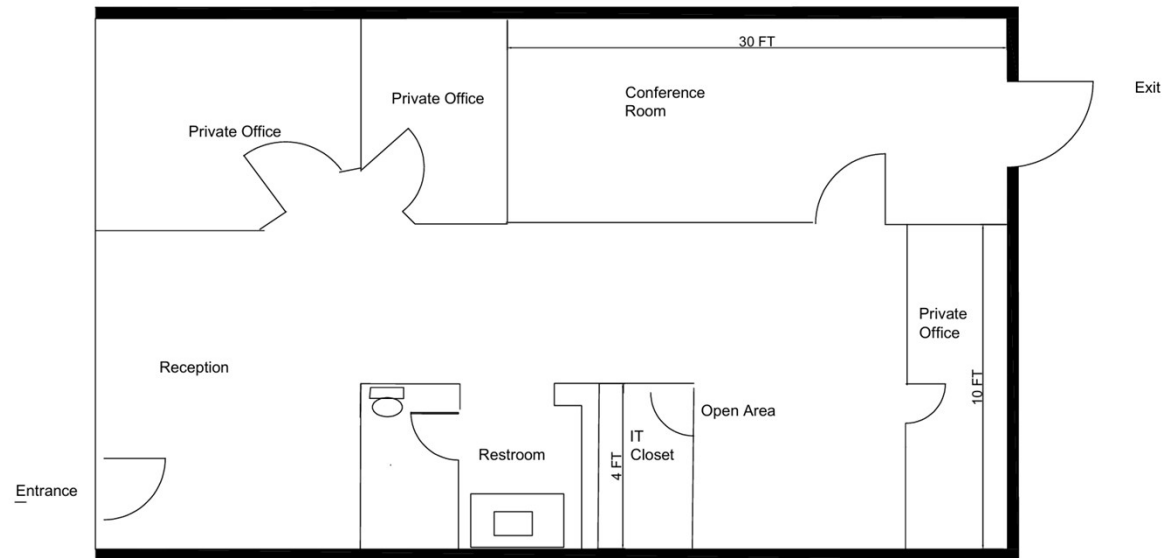

Oakland Commerce Center

3217 NW 10th Terrace | Suite 207 | Fort Lauderdale, FL 33309

1,367 SF

DISCLAIMER: FLOOR PLANS ARE FOR ILLUSTRATIVE PURPOSES ONLY. WE MAKE NO GUARENTEE, WARRANTY OR REPRESENTATION AS TO THE ACCURACY AND COMPLETENESS OF THE FLOOR PLAN.