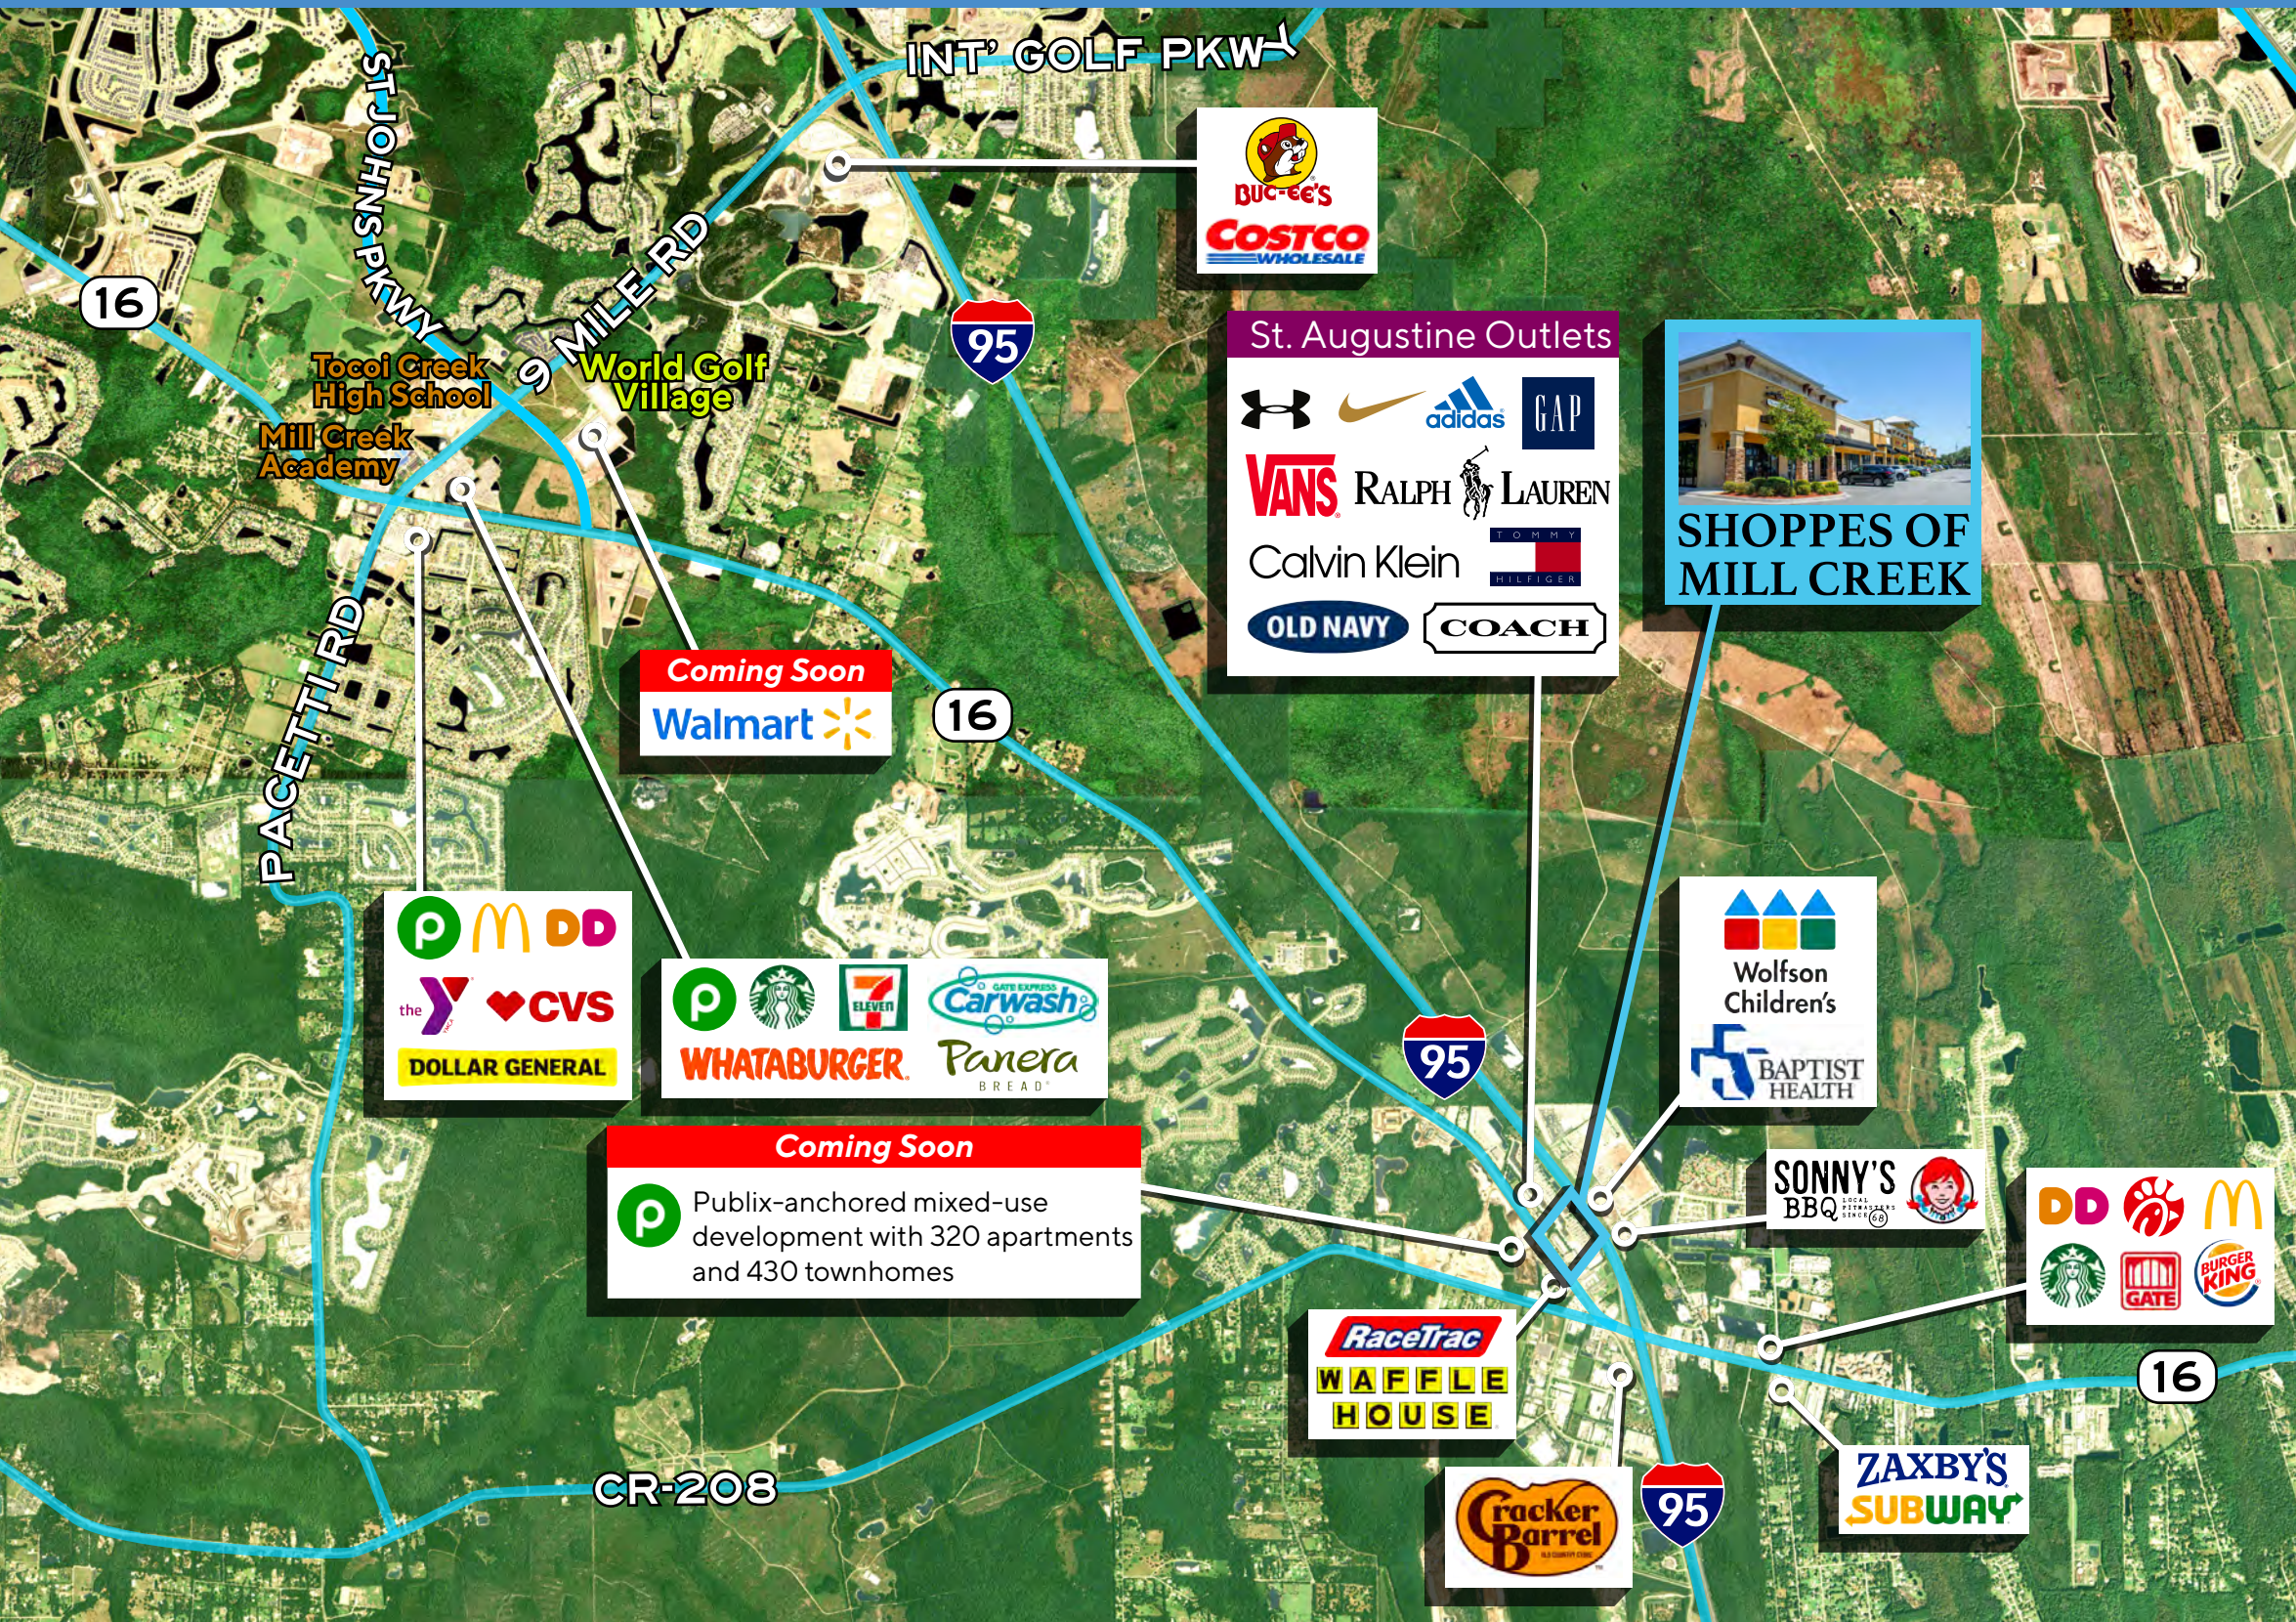

SHOPPES OF MILL CREEK

📍 2730 State Road 16 | St. Augustine, FL 32092

QUICK FACTS

- ◆ Located between the two entrances to the St. Augustine Outlet Mall
- ◆ Strong regional connectivity via I-95 and SR16, where traffic counts reach 96.5k and 26.5k daily
- ◆ Rapidly developing corridor will include a Publix-anchored mixed-use development directly across the street from the shopping center

Available
Unit 112

Available
Unit 104-105

AADT
26,500

Coming Soon
 Publix-anchored mixed-use
development with 320
apartments & 430 townhomes

St. Augustine Outlets
North Entrance

SHOPPES OF MILL CREEK

2730 State Rd 16 | St. Augustine, FL 32092

1 minute drive

The sprawling St Augustine Outlet Mall is a well-known landmark visible from I-95. Its 85 discounted brand-name stores attract locals and visitors to the area.

World Golf Village & Surrounding Neighborhoods

14 minute drive

The plaza is located just minutes from the heart of St. Augustine, which is visited by 2.5 million tourists annually

SHOPPES OF MILL CREEK

2730 State Rd 16 | St. Augustine, FL 32092

SUITE	TENANT	SF
101-103	NYC Meatballs & Pizza	3,810
104-105	Available	2,400
106	Barber	960
107	Jungle Play	1,440
108	Lendmark	1,200
109	Draggin Vape Shop	1,290
110	My Dream Beauty Salon	1,200
111	Nail Salon	1,200
112	Available	1,800
113	Krystal Spa	600
114-115	Remax	2,400
116	Blue Wave Nutrition	1,200
117-118	Lemongrass	2,700