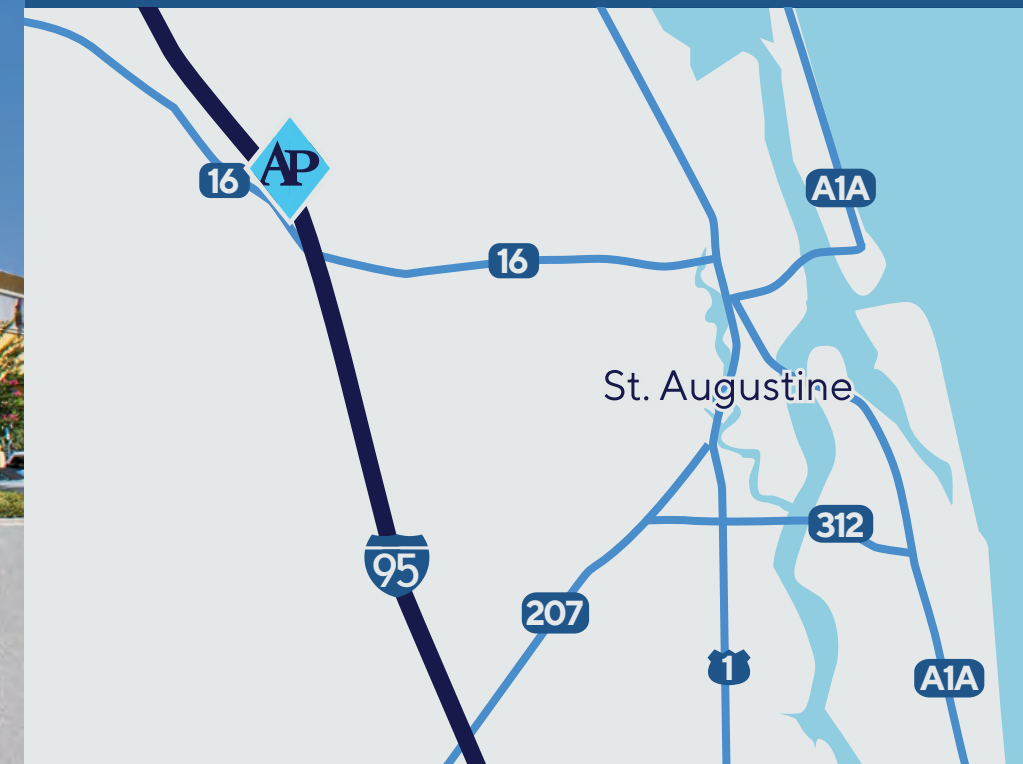

SHOPPES OF MILL CREEK

📍 2730 State Road 16 | St. Augustine, FL 32092

QUICK FACTS

- ◆ Located between the two entrances to the St. Augustine Outlet Mall
- ◆ Strong regional connectivity via I-95 and SR16, where traffic counts reach 96.5k and 26.5k daily
- ◆ Rapidly developing corridor will include a Publix-anchored mixed-use development directly across the street from the shopping center

Available
Unit 112

Available
Unit 104-105

AADT
26,500

Coming Soon
 Publix-anchored mixed-use
development with 320
apartments & 430 townhomes

St. Augustine Outlets
North Entrance

SHOPPES OF MILL CREEK

2730 State Rd 16 | St. Augustine, FL 32092

1 minute drive

The sprawling St Augustine Outlet Mall is a well-known landmark visible from I-95. Its 85 discounted brand-name stores attract locals and visitors to the area.

World Golf Village & Surrounding Neighborhoods

14 minute drive

The plaza is located just minutes from the heart of St. Augustine, which is visited by 2.5 million tourists annually

SHOPPES OF MILL CREEK

2730 State Rd 16 | St. Augustine, FL 32092

SUITE	TENANT	SF
101-103	NYC Meatballs & Pizza	3,810
104-105	Available	2,400
106	Barber	960
107	Jungle Play	1,440
108	Lendmark	1,200
109	Draggin Vape Shop	1,290
110	My Dream Beauty Salon	1,200
111	Nail Salon	1,200
112	Available	1,800
113	Krystal Spa	600
114-115	Remax	2,400
116	Blue Wave Nutrition	1,200
117-118	Lemongrass	2,700