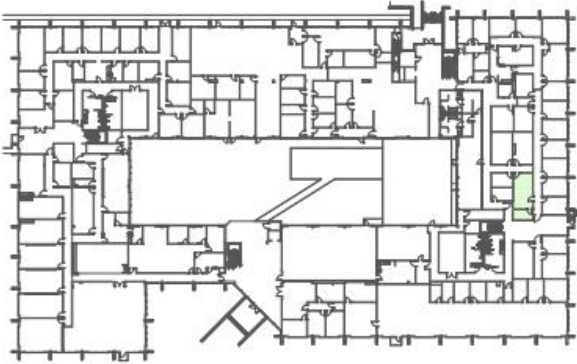

FIRST FLOOR