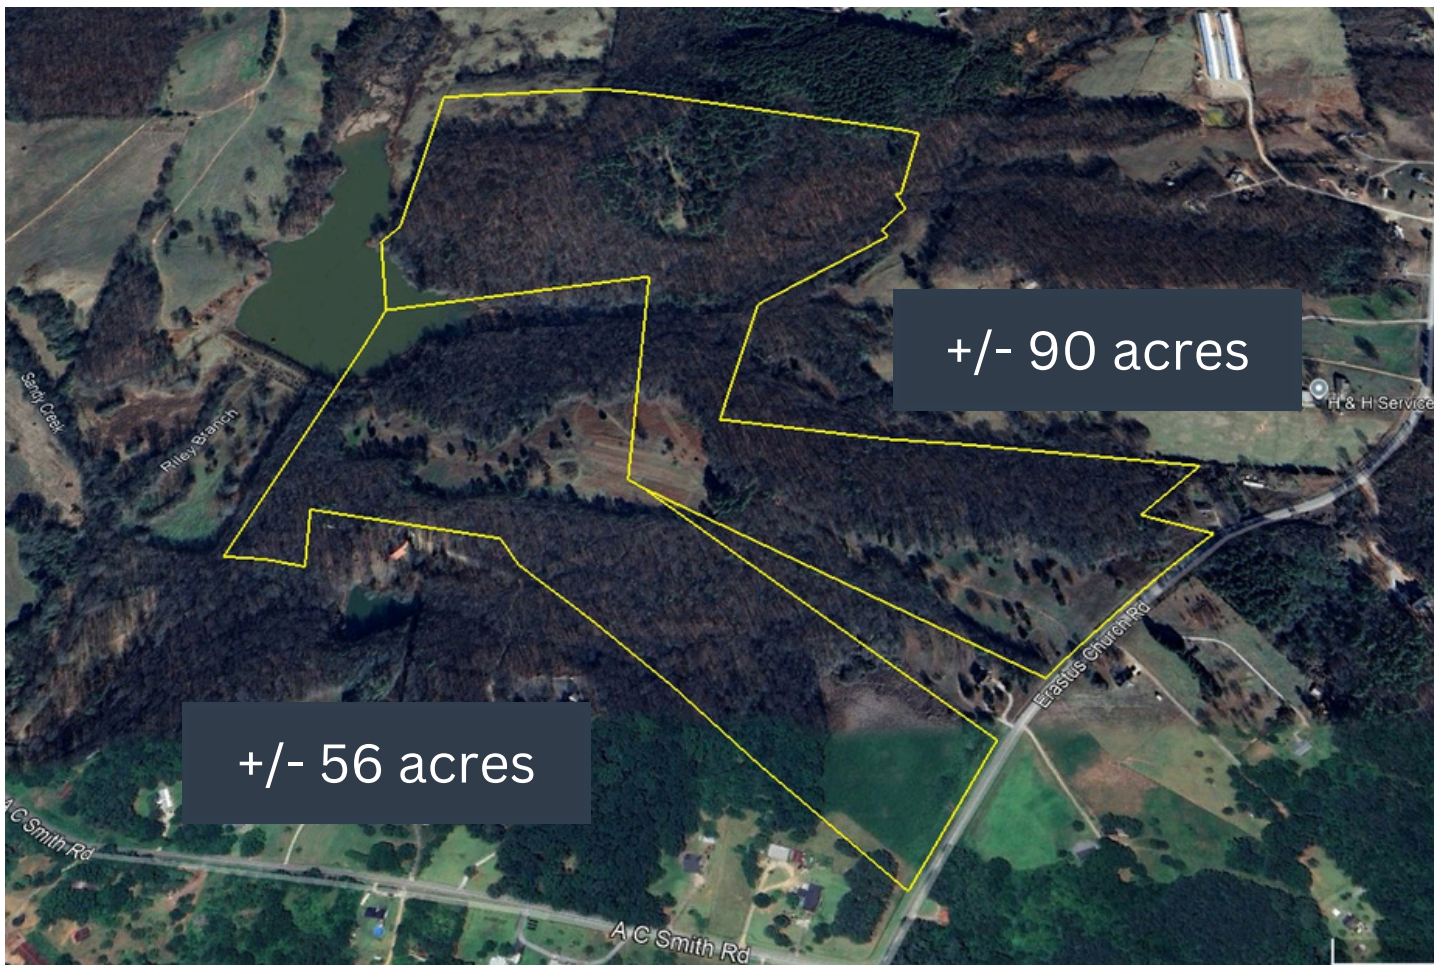

GEORGIA PREMIER

— REAL ESTATE ADVISORS —

Matthew Smith

Georgia Premier Real Estate Advisors

706-340-4724

matthew.smith@georgiapremierrealestate.com