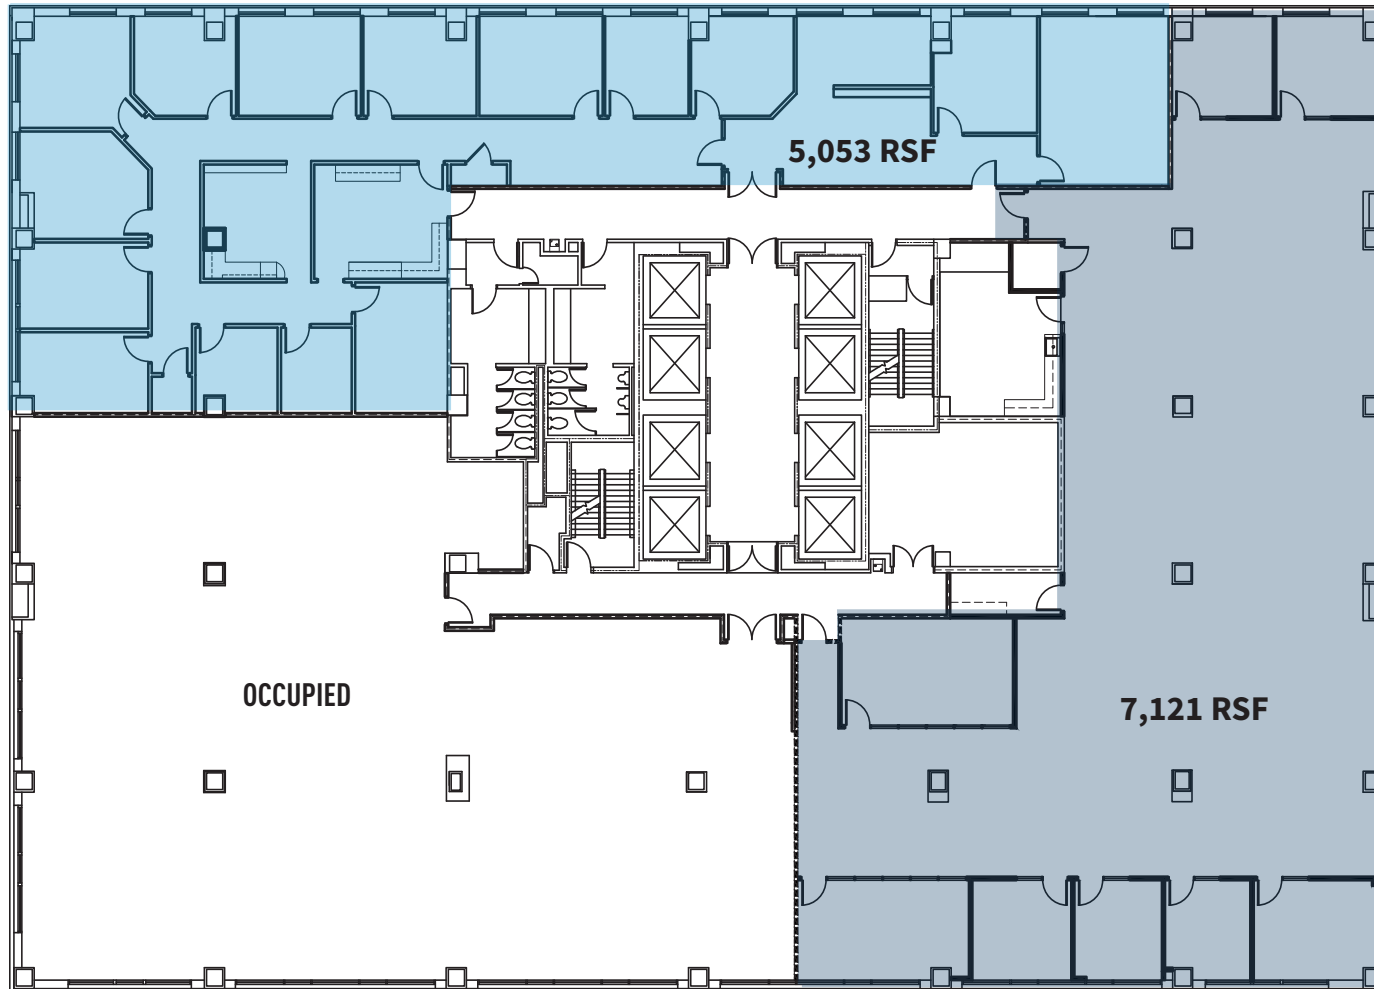

# ONE CITY PLAZA

421 Fayetteville Street | Raleigh

Suite 1600 & 1601 | 5,053 - 12,174 RSF

Disclaimer: The above floor plans are not to scale. The available space shown is a representative layout.

JOHN HOGAN | 919-875-6617  
JOHN.HOGAN@HIGHWOODS.COM