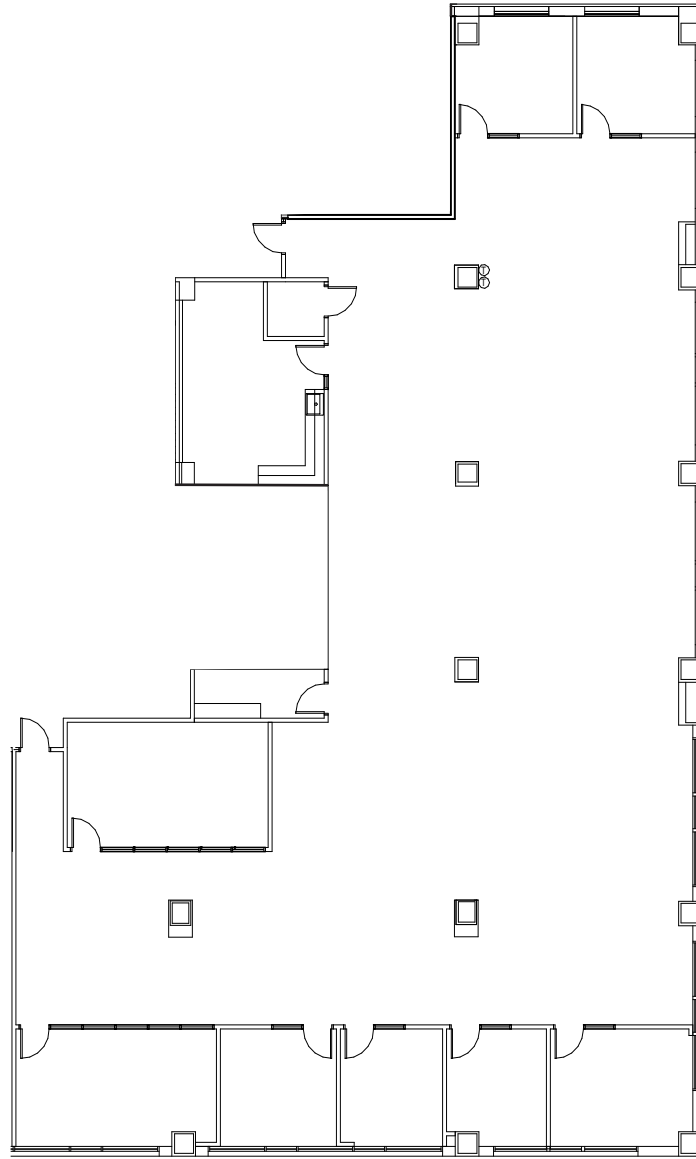

# ONE CITY PLAZA

421 Fayetteville Street | Raleigh

Suite 1600 | 7,121 RSF

Disclaimer: The above floor plans are not to scale. The available space shown is a representative layout.

JOHN HOGAN | 919-875-6617  
JOHN.HOGAN@HIGHWOODS.COM