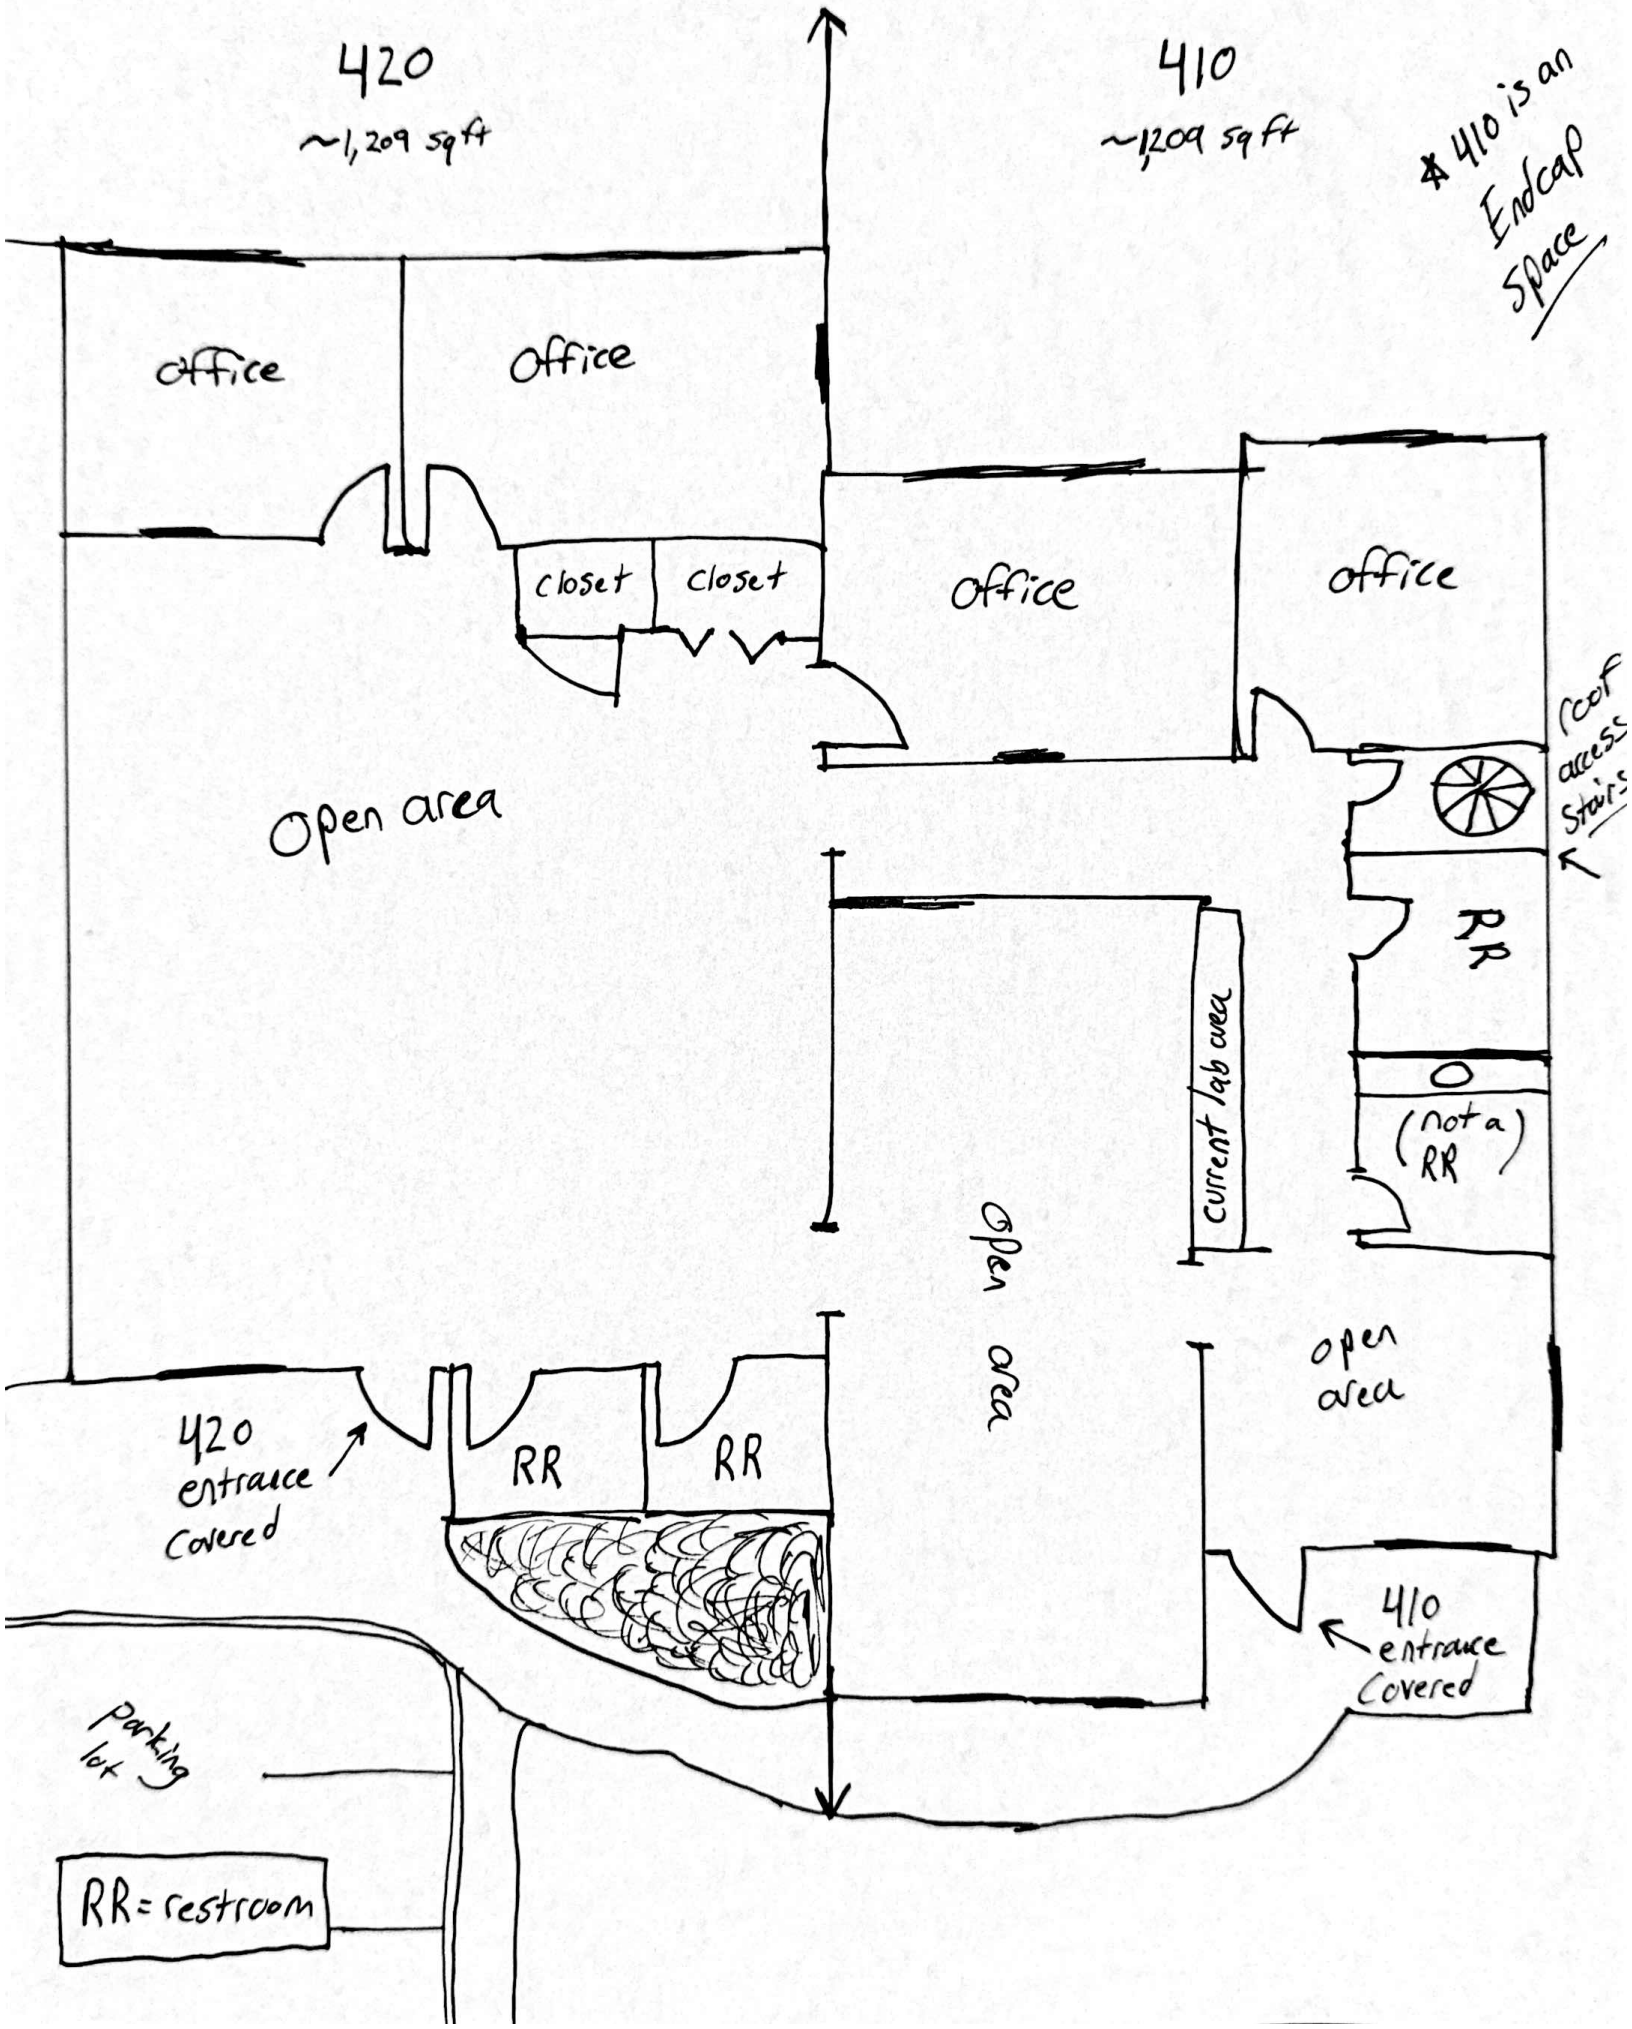

420
~1,209 sq ft

410
~1,209 sq ft

* 410 is an
Endcap
Space

office

office

closet

closet

Open area

office

office

Roof
access
stairs

RR

(not a
RR)

current lab area

Open area

open area

420
entrance
Covered

RR

RR

410
entrance
Covered

Parking
lot

RR = restroom