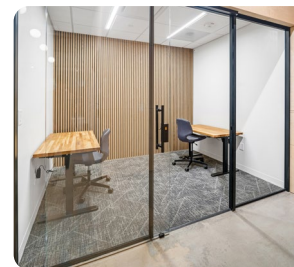

MEDIUM

$1,350 / Month

100 SF

Add Ons

Up to 3 people.
Add a 4th person for $300 / month