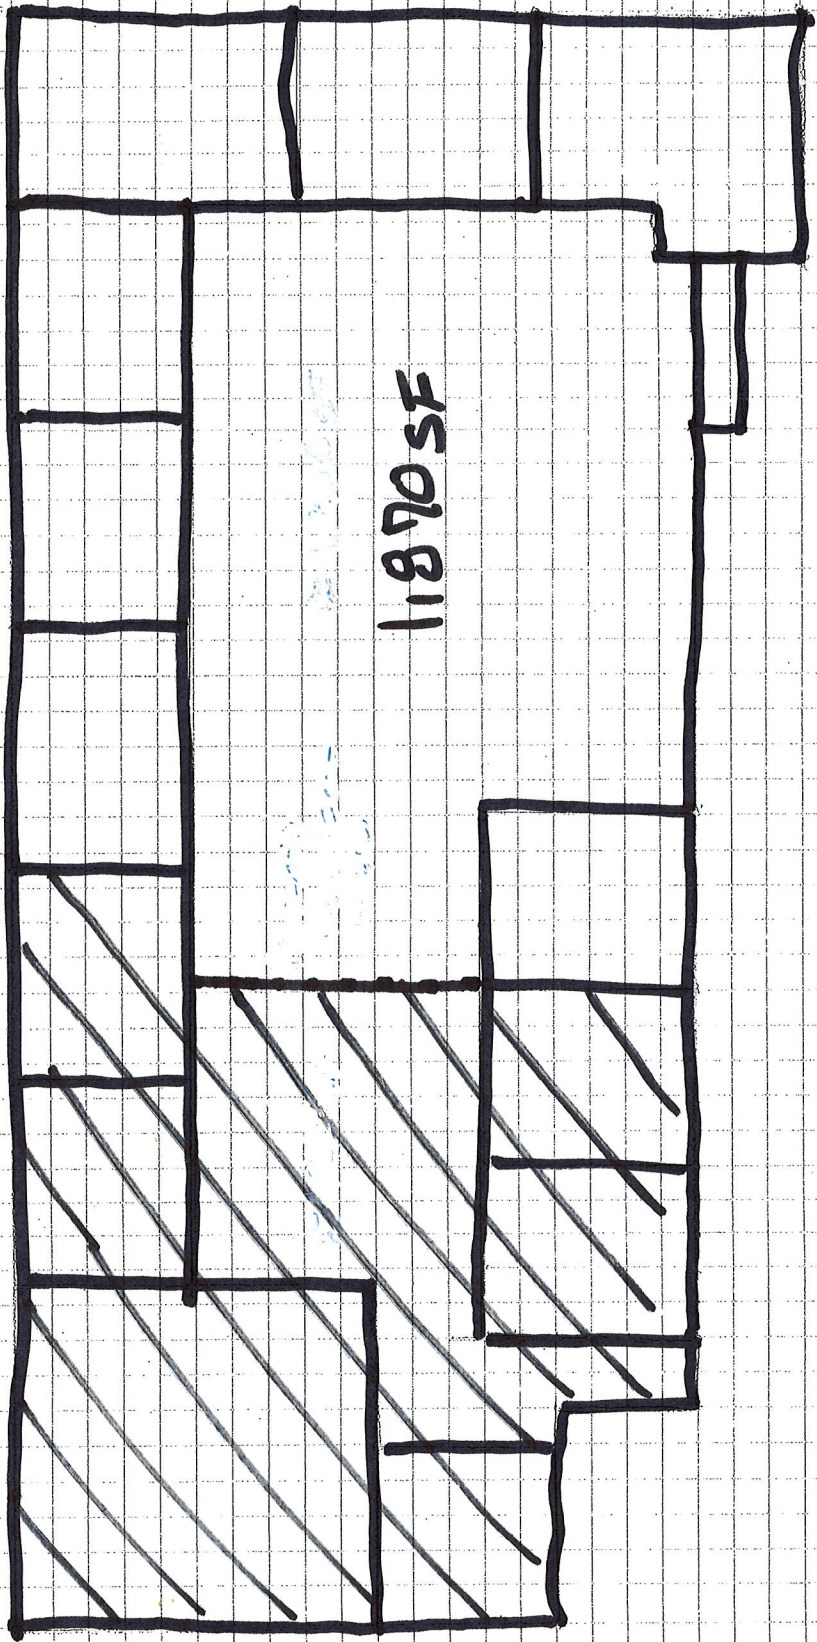

WILL COUNTY FARM SURVEY, 100 MAP HATCHING CO

11870 SF