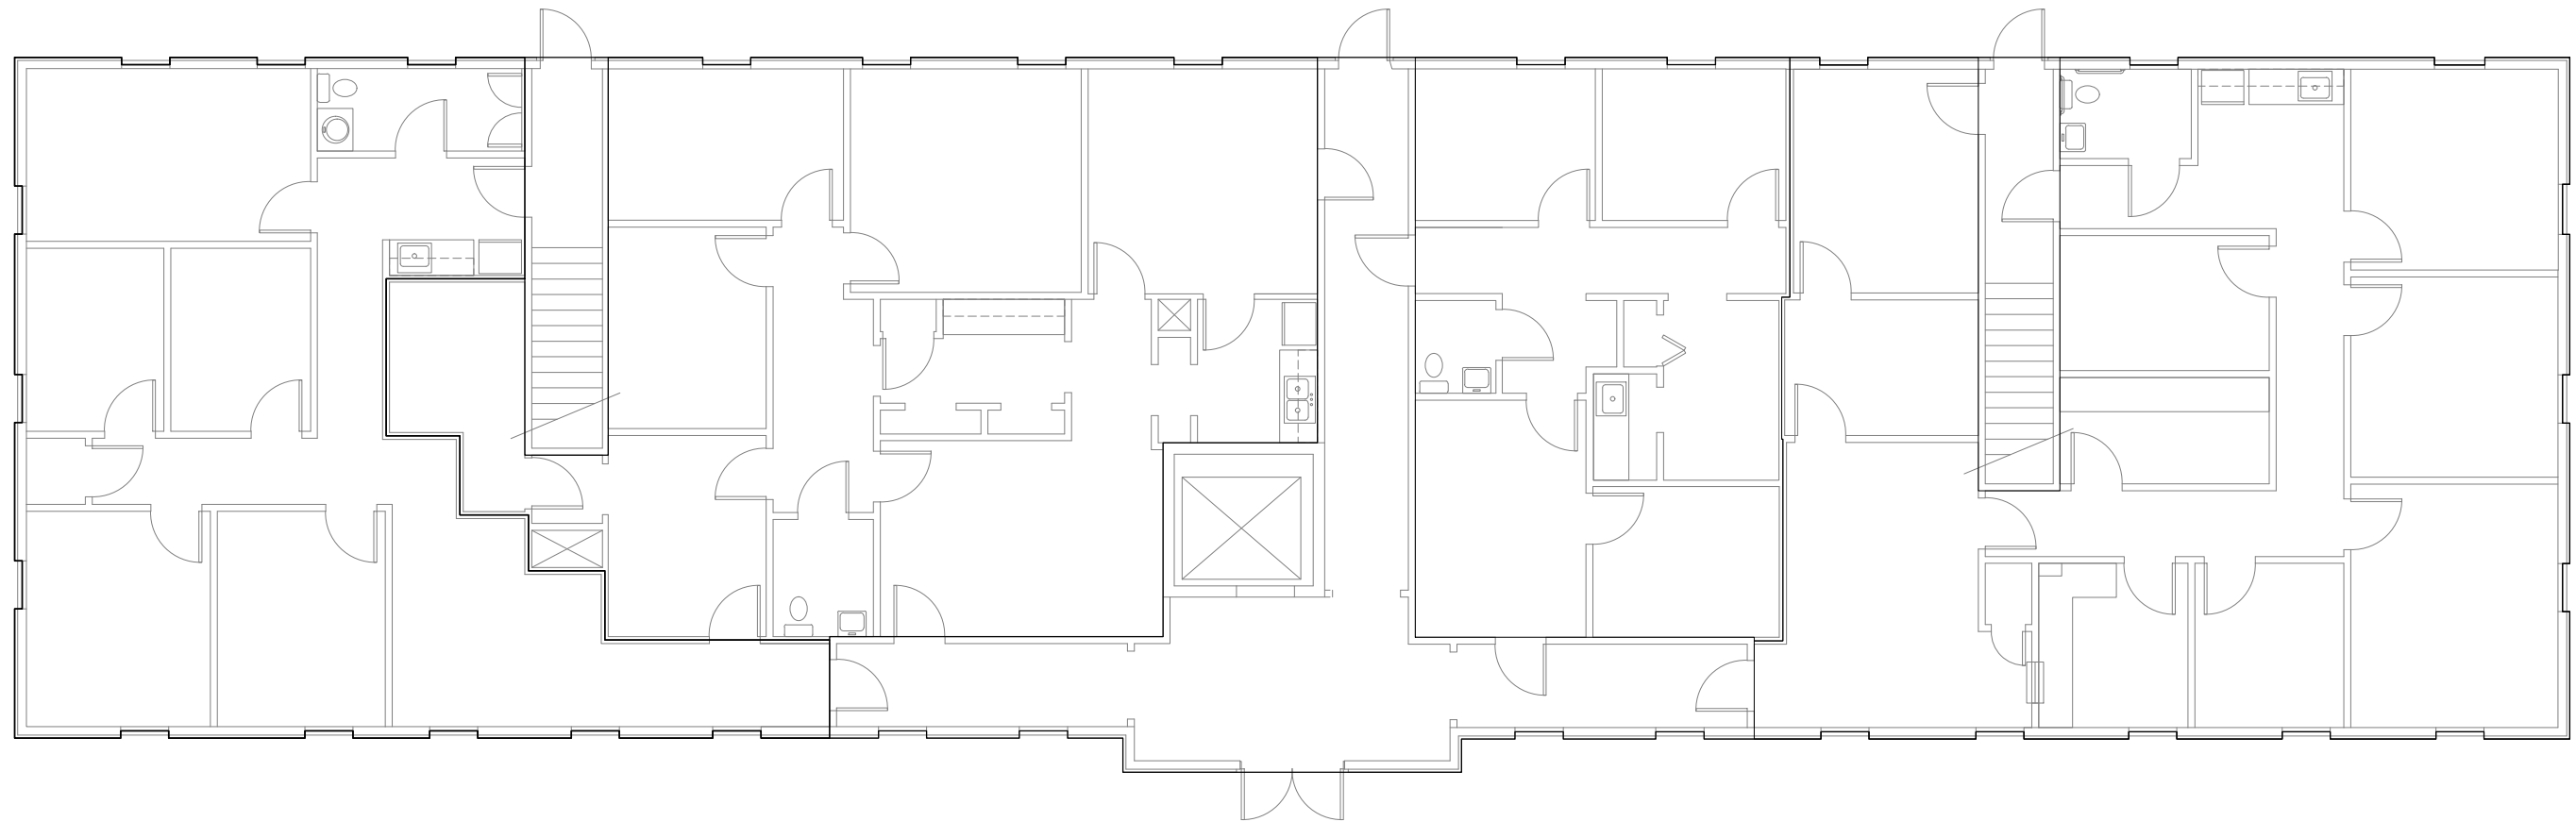

AREA = 6032

SUITE 1 = 1220

SUITE 2 = 1445

SUITE 4 = 742

SUITE 4 = 1727

SORCI DESIGN GROUP
interior commercial architecture

PROJECT: HAZEL PATH WREN BUILDING 1ST FLOOR
LOCATION: 109 HAZEL PATH HENDERSONVILLE, TN

RE: AS-BUILT
SCALE: NOT TO SCALE

DATE: 05/21/2024

JOB #: 11968-000