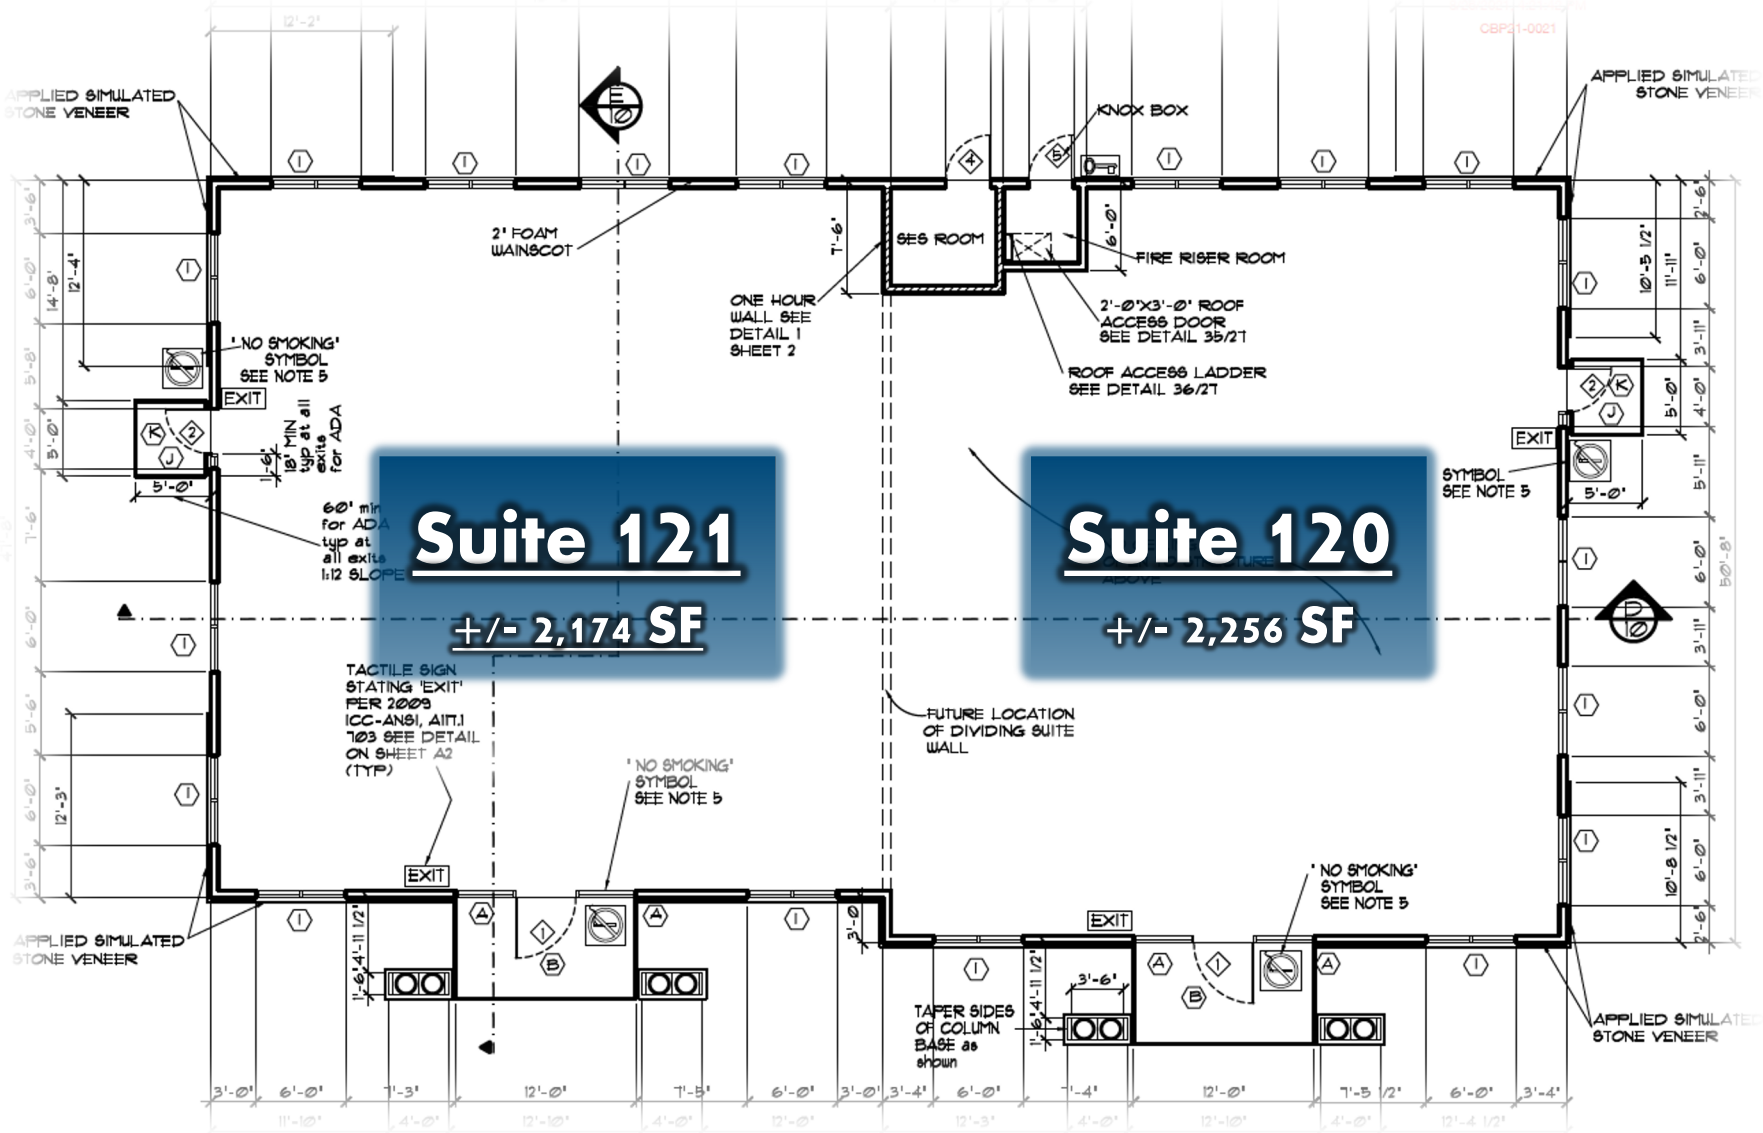

Available for Lease

Building Floor Plan (Suites Available Individually or Combined)

Broker: Ryan Leavitt 602-810-0034