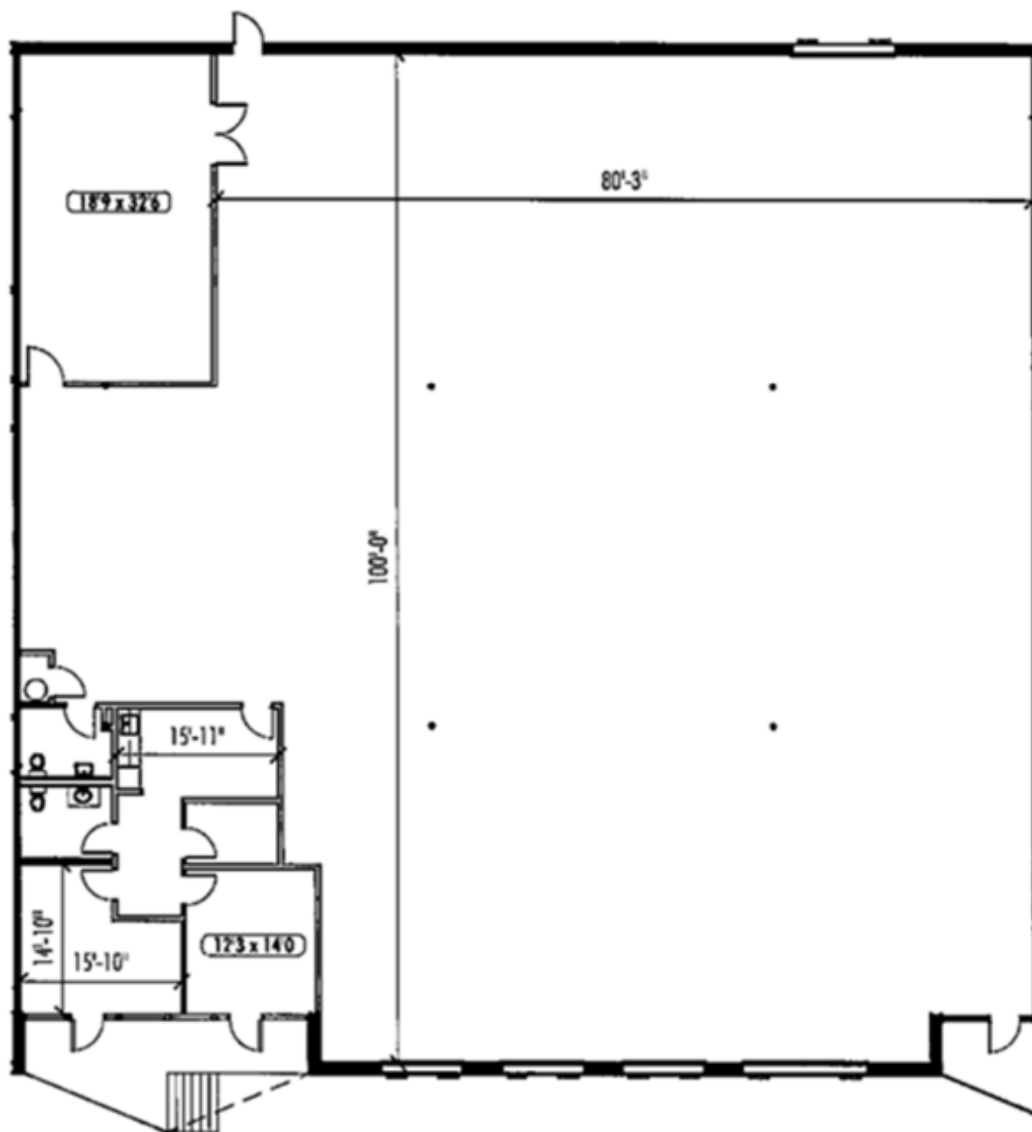

Jupiter Business Park

±10,000 SF

1111 Jupiter Road, Suite E108, Plano, TX

SPACE TO GROW

(214) 400-6989