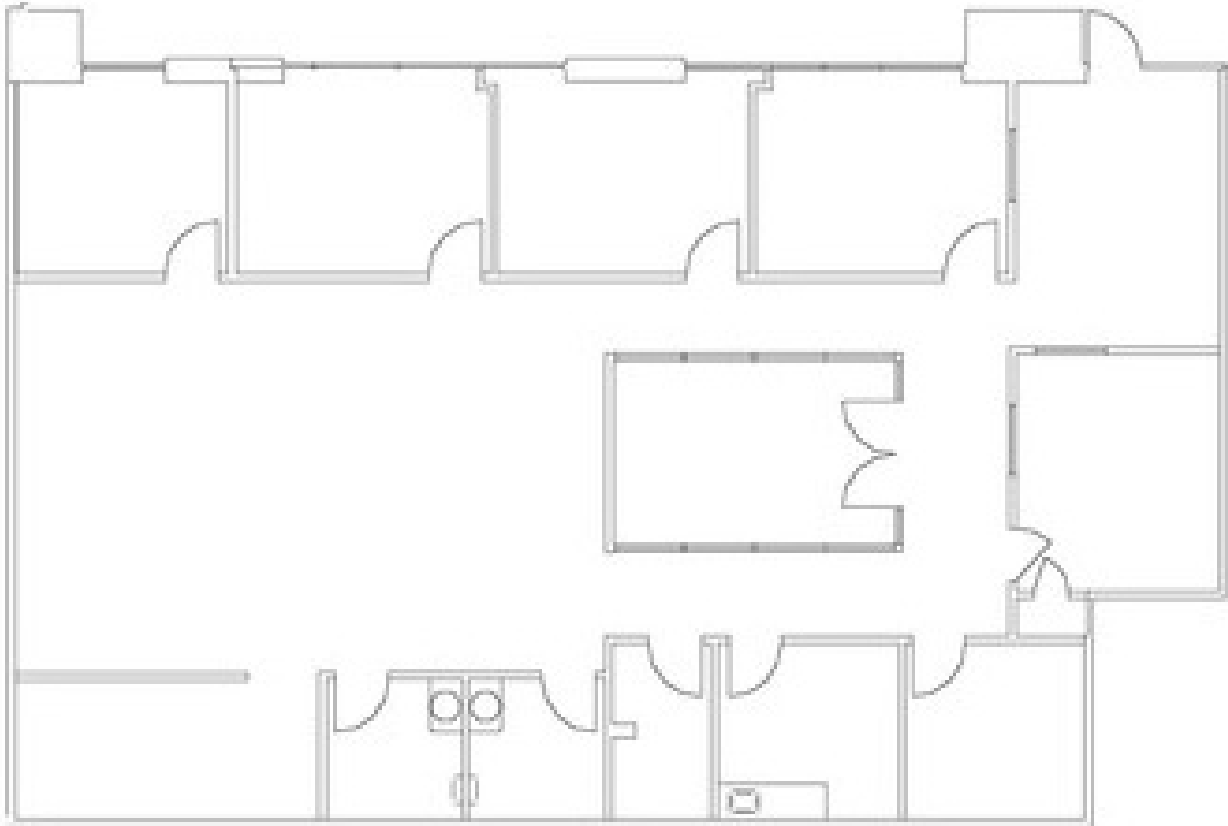

# RICHARDSON DRIVE PLAZA

1475 RICHARDSON DRIVE, RICHARDSON, TX 75080

SUITE 220 - 3,041 RSF

52 YEARS OF SERVICE

KENNINGTON  
COMMERCIAL

**Jared Laake**  
972.776.7045  
jlaake@bradford.com

**Kyle Espie**  
972.776.7070  
kespie@bradford.com