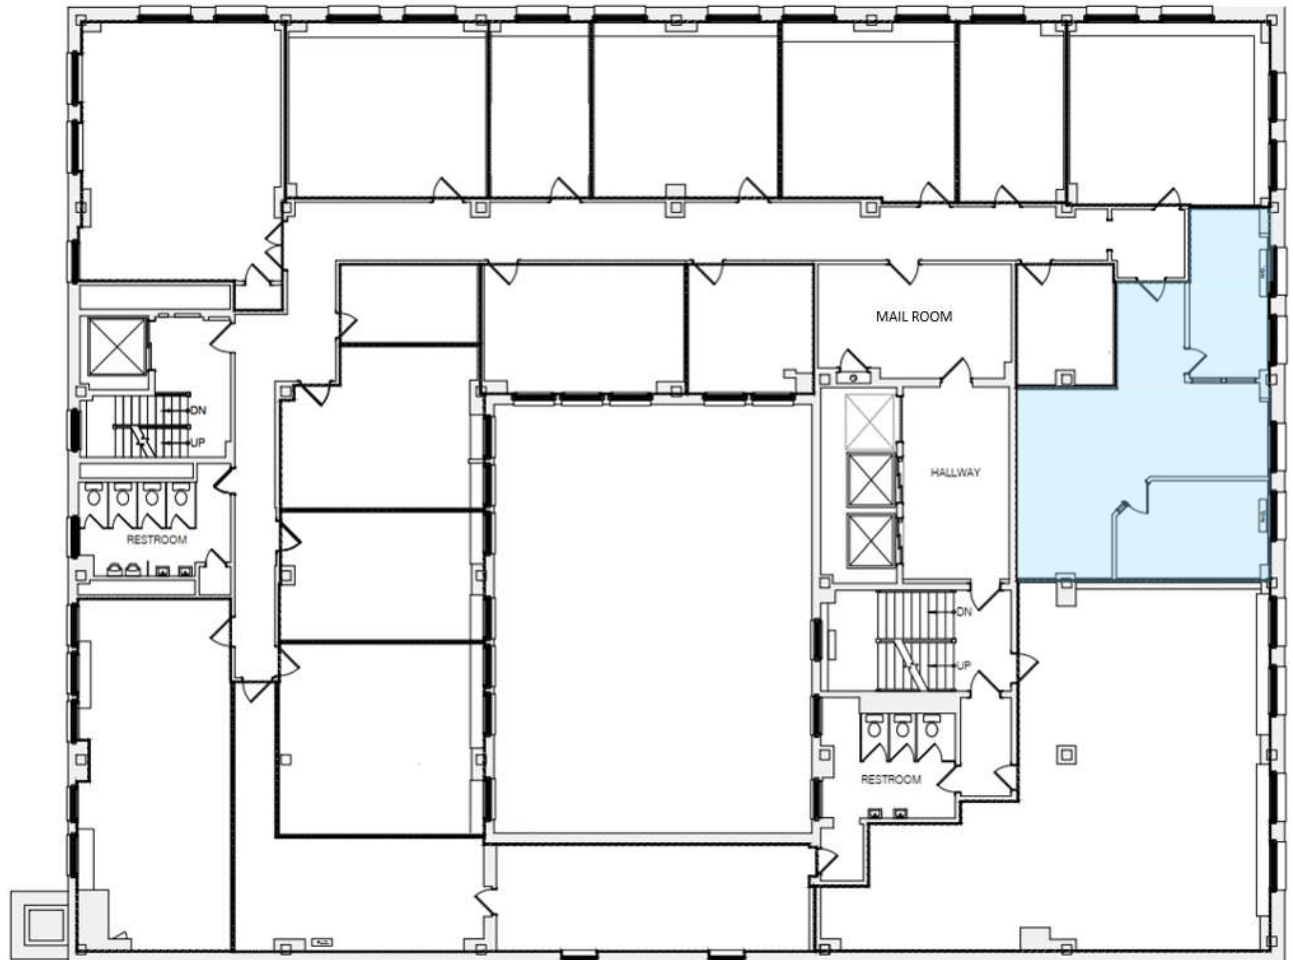

Northwestern
Building

275 4th Street East
Saint Paul, MN 55101

Suite 420

758 Usable SF

910 Rentable SF

HBG

Celebrating
30 years