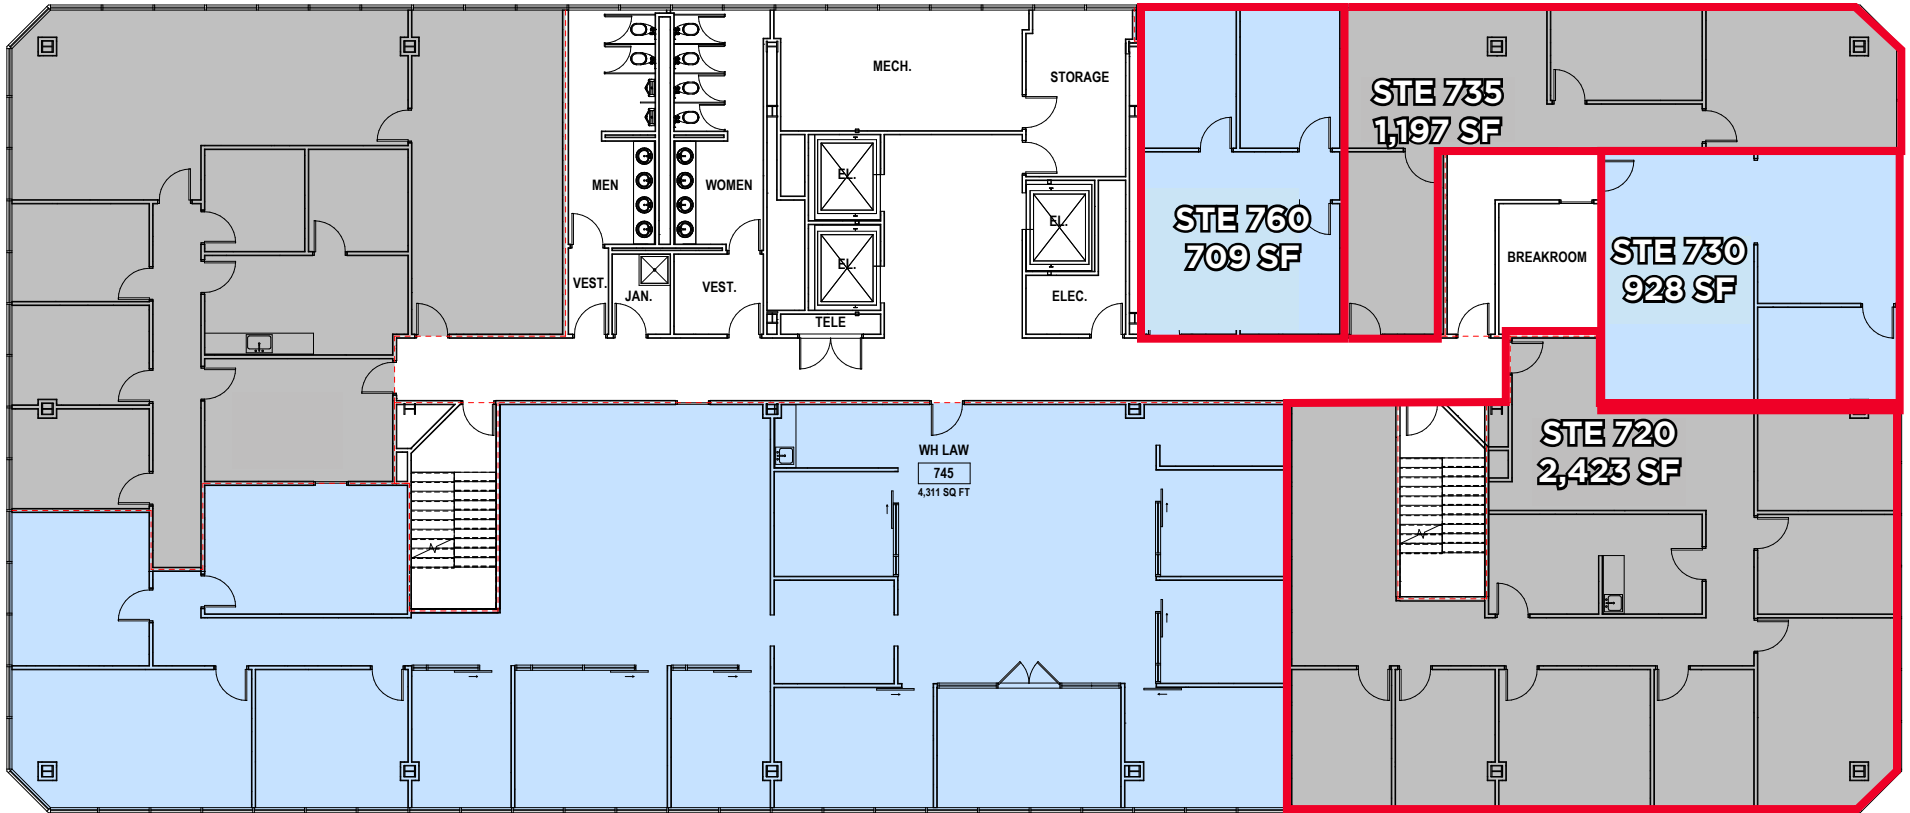

4TH FLOOR PLAN

1 RIVERFRONT PLACE | NORTH LITTLE ROCK, AR

CUSHMAN &
WAKEFIELD

sage
PARTNERS

1 FLOOR 4 PLAN
1/8" = 1'-0"

6TH FLOOR PLAN

1 RIVERFRONT PLACE | NORTH LITTLE ROCK, AR

CUSHMAN &
WAKEFIELD

1 FLOOR 6 PLAN
1/8" = 1'-0"

7TH FLOOR PLAN

1 RIVERFRONT PLACE | NORTH LITTLE ROCK, AR

CUSHMAN &
WAKEFIELD

sage
PARTNERS

1 FLOOR 7 PLAN
1/8" = 1'-0"