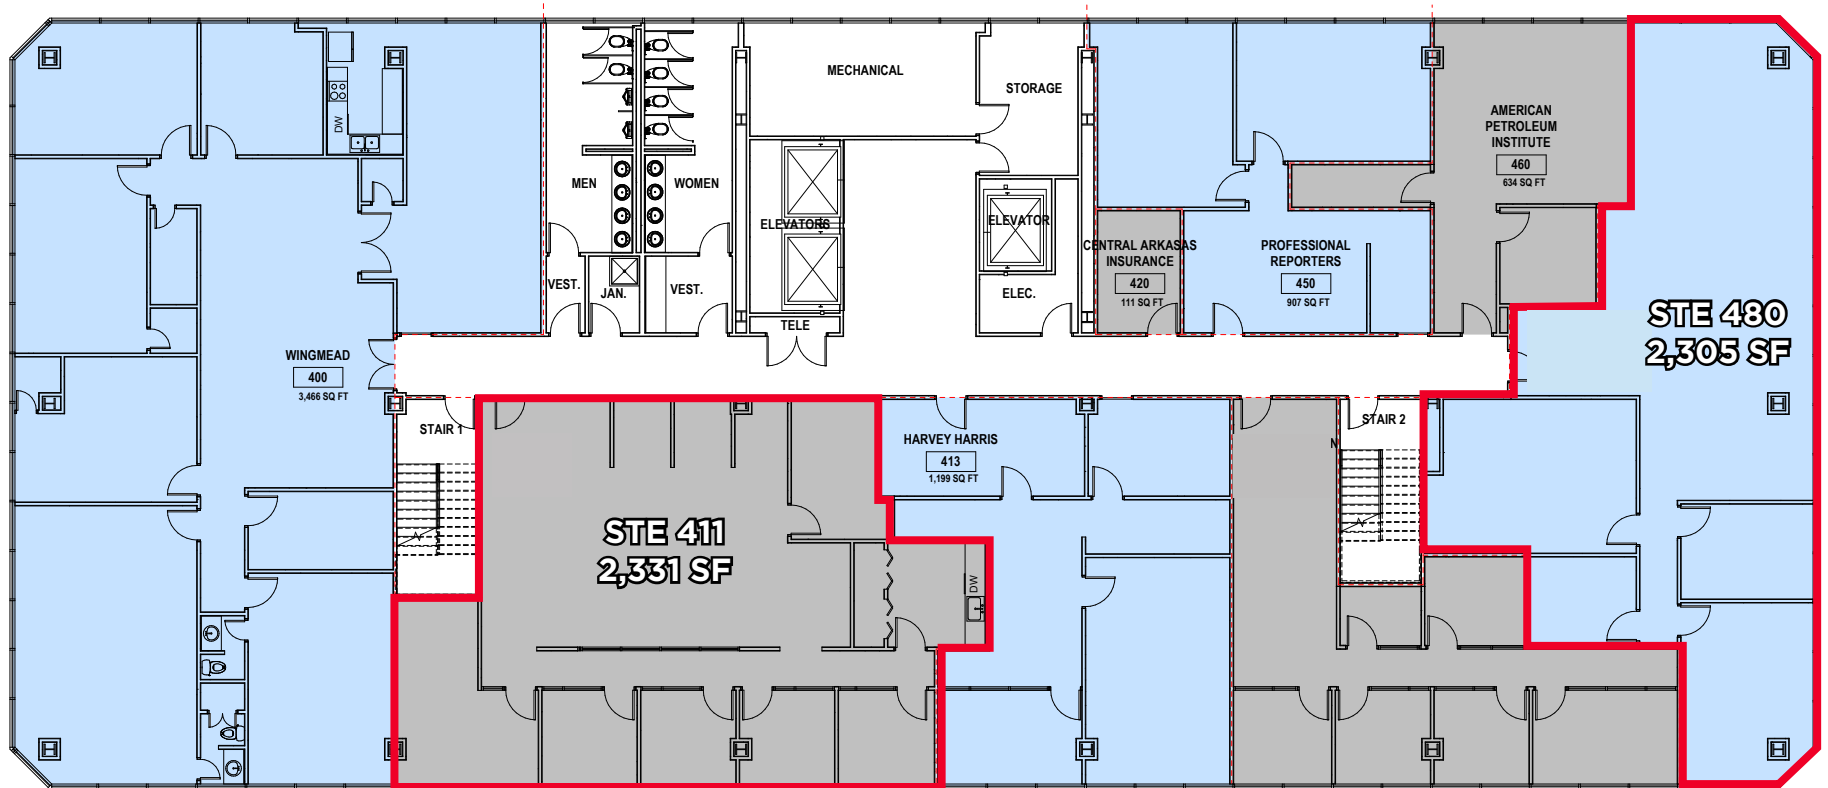

4TH FLOOR PLAN

1 RIVERFRONT PLACE | NORTH LITTLE ROCK, AR

CUSHMAN &
WAKEFIELD

sage
PARTNERS

1 FLOOR 4 PLAN
1/8" = 1'-0"

6TH FLOOR PLAN

1 RIVERFRONT PLACE | NORTH LITTLE ROCK, AR

CUSHMAN &
WAKEFIELD

1 FLOOR 6 PLAN
1/8" = 1'-0"

7TH FLOOR PLAN

1 RIVERFRONT PLACE | NORTH LITTLE ROCK, AR

CUSHMAN &
WAKEFIELD

sage
PARTNERS

1 FLOOR 7 PLAN
1/8" = 1'-0"