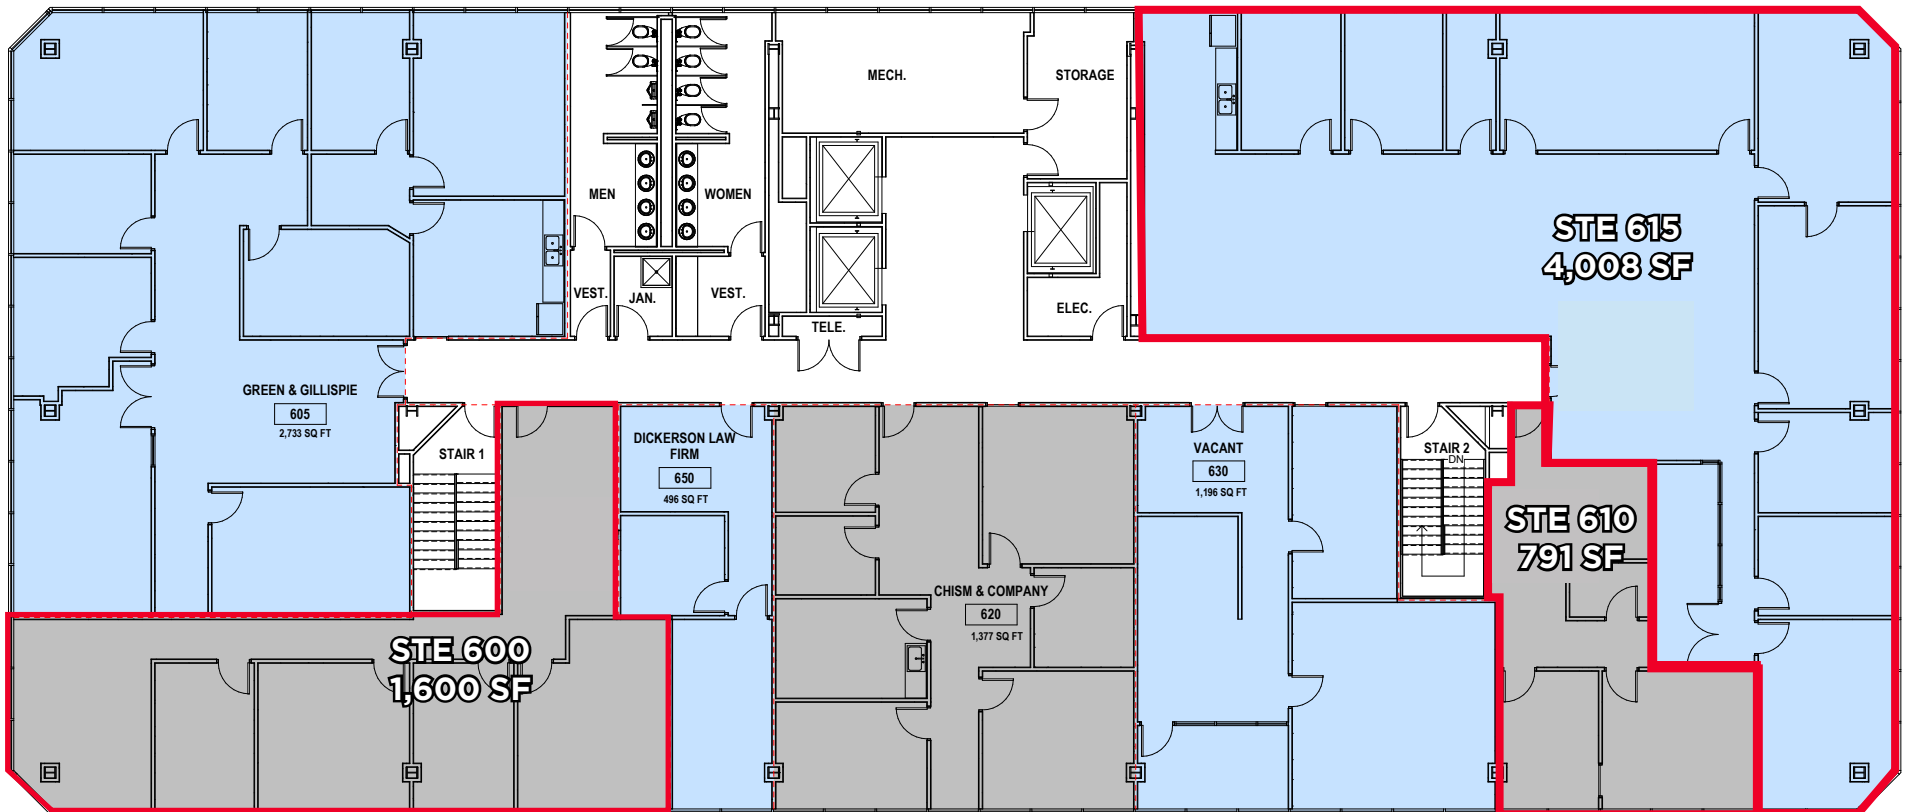

4TH FLOOR PLAN

1 RIVERFRONT PLACE | NORTH LITTLE ROCK, AR

CUSHMAN &
WAKEFIELD

sage
PARTNERS

1 FLOOR 4 PLAN
1/8" = 1'-0"

6TH FLOOR PLAN

1 RIVERFRONT PLACE | NORTH LITTLE ROCK, AR

CUSHMAN &
WAKEFIELD

1 FLOOR 6 PLAN
1/8" = 1'-0"

7TH FLOOR PLAN

1 RIVERFRONT PLACE | NORTH LITTLE ROCK, AR

CUSHMAN &
WAKEFIELD

sage
PARTNERS

1 FLOOR 7 PLAN
1/8" = 1'-0"