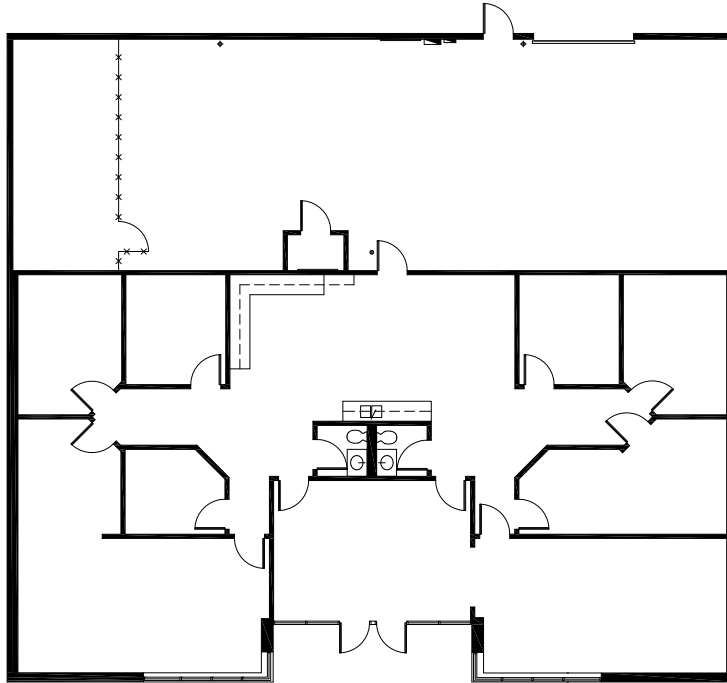

COMMERCE FLEX PARK

8415 STERLING ST., IRVING, TX 75063

Suite 8415 - 4,745 SF

Existing

Proposed