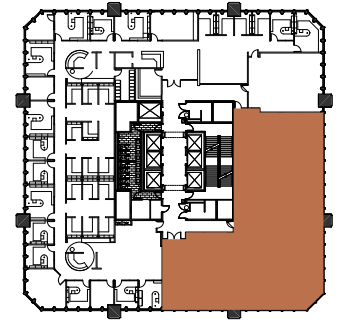

Citrus Center

SUITE 1150 – 7,016 RSF

255 SOUTH ORANGE

CLICK FOR VIDEO

FOR ADDITIONAL INFORMATION

JAY DIXON
+1 407 404 5062
jay.dixon@cbre.com

COLIN MORRISON
+1 407 404 5104
colin.morrison1@cbre.com

CBRE, Inc. Licensed Real Estate Broker