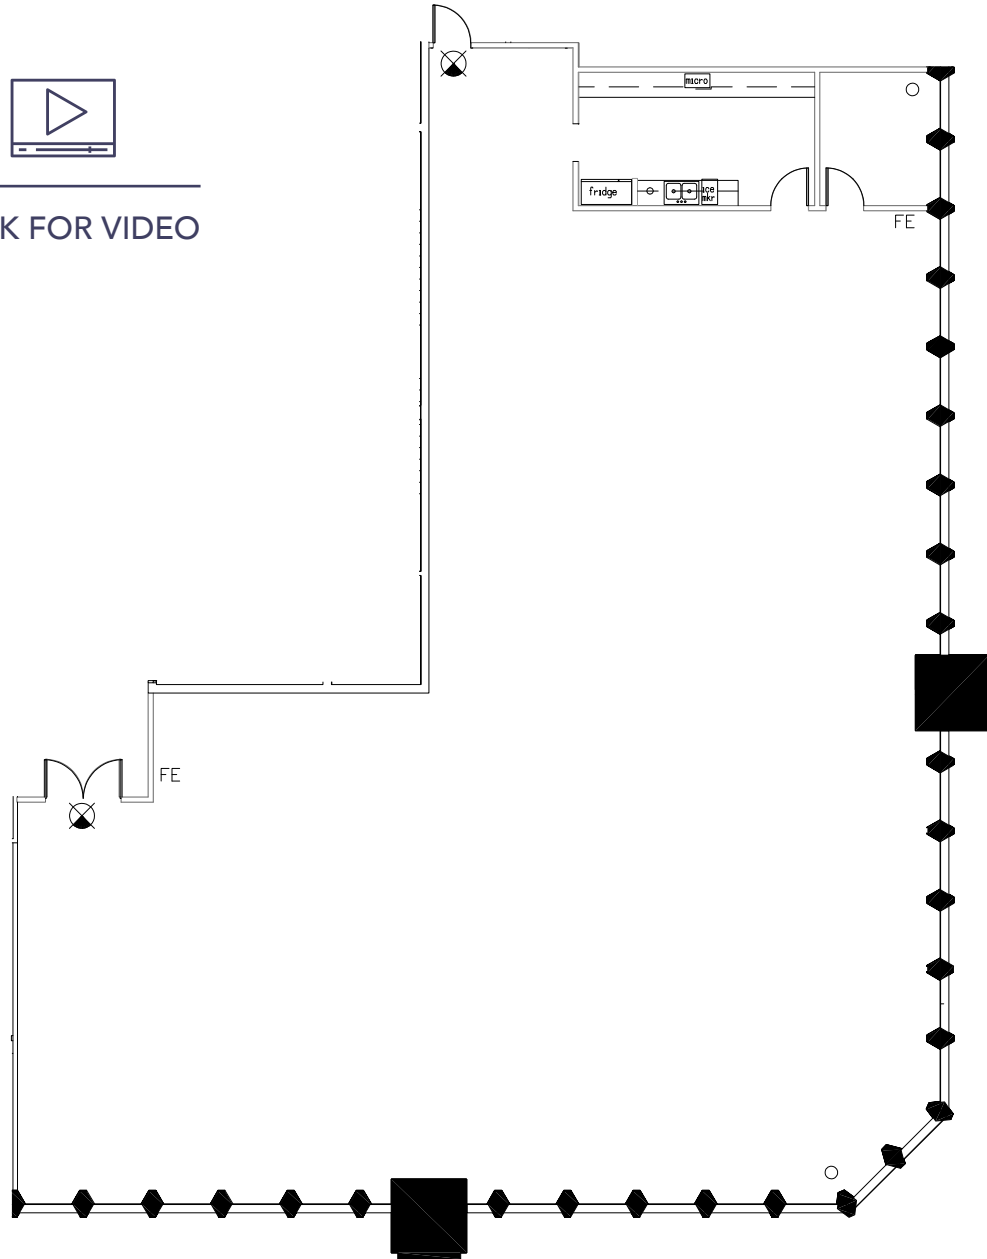

Citrus Center

SUITE 1150 – 7,016 RSF

255 SOUTH ORANGE

CLICK FOR VIDEO

FOR ADDITIONAL INFORMATION

JAY DIXON
+1 407 404 5062
jay.dixon@cbre.com

COLIN MORRISON
+1 407 404 5104
colin.morrison1@cbre.com

CBRE, Inc. Licensed Real Estate Broker