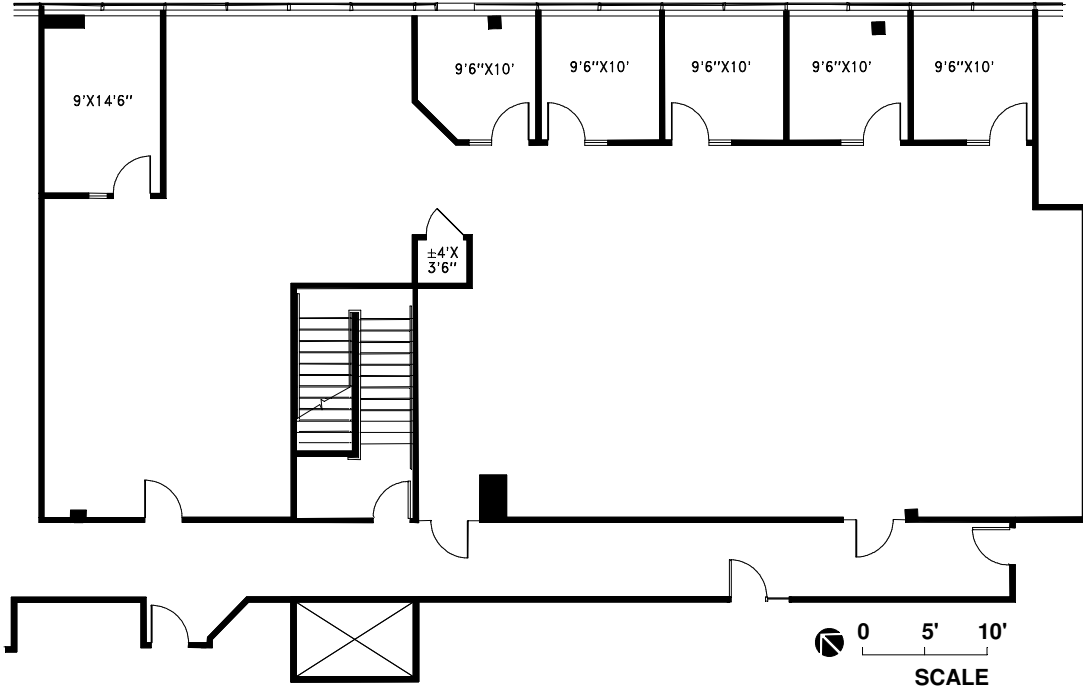

SUITE 246

3,757 RSF

AVISON YOUNG MICHAEL BOWLES (214)974.9329 michael.bowles@avisionyoung.com	CORPORATE POINTE OFFICE 401 E. CORPORATE DRIVE LEWISVILLE, TEXAS 75057
--	---

2ND FLOOR MARKETING PLAN DATE: 05.28.26 USgreenDESIGN
--