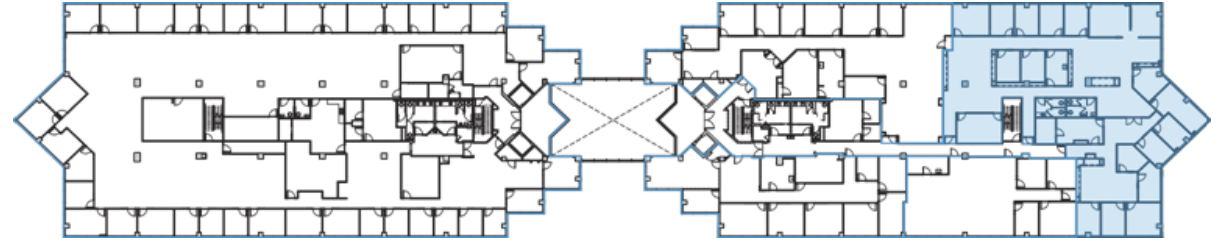

1 BURTON HILLS BLVD.
NASHVILLE, TN 37215

8,167 RSF

 FLOOR 02 - Suite 230E

FOR MORE INFORMATION PLEASE CONTACT:

EAKIN PARTNERS LLC
1201 Demonbreun Street | Suite 1400
Nashville TN 37203
615 . 250 . 1800

TOM HARWELL
tharwell@eakinpartners.com
615 . 425 . 5923