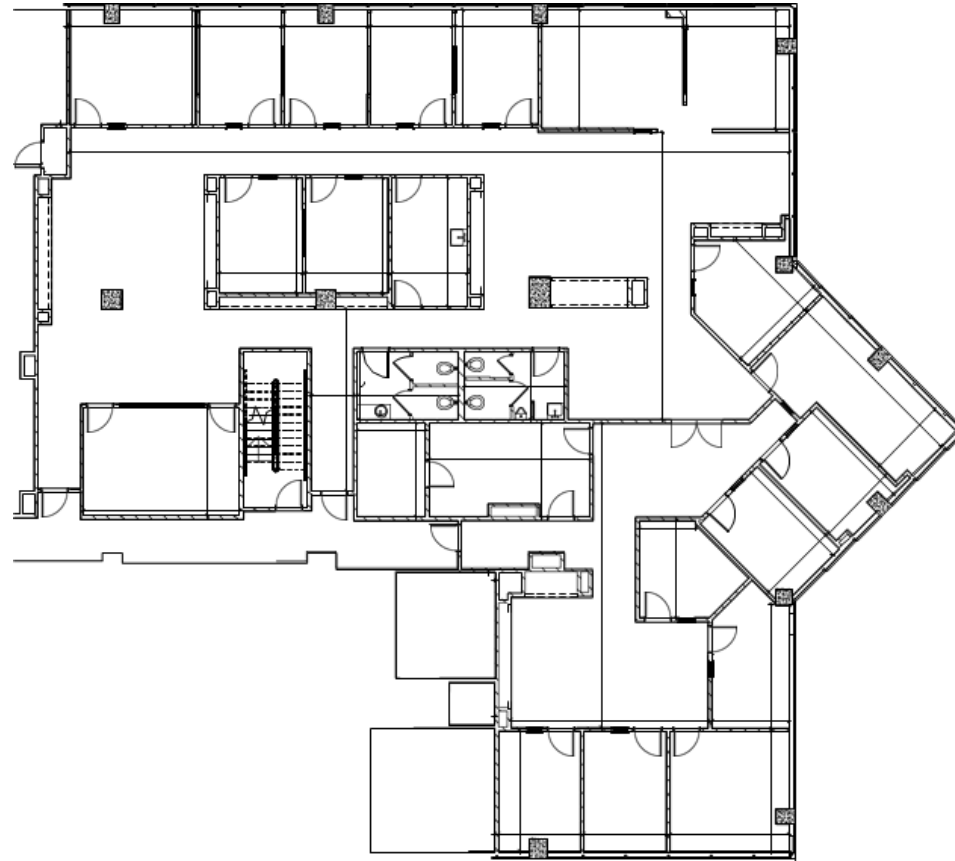

1 BURTON HILLS BLVD.
NASHVILLE, TN 37215

8,167 RSF

 FLOOR 02 - Suite 230E

FOR MORE INFORMATION PLEASE CONTACT:

EAKIN PARTNERS LLC
1201 Demonbreun Street | Suite 1400
Nashville TN 37203
615 . 250 . 1800

TOM HARWELL
tharwell@eakinpartners.com
615 . 425 . 5923