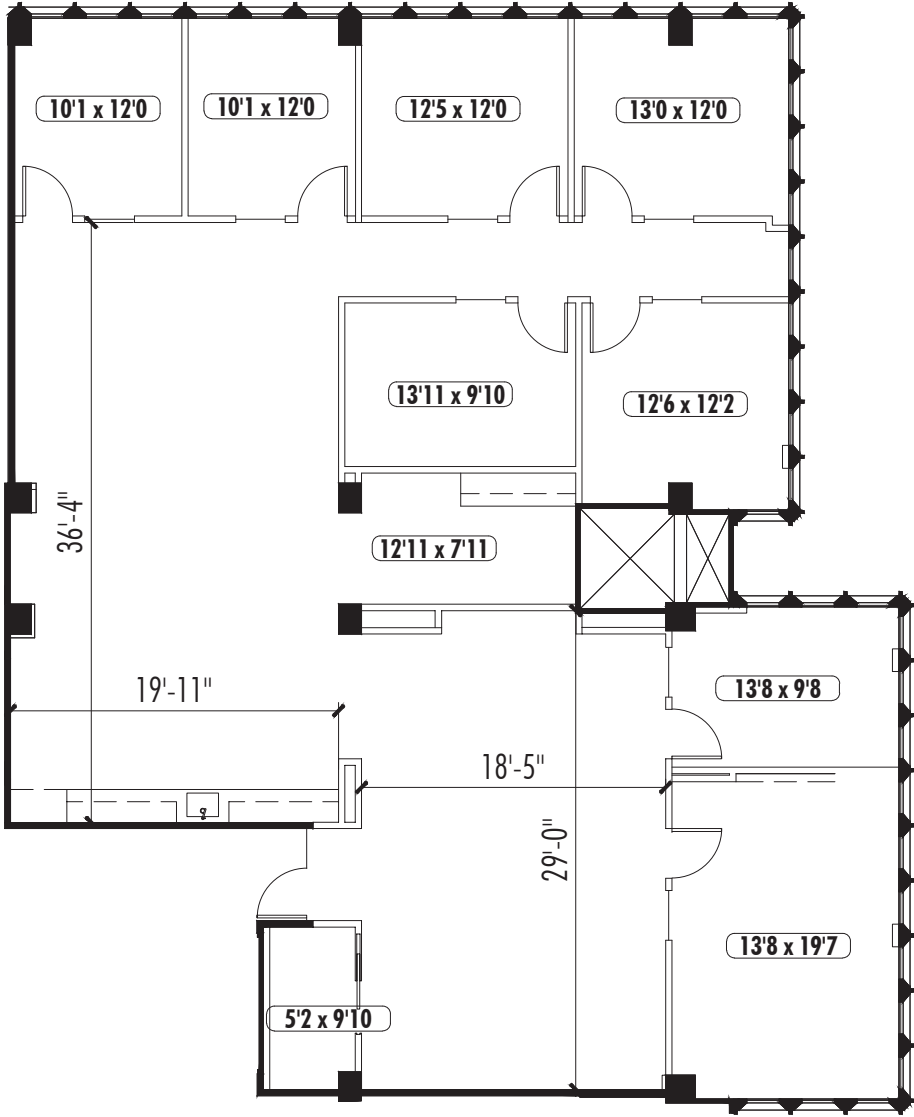

TOWER 229, SUITE 2420

3,373 RSF

KEY PLAN

PEACHTREE
CENTER