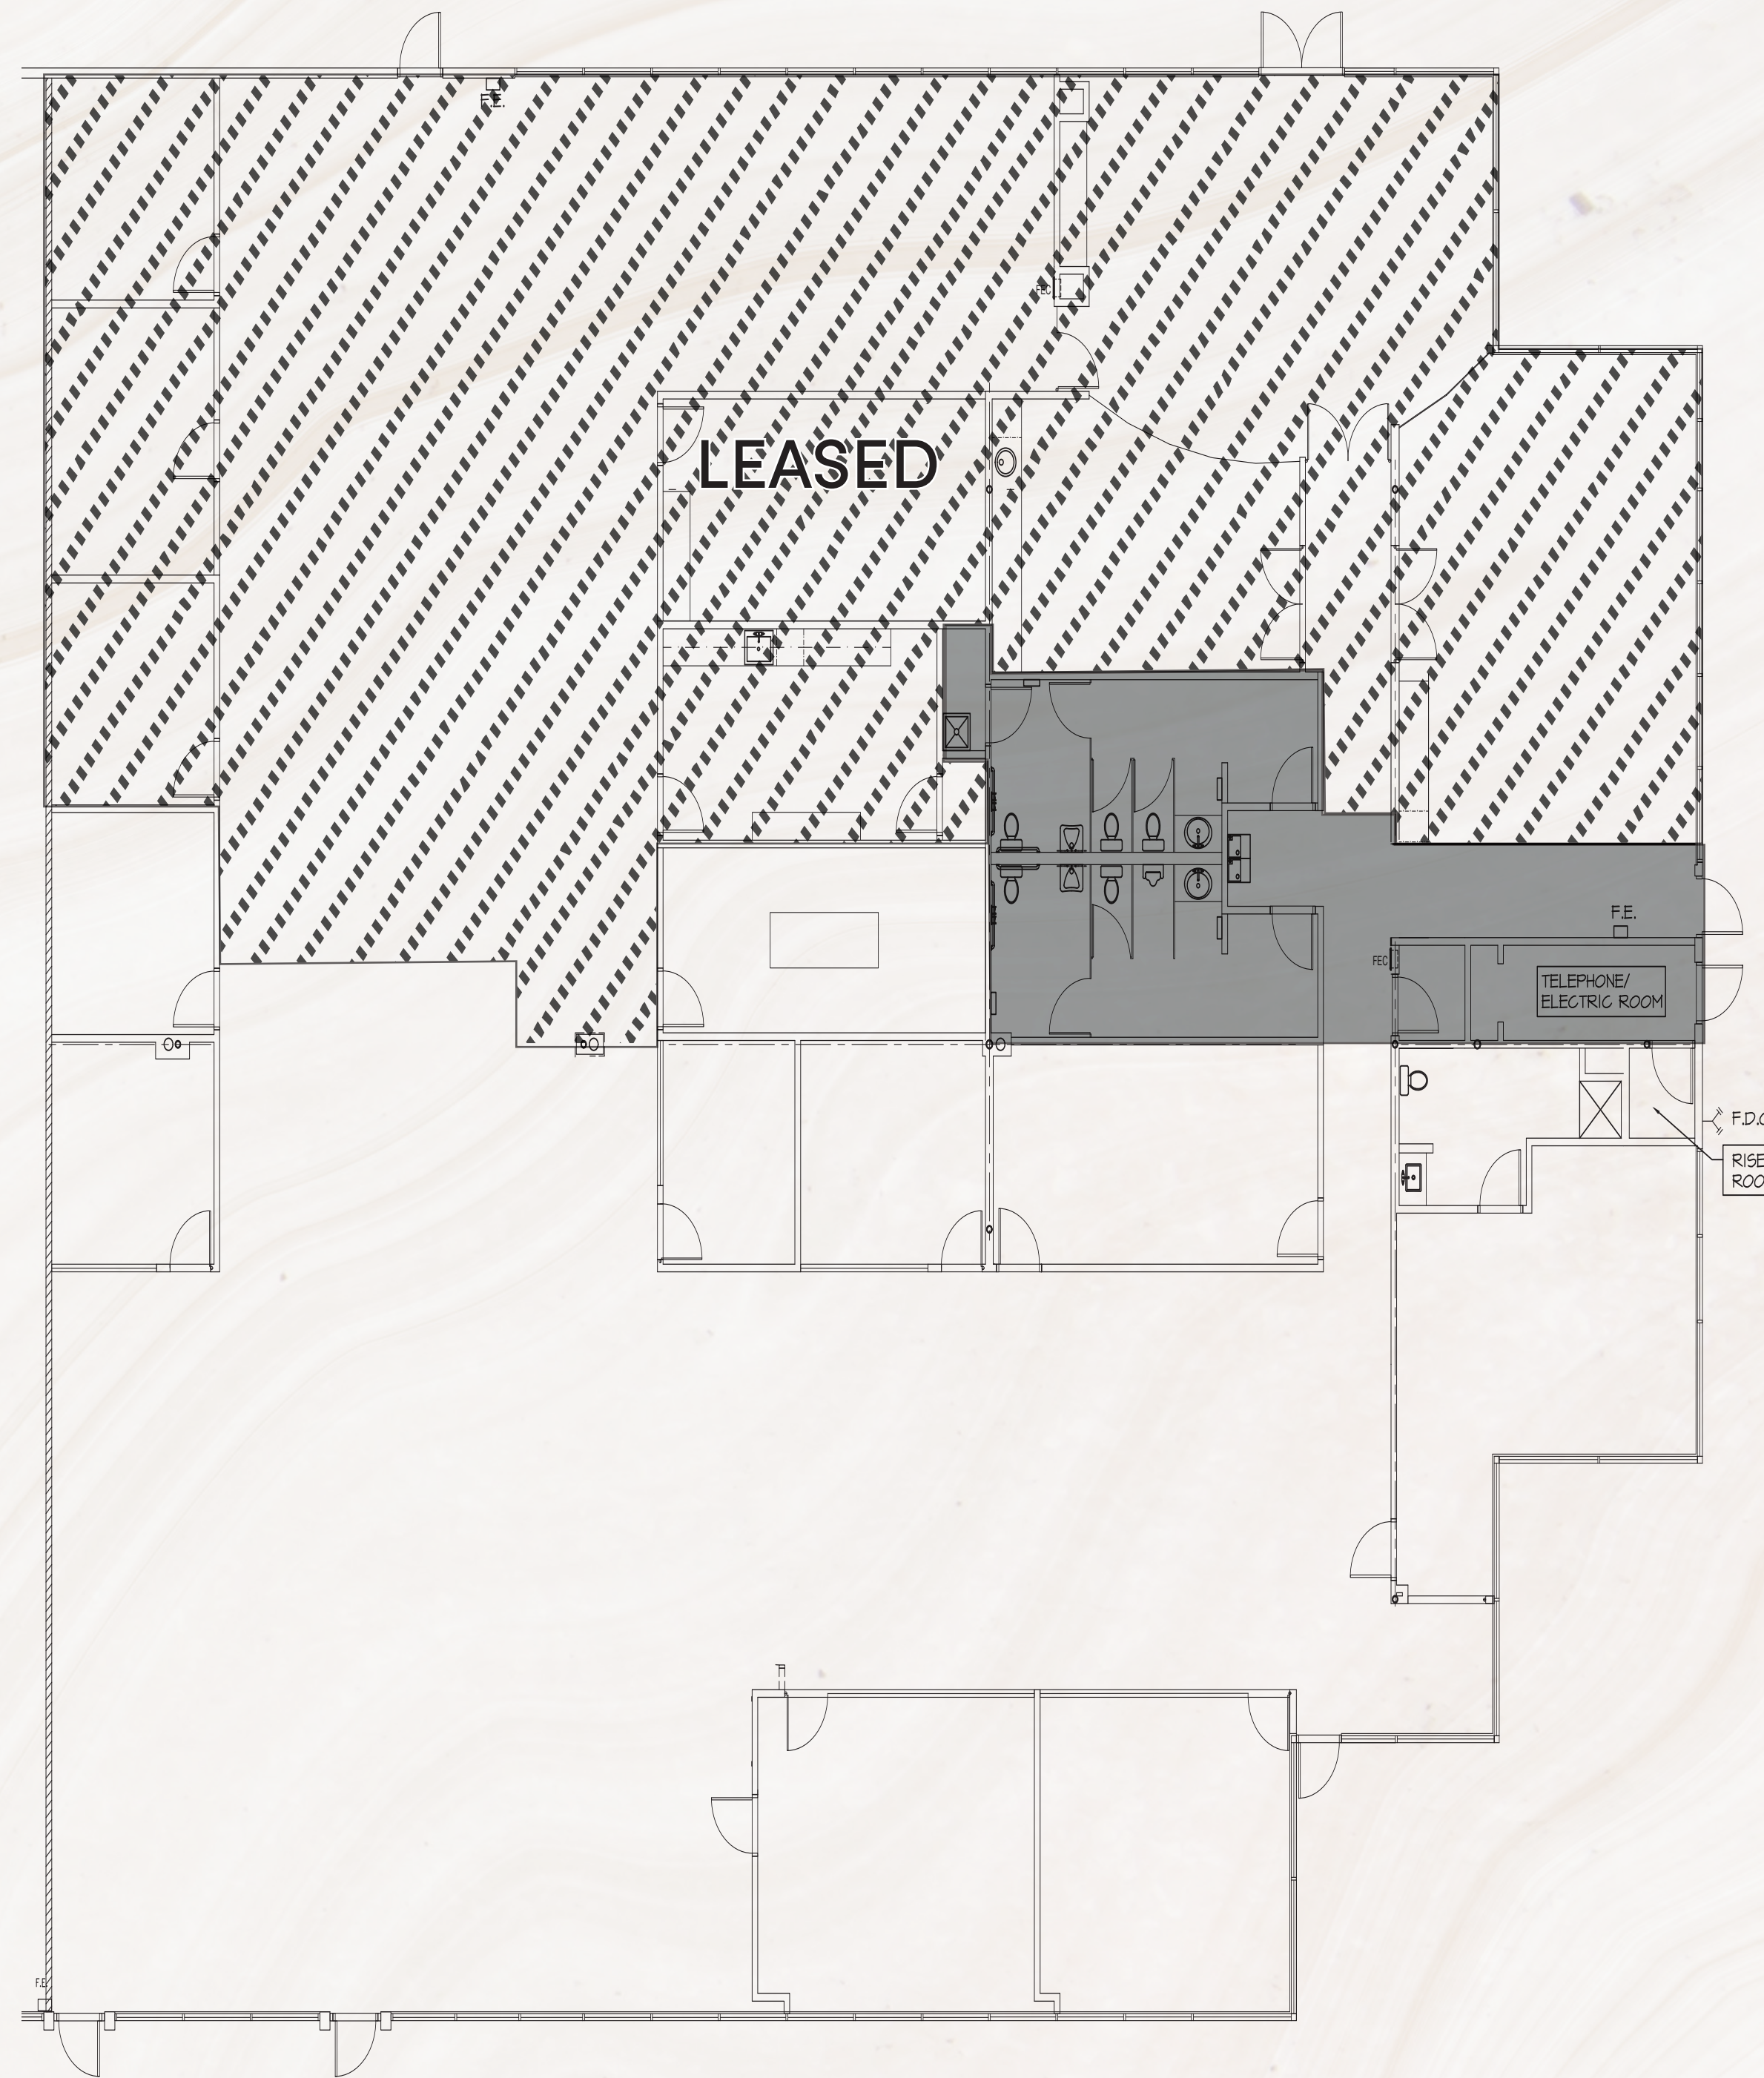

The Promenade at Park Place

410 PARK PLACE BLVD | CLEARWATER, FL

**SUITE 100
6,993 RSF**

Please Contact:

Kristin Kenney
First Vice President
+1 985 788 5105
kristin.kenney@cbre.com

Kelley Matheson
Senior Vice President
+1 813 273 8489
kelley.matheson@cbre.com