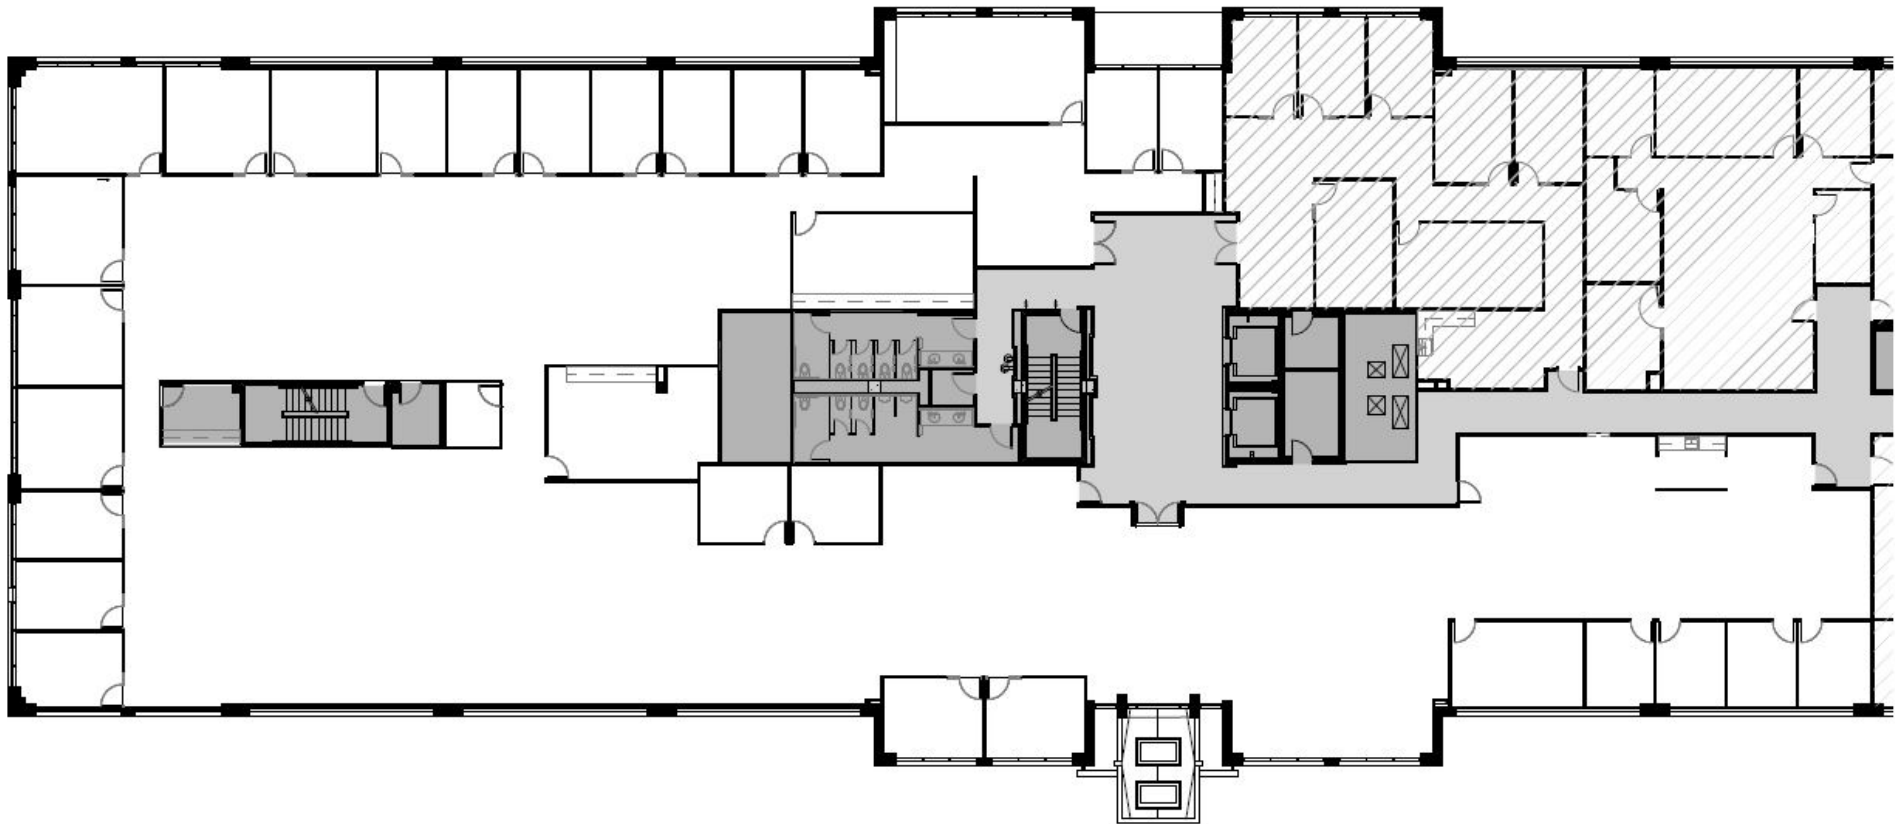

Suite 200

ELDORADO RIDGE III

19,214 RSF
Spec Suite

10901 WEST 120TH AVENUE, BROOMFIELD CO 80021

PETER THOMAS
pthomas@lpc.com
303.324.0677

ANDREW PIEPGRAS
apiepgras@lpc.com
303.882.6591

Lincoln

Owner: Athena Partners, LLC
Management: