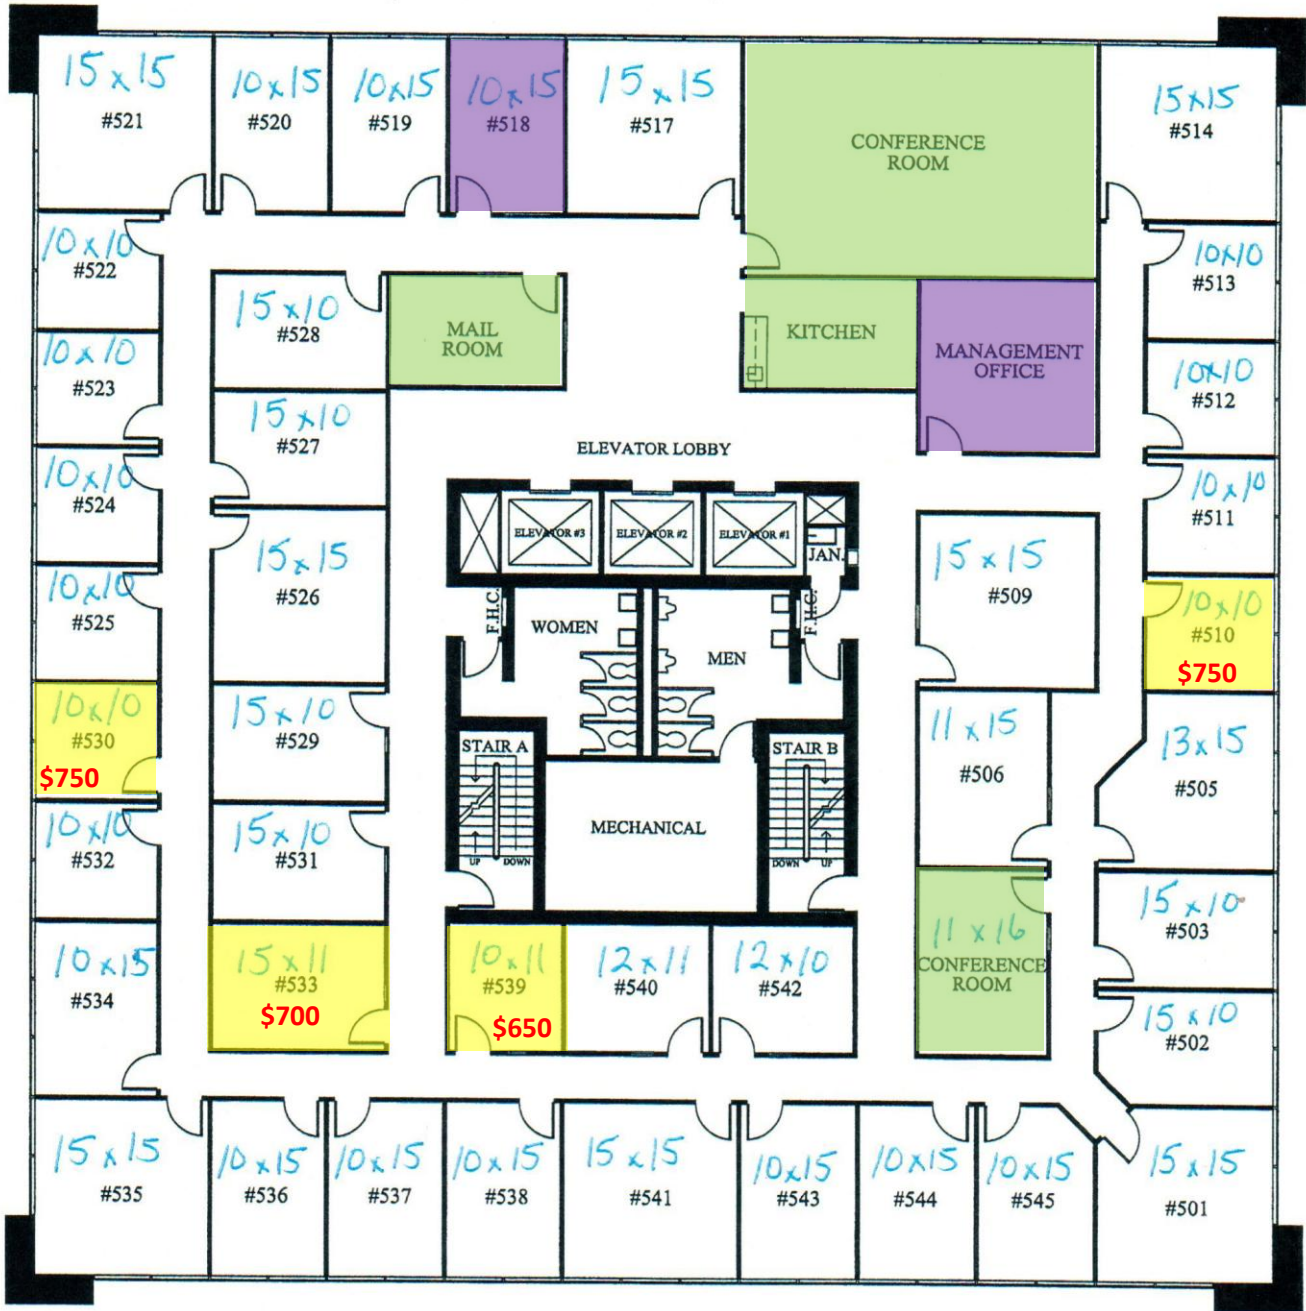

100 NORTH CENTRAL

100 North Central Expressway, Richardson, Texas

SUITE 500

RICHARDSON EXECUTIVE SUITES

Current as of: 05/26/2026

 = Management Office

 = Shared Amenity

 = Vacant Suite

5TH FLOOR