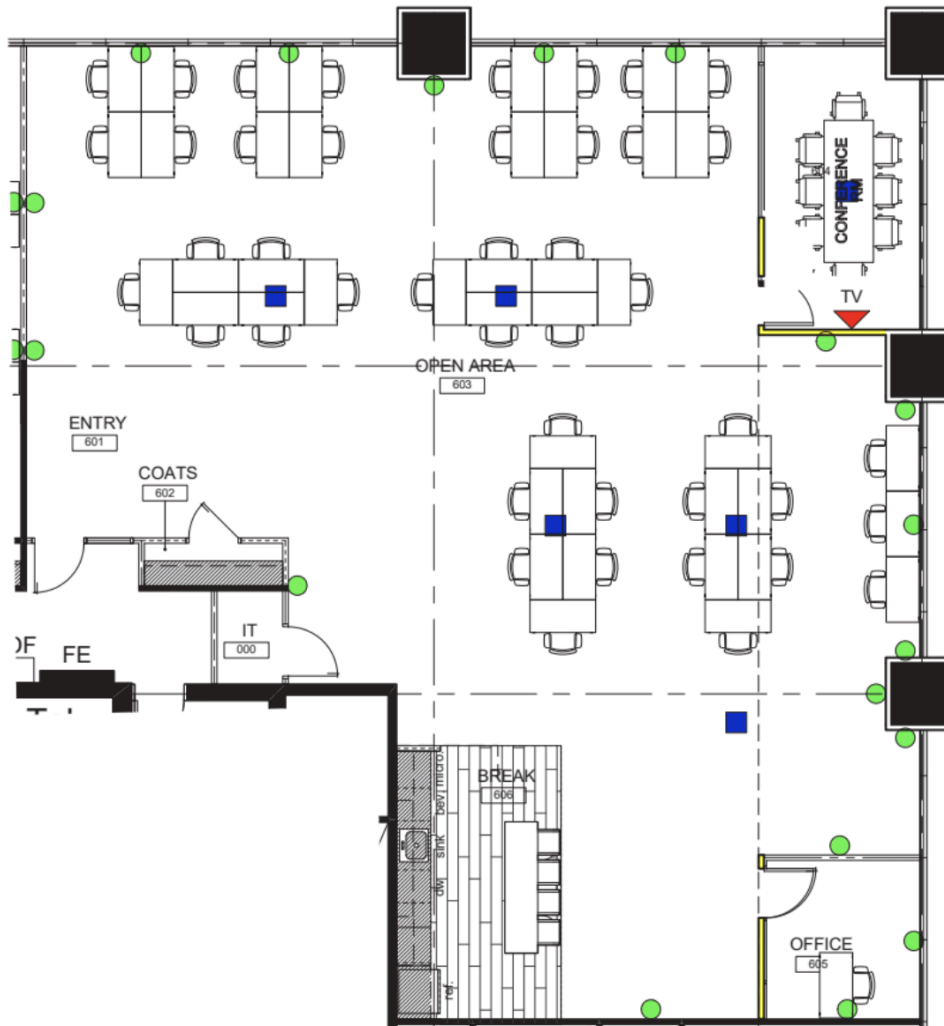

1801

Broadway

Denver, CO 80202

SUITE 600B - 3,346 RSF

Peak Performance In Every Deal.

Leasing Team (720) 230-3138
info@peakcre.com