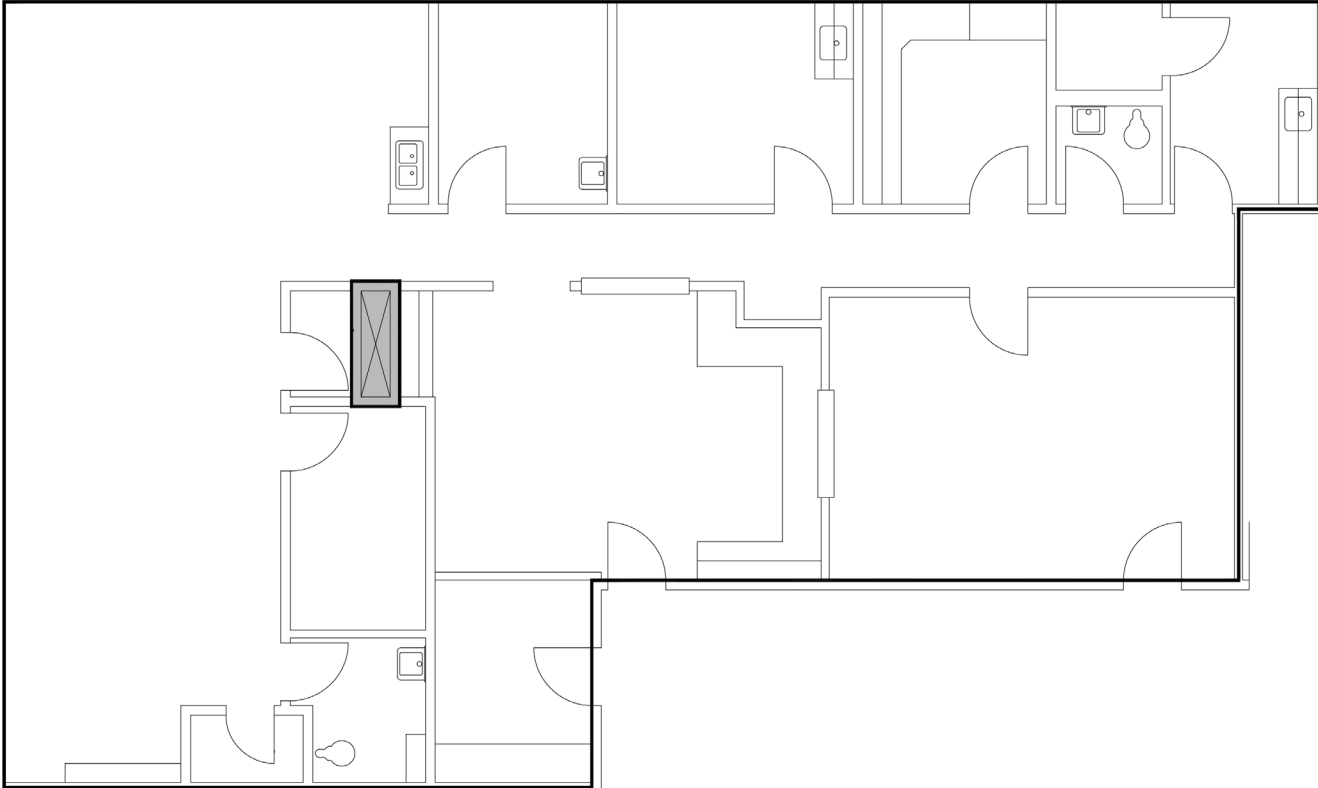

# Suite 424 | 2,858 RSF

Kyle Church  
205 919 1528  
kyle@lightpointcre.com