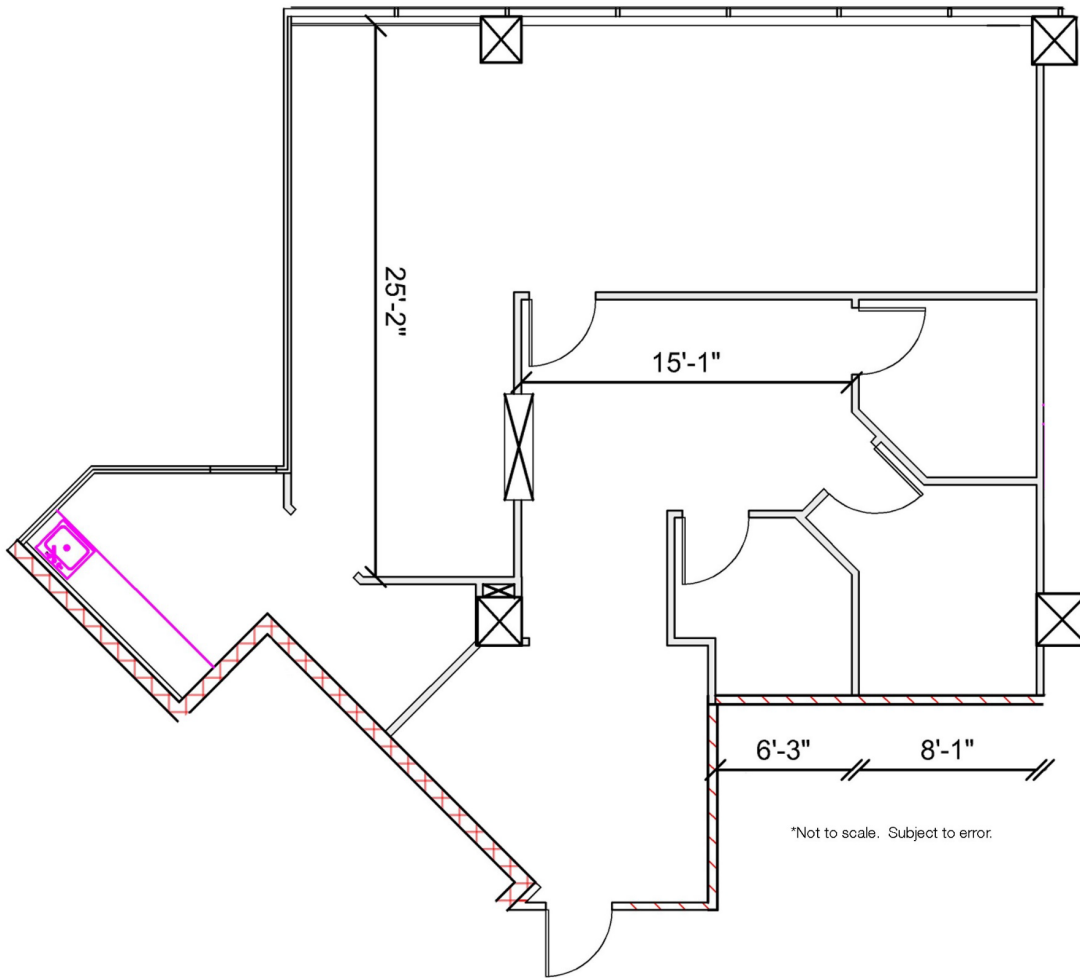

FOR LEASE

COMMERCIAL TOWER AT EXECUTIVE AIRPORT

2101 W Commercial Blvd, Fort Lauderdale, FL 33309

Suite 5200 - 1,562 SF

PLEASE CONTACT:

Beau Ladwig

Vice President

M +1 954 552 3883