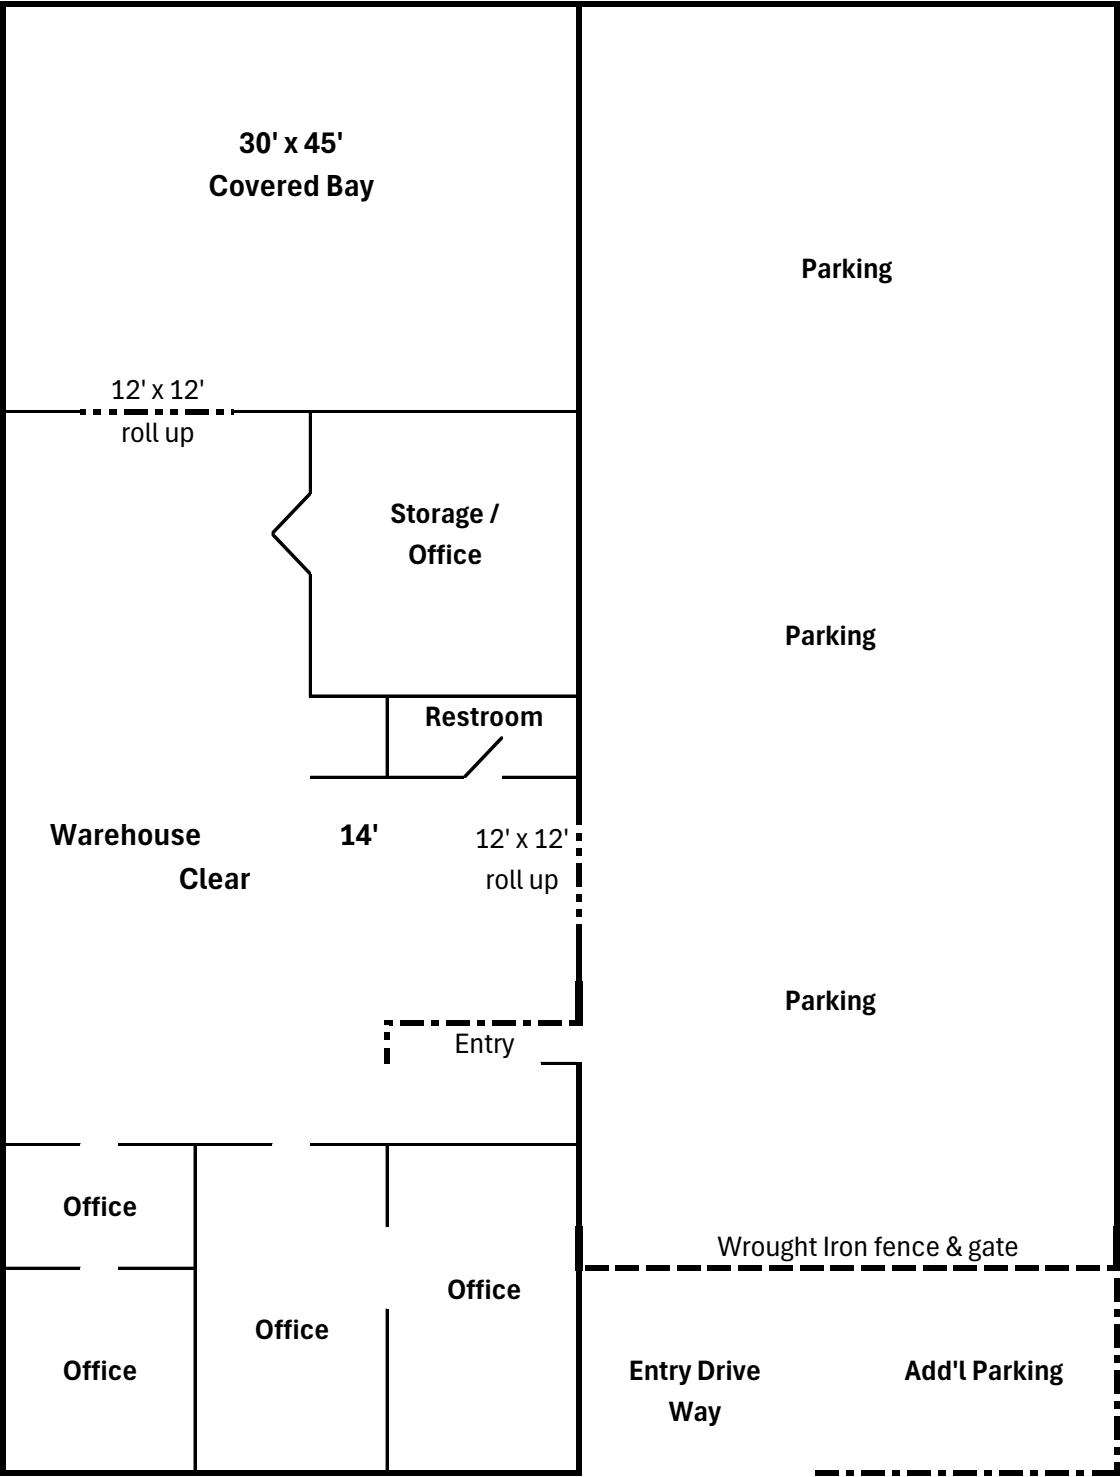

1320 US Highway 80, Mesquite, TX Floor Plan

Approximate Layout / Not to Scale