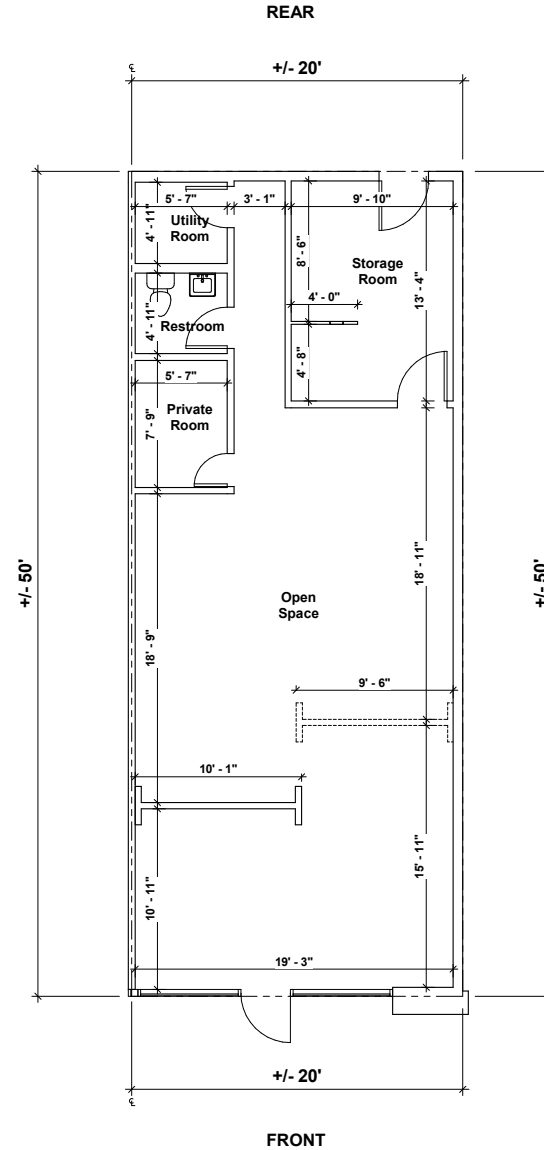

Building ID: 118330
Building Name: College Park
S.C. - N Las Vegas
Location: N Las Vegas
Submitted by:
Drawn by: ID Plans
Date: 06 / 05 / 2024

Lease Outline Drawing Gross Leasable Area

+/- 1,009 SF

Demising

FRONT	WIDTH	DEPTH
+/- 20'	+/- 20'	+/- 50'
Suite 00025		

Plans Produced by:
ID PLANS

© 2024

A1 MAIN FLOOR