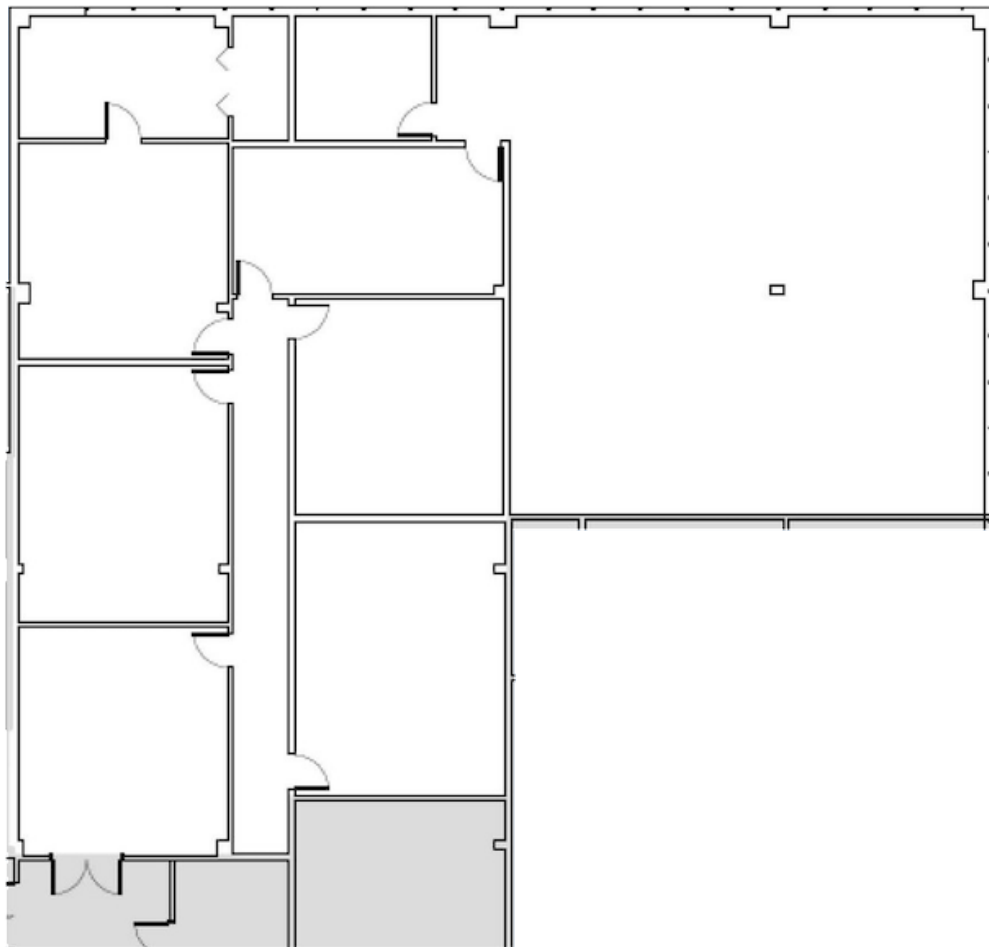

# OFFICE FOR LEASE

1615 S CONGRESS AVE  
DELRAY BEACH

DELRAY CENTRAL

**SUITE 104 | 5,778 RSF**

**DARCIE LUNSFORD**

Senior Vice President

P: 561-353-3653

[darcie.lunsford@colliers.com](mailto:darcie.lunsford@colliers.com)