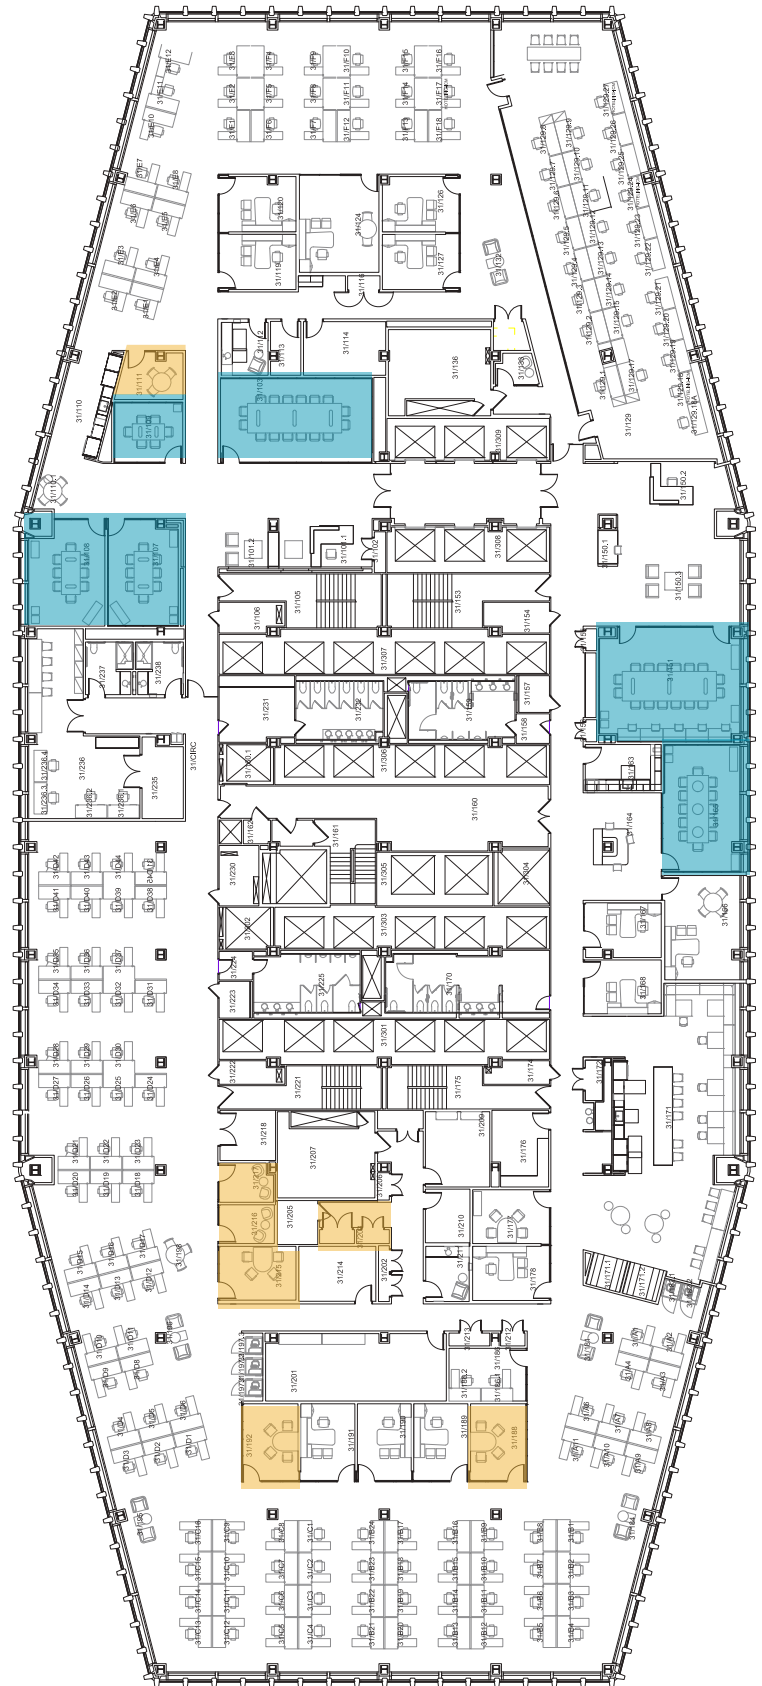

200 PARK AVENUE

ENTIRE 31ST FLOOR
46,143 SF FOR SUBLEASE

CUSHMAN &
WAKEFIELD

SPACE HIGHLIGHTS

- Fully built and furnished
- Direct access to Grand Central Station
- 46,143 SF for sublease
- Entire 31st floor
- Conference rooms with switchable privacy glass (“smart glass”)
- Knoll furniture with height adjustable desks in laminate with Aeron chairs (Herman Miller)
- 12 offices
- 156 workstations
- 6 conference rooms
- 7 huddle rooms
- 2 pantries
- Larger lounge/kitchen area with seating for staff
- Separately demised trading area

TERM: THROUGH 8/31/2032

BUILDING FEATURES

- Prestigious, globally recognized address at 200 Park Avenue
- Exceptional range of on-site features and conveniences
- Recently completed two-level, 50,000 SF lobby and reception lounge offering a premium experience for tenants and visitors
- On-site amenities include dining options, retail, childcare facilities, banking, a fitness center, and secure parking
- Newly added indoor/outdoor amenity level directly below on the 8th floor
- Seamless underground access to Grand Central Station

FLOOR PLAN

FOR SUBLEASE

ENTIRE 31ST FLOOR
46,143 SF

Conference Rooms
Huddle Rooms

ELEVATE YOUR WORKDAY

RESTAURANTS

- Morton's The Steakhouse
- Urbanspace
- Darbar Fine Indian Cuisine
- Joe Coffee
- The Bar Downstairs
- Bierhaus NYC
- Grand Central Oyster Bar
- Shake Shack
- Sushi Ginza Onodera
- Little Collins
- Pera Mediterranean
- Stone Bridge Pizza
- Pershing Square
- Benjamin Steakhouse
- NAYA
- Stout
- Cipriani Le Specialita
- Los Tacos No. 1
- Taylor St Baristas
- Benjamin Steakhouse
- Pokeworks
- Luke's Lobster
- The Capital Grille
- Sushi Yasuda
- Delmonico NYC
- Omar's Mediterranean
- Mad Dog & Beans
- ALIDORO
- Previti Pizza
- Omusubi Gonbei
- The Shakespear
- Zucker's Bagels
- Zuma
- Sinigual
- Park Avenue Tavern
- Fine & Rare
- CHILI
- Nirvana
- Momosan Ramen
- Ippodo Tea
- Kajitsu
- Bagel Express
- Sam's Place
- Dun Huang
- Wokuni
- Wagamama
- Ratatouille
- Tempura Matsui