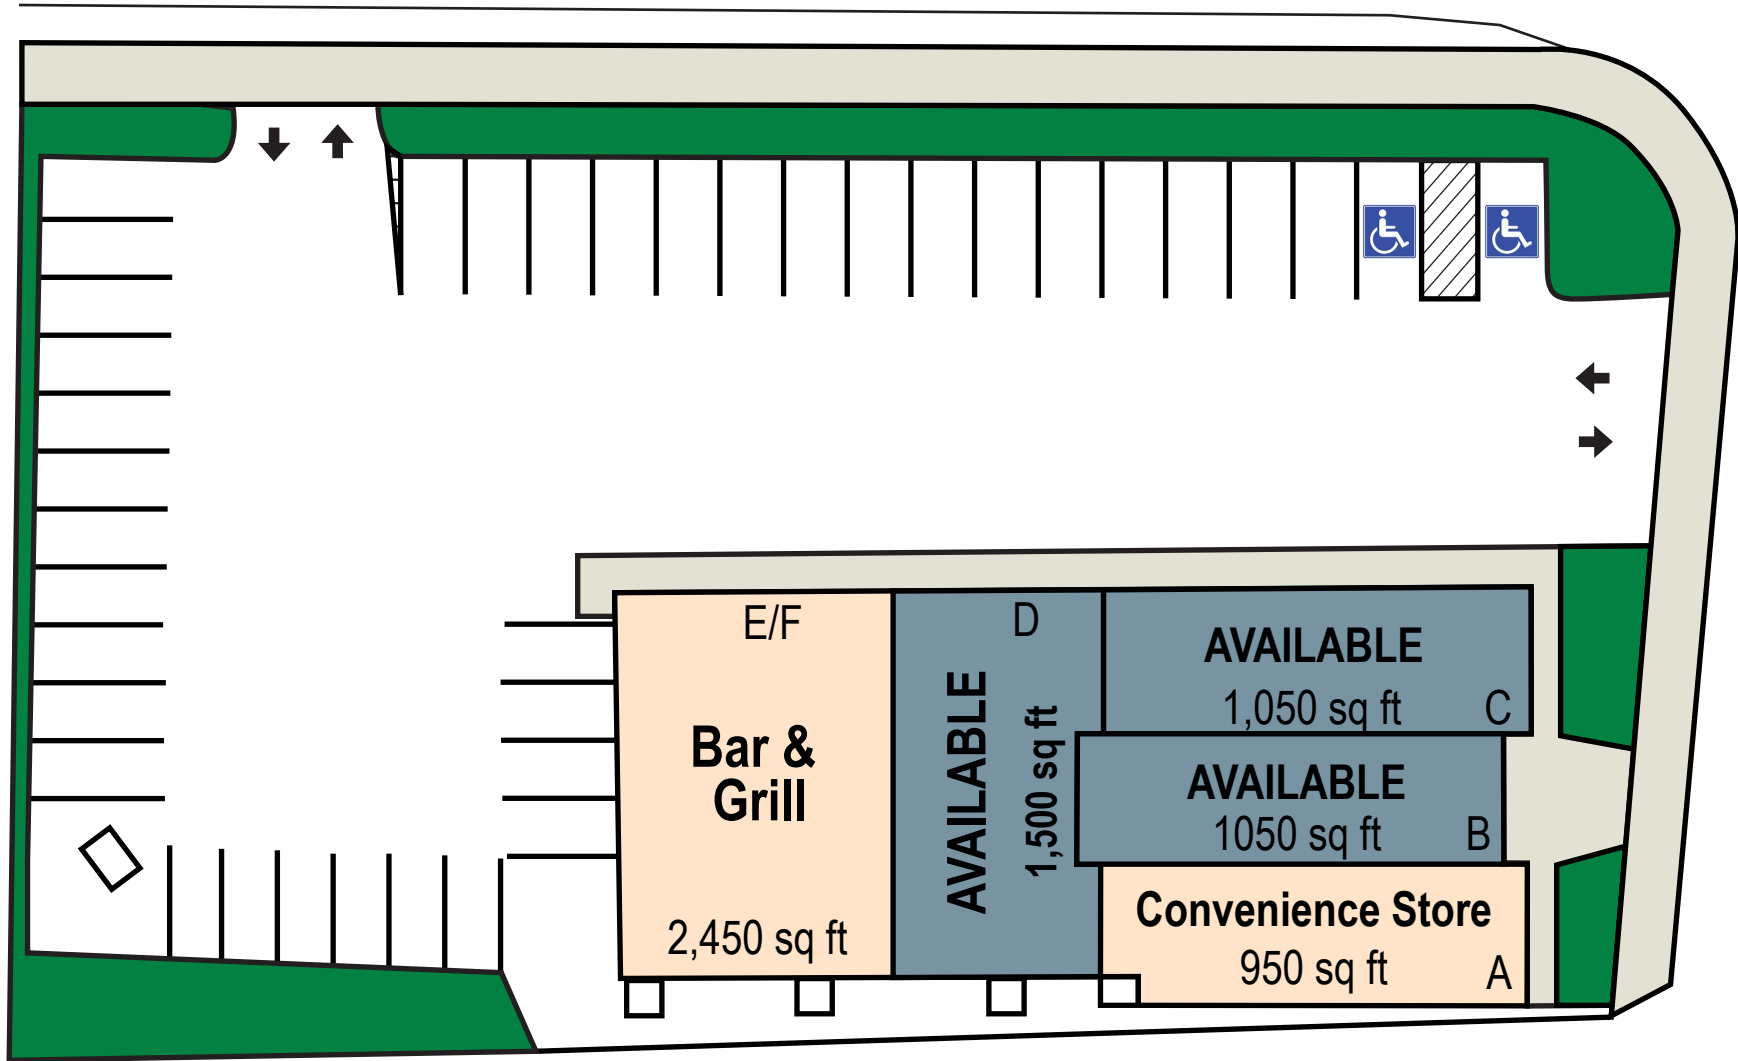

554 Route 112 (Medford Ave)
Patchogue, NY 11772

SHABER RD.

RT. 112