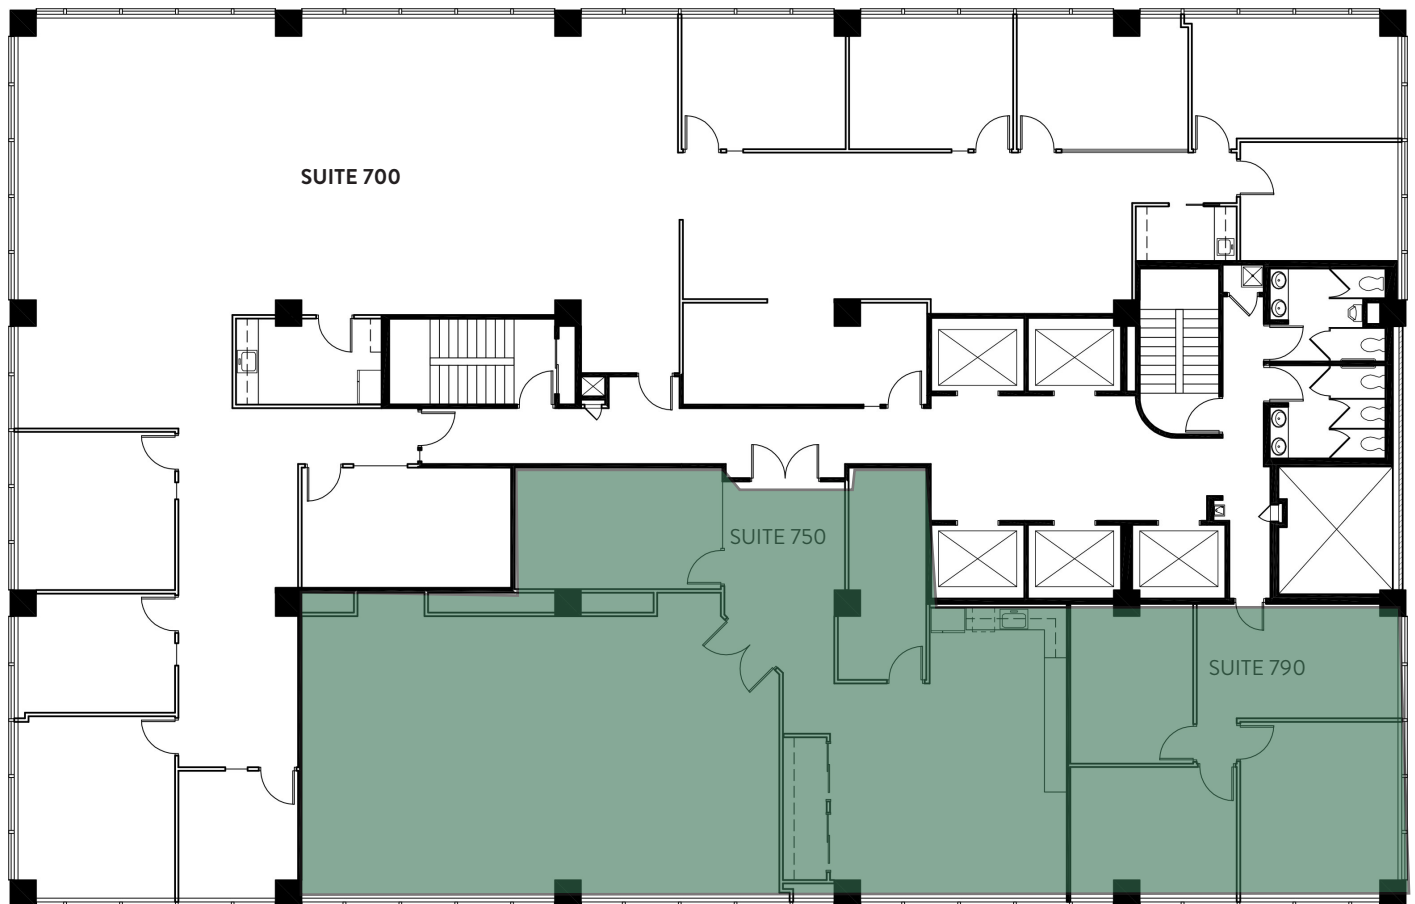

475 SEVENTEENTH STREET

FOR LEASE

SUITE 700 | 5,915 SF

For Leasing Information, Contact:

Peter Thomas

303.324.0677
pthomas@lpc.com

Andrew Piepgras

303.226.8209
apiepgras@lpc.com