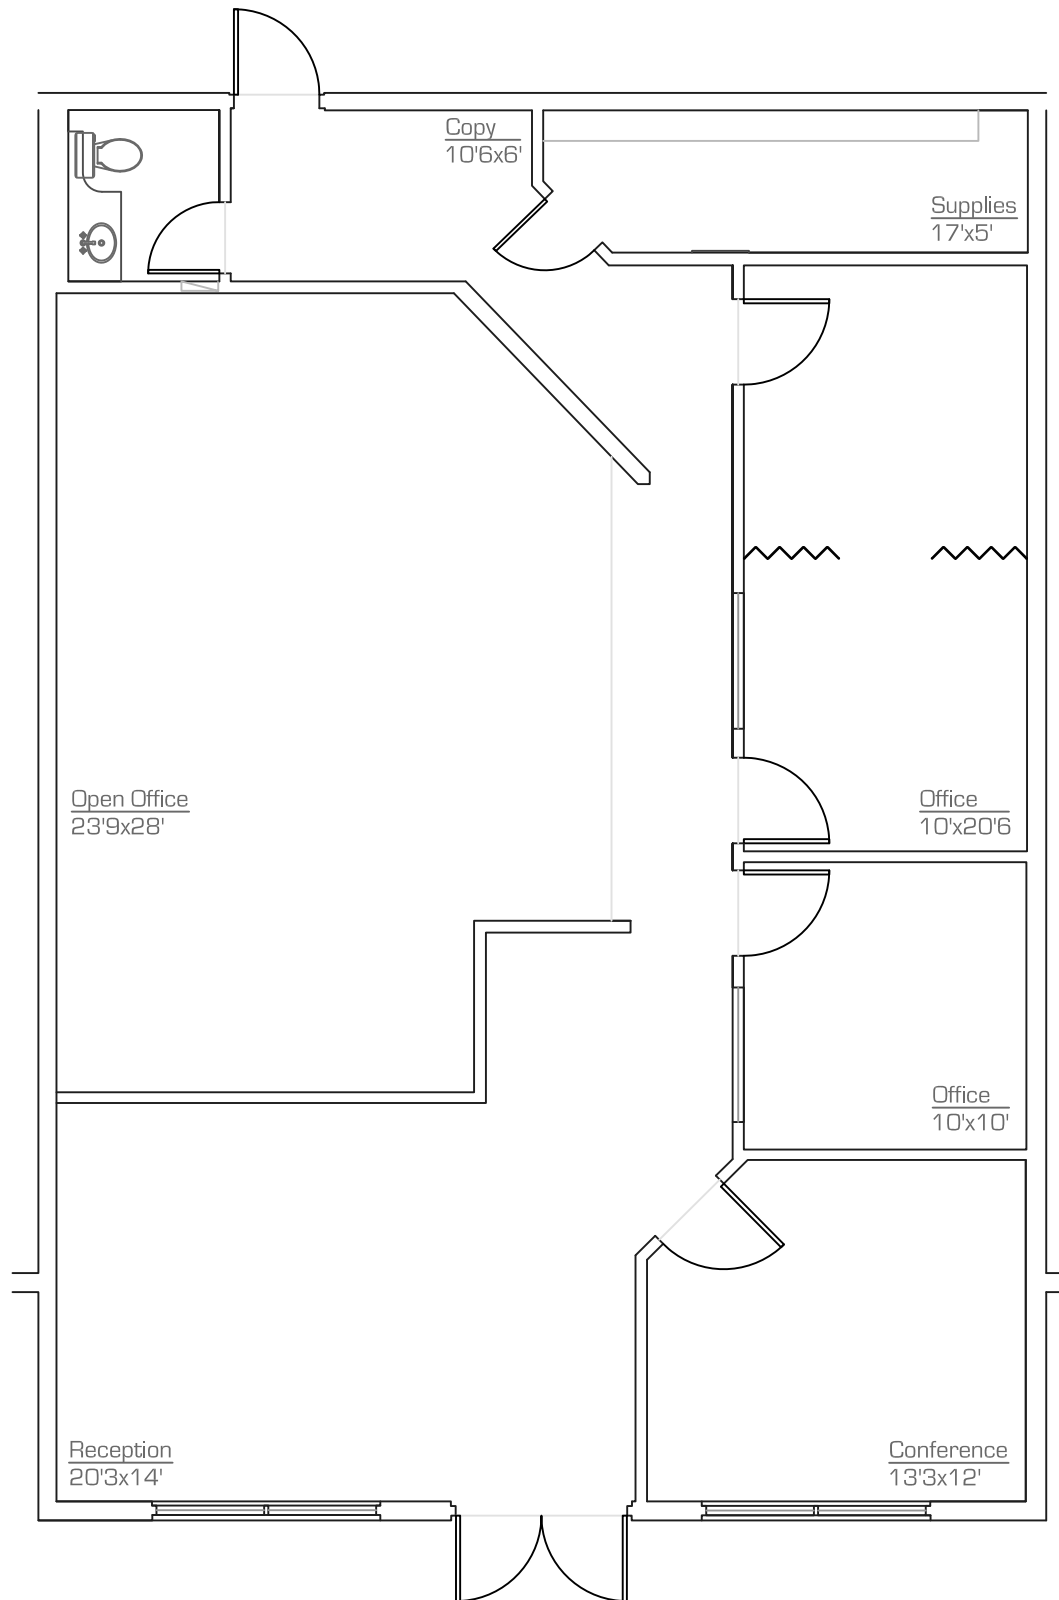

# 212 West Superstition Boulevard

Apache Junction . Arizona

**Suite 103 - 1,767 SF**

**As-Built**

scale: nts

15.June.2017

\*All dimensions are approximate at  $\pm 3"$

\*All information is of general nature

precision**DIMENSIONS**

as-built & design  
**602. 790. 6412**