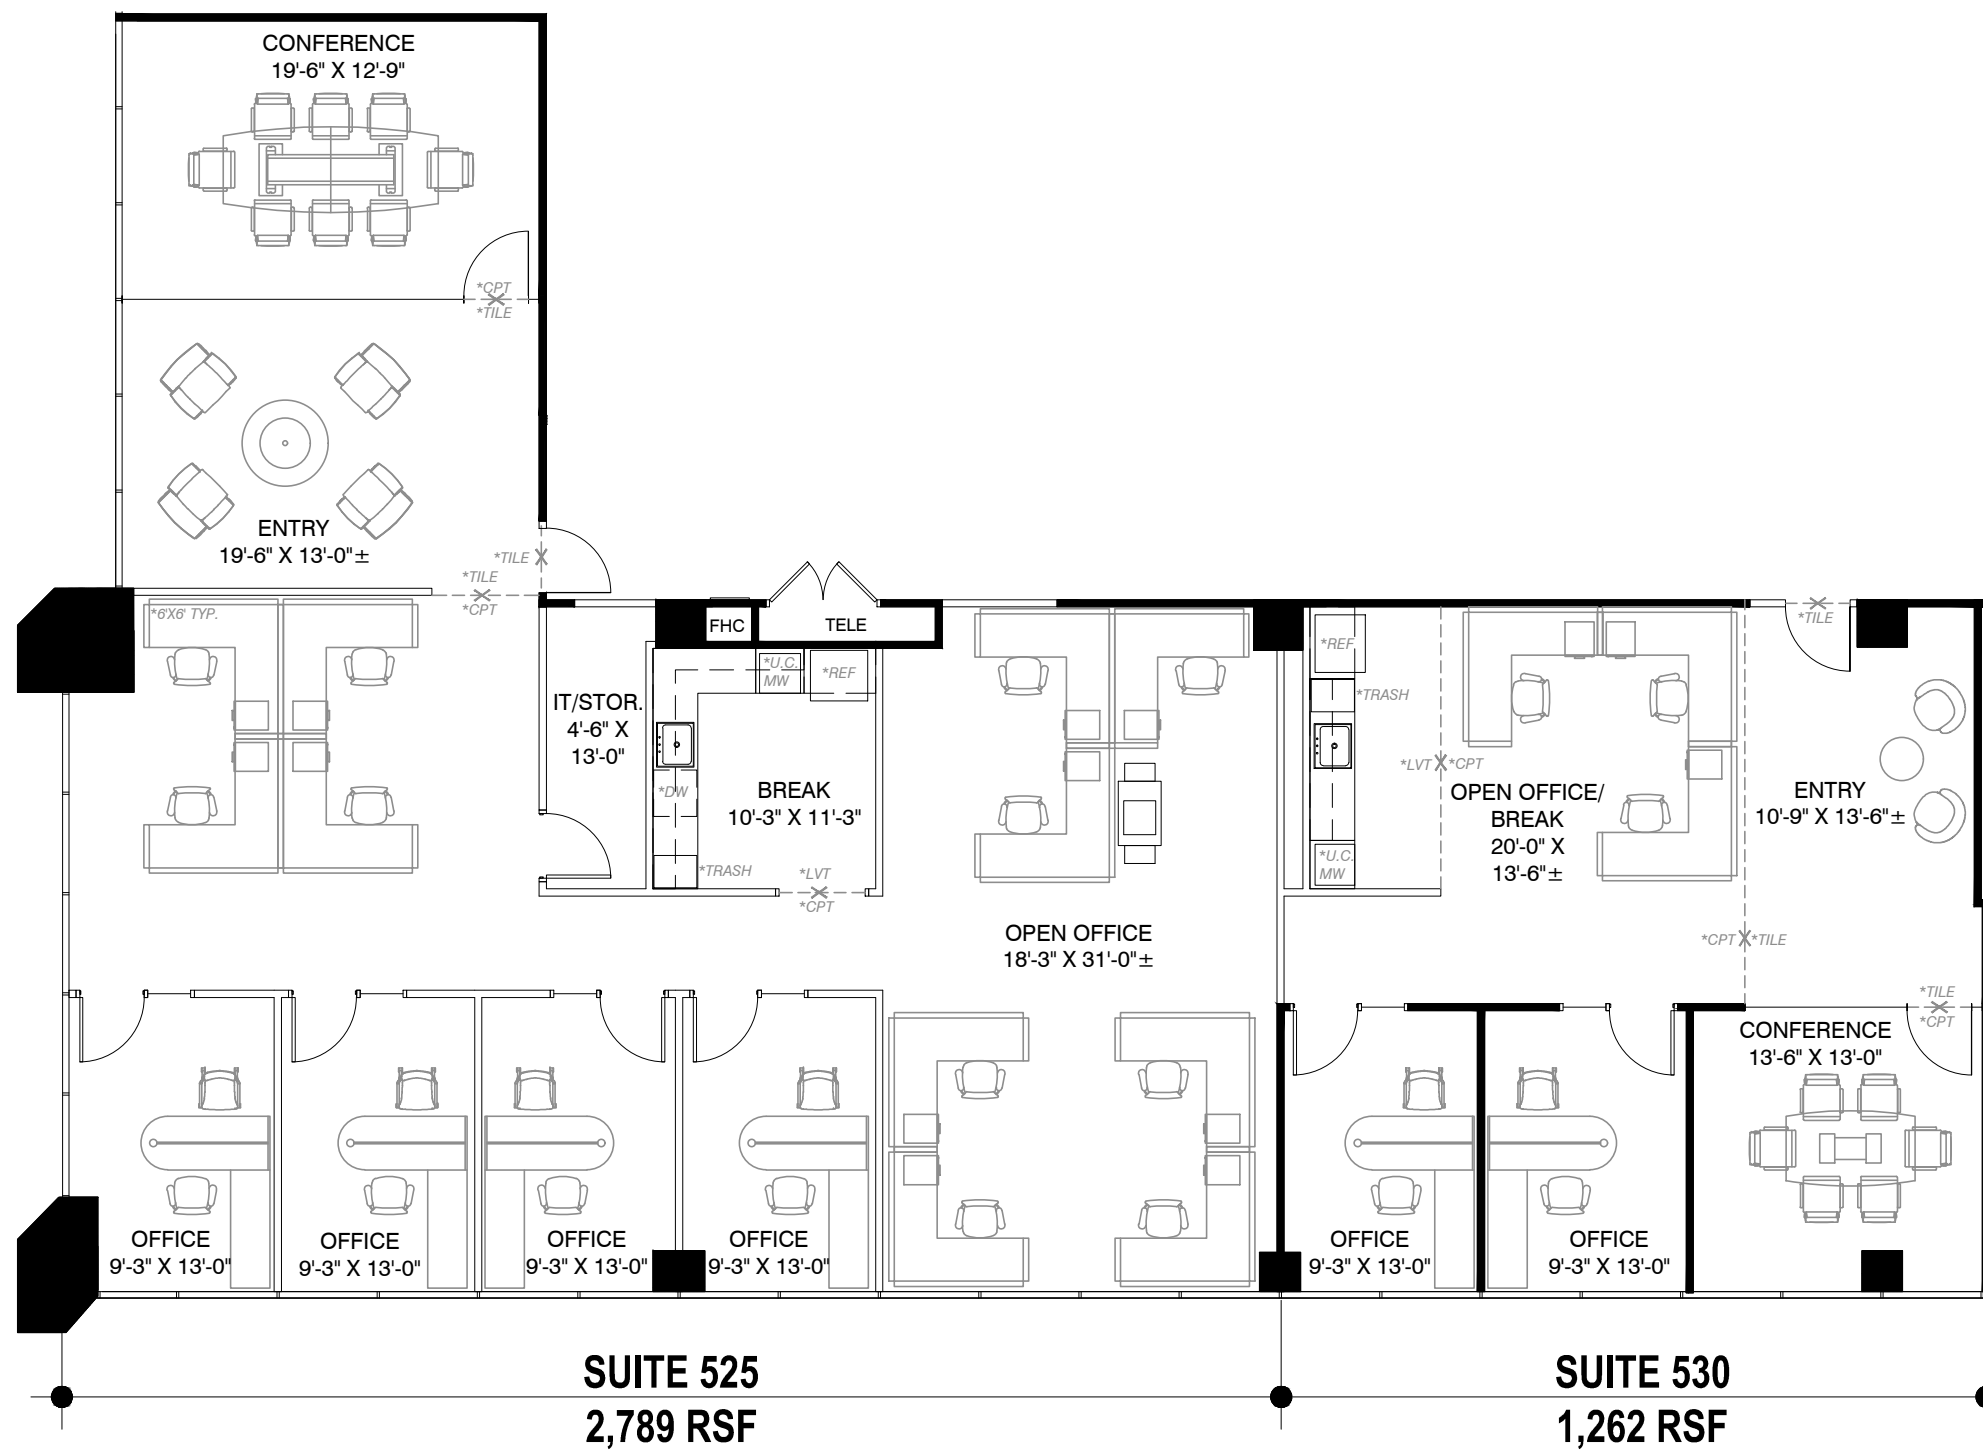

1250 MOCKINGBIRD
 1250 W. MOCKINGBIRD LN. DALLAS, TX 75247

SPACE PLAN #2.0-A 4,051 RSF (TOTAL) 08-06-2025

SUITE 525
 2,789 RSF

SUITE 530
 1,262 RSF

**SPEC SUITES 525 & 530
 OPTION A**

KEYPLAN - 5TH FLOOR

- * NOT FOR CONSTRUCTION
- * ROOM SIZES ARE APPROXIMATE
- * APPLIANCES AND EQUIPMENT SHOWN ARE FOR GRAPHIC PURPOSES ONLY
- * TENANT TO CONFIRM FURNITURE WILL FIT WITHIN PROPOSED PLAN
- * PLAN PROVIDED FOR GRAPHIC PURPOSES ONLY
- * THE idGROUP HAS NOT FIELD VERIFIED FLOOR
- * PLAN PENDING CITY APPROVAL