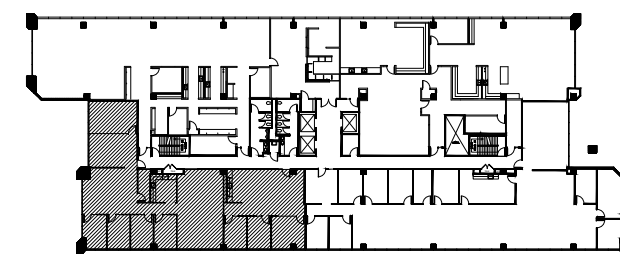

1250 MOCKINGBIRD
 1250 W. MOCKINGBIRD LN. DALLAS, TX 75247

SPACE PLAN #2.0-A 4,051 RSF (TOTAL) 08-06-2025

SUITE 525
 2,789 RSF

SUITE 530
 1,262 RSF

**SPEC SUITES 525 & 530
 OPTION A**

KEYPLAN - 5TH FLOOR

- * NOT FOR CONSTRUCTION
- * ROOM SIZES ARE APPROXIMATE
- * APPLIANCES AND EQUIPMENT SHOWN ARE FOR GRAPHIC PURPOSES ONLY
- * TENANT TO CONFIRM FURNITURE WILL FIT WITHIN PROPOSED PLAN
- * PLAN PROVIDED FOR GRAPHIC PURPOSES ONLY
- * THE idGROUP HAS NOT FIELD VERIFIED FLOOR
- * PLAN PENDING CITY APPROVAL