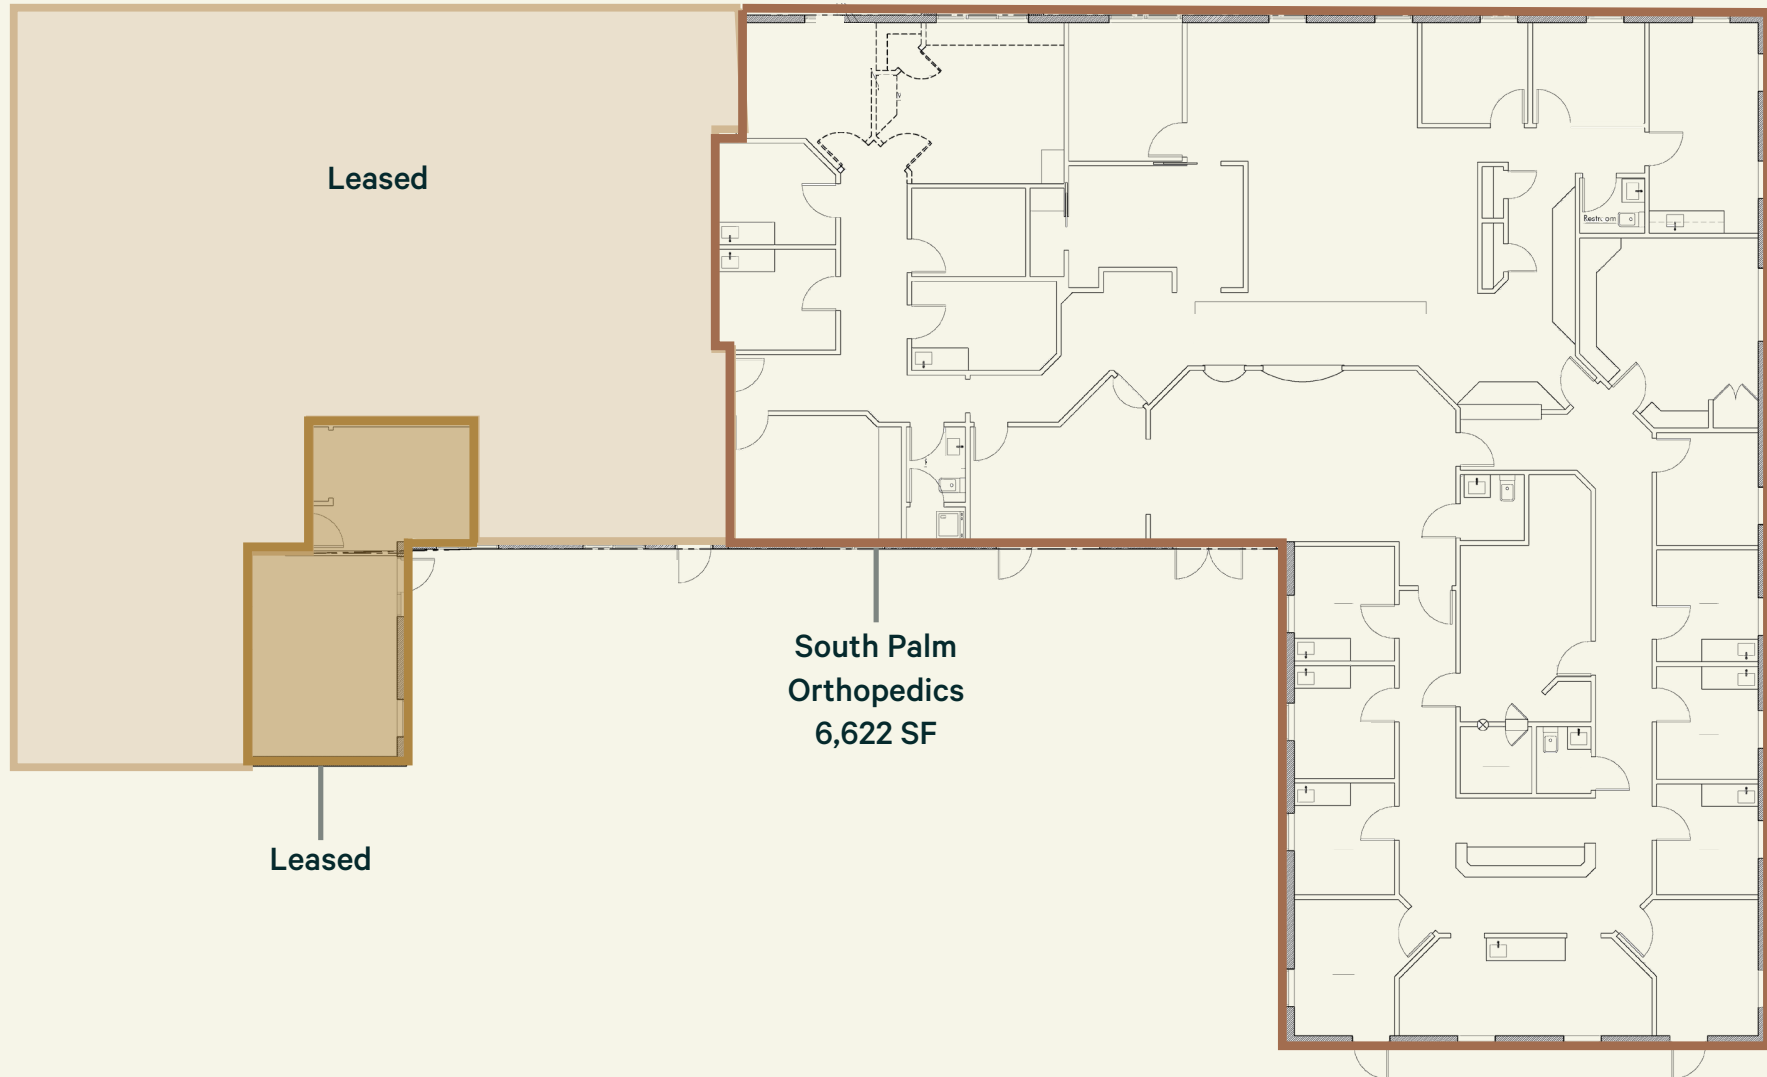

BUILDING FLOOR PLAN | 10,024 SF

4800 Linton Boulevard, Delray Beach FL 33445

CBRE