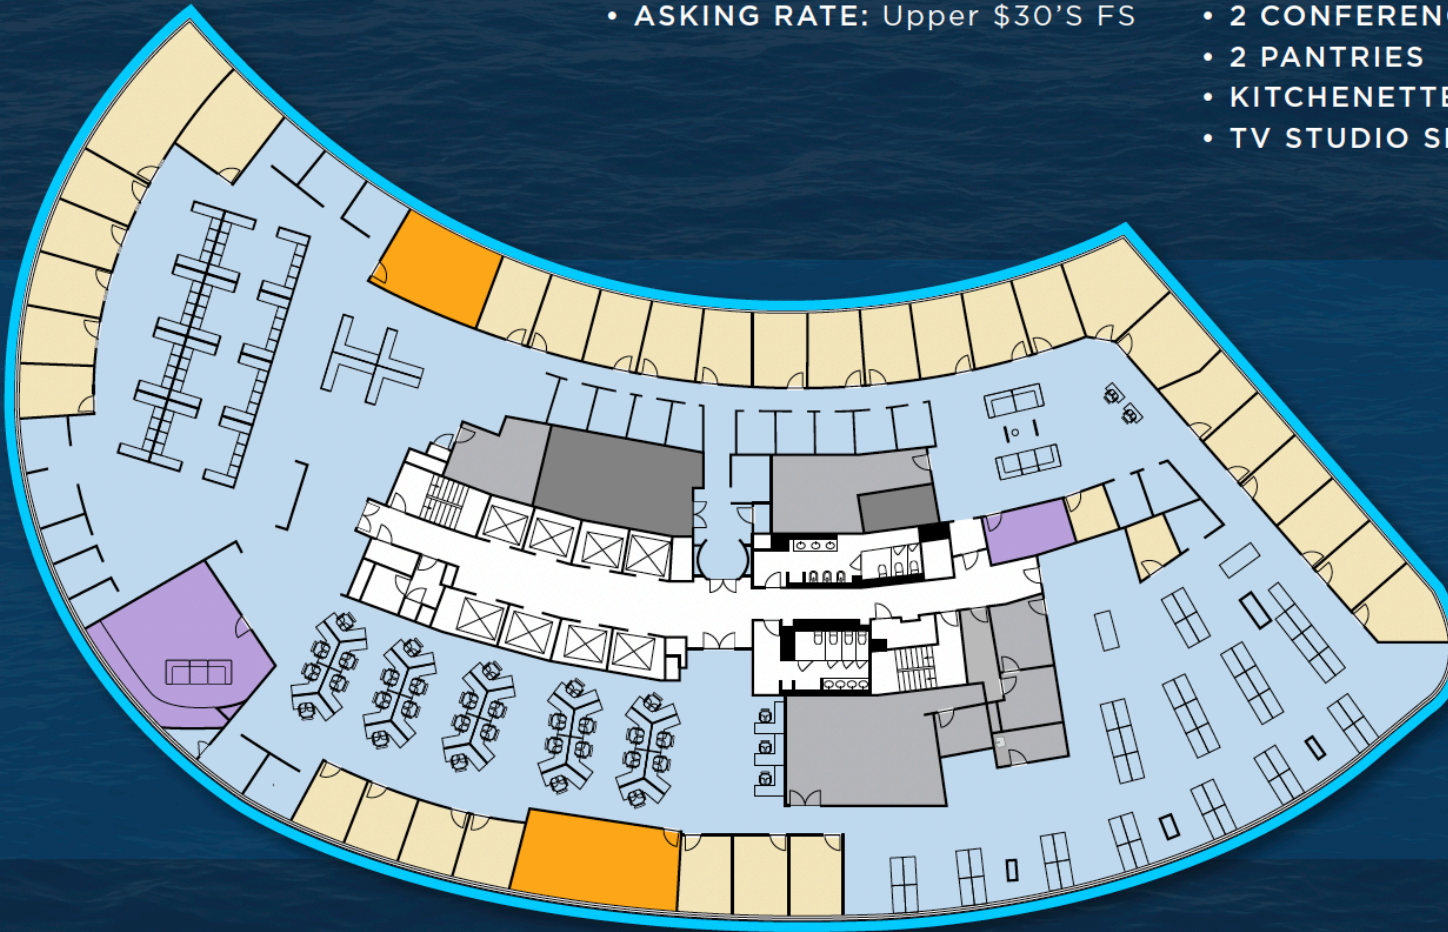

- OFFICE
- OPEN SPACE
- CONFERENCE
- PANTRY
- SUPPORT SPACE
- WINDOW LINE

FULL 3RD FLOOR

- 28,252 RSF
- ASKING RATE: Upper \$30'S FS
- 33 OFFICES
- 2 CONFERENCE ROOMS
- 2 PANTRIES
- KITCHENETTE
- TV STUDIO SPACE

SPACE FEATURES

FREE STANDING BUILDING

FURNITURE AVAILABLE

TERM AVAILABLE THROUGH OCTOBER 31, 2027