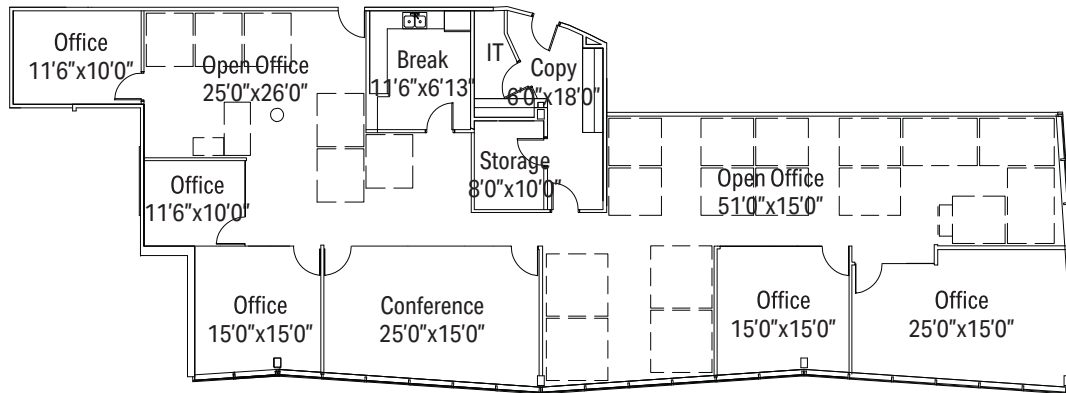

Building IV

2201 Waukegan Road

BANNOCKBURN
LAKES

Suite 270 | 4,686 RSF

Chris Cummins

Managing Director
chris.cummins@jll.com
312 399 6903

Julie Koelzer

Vice President
julie.koelzer@jll.com
847 612 5613