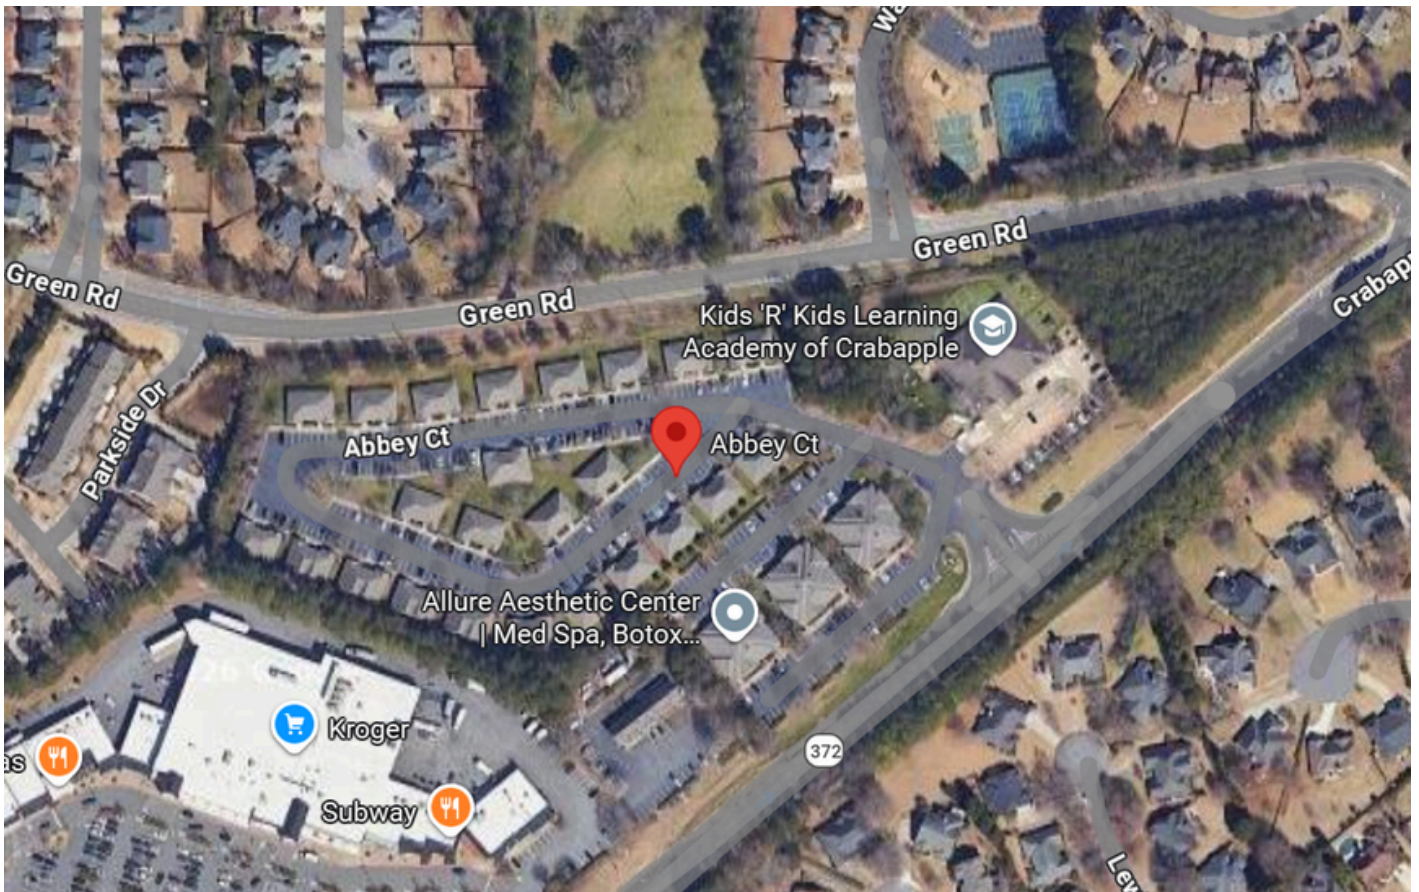

FOR SALE

Abbey Court Alpharetta, GA 30004

Condos: 1500, 1502, 2400, 2402

LOCATION DESCRIPTION:

Situated just off highway corridors in the heart of Alpharetta, GA (30004), this property offers premier placement in Atlanta's "Technology City." The location provides effortless access to GA-400, fine dining, upscale retail at Avalon, and the vibrant Downtown Alpharetta district, placing your business surrounded by an affluent demographic and top-tier corporate neighbors.

CONTACT:

SARAH BYRD
SARAHBYRD@KW.COM
404-324-1344