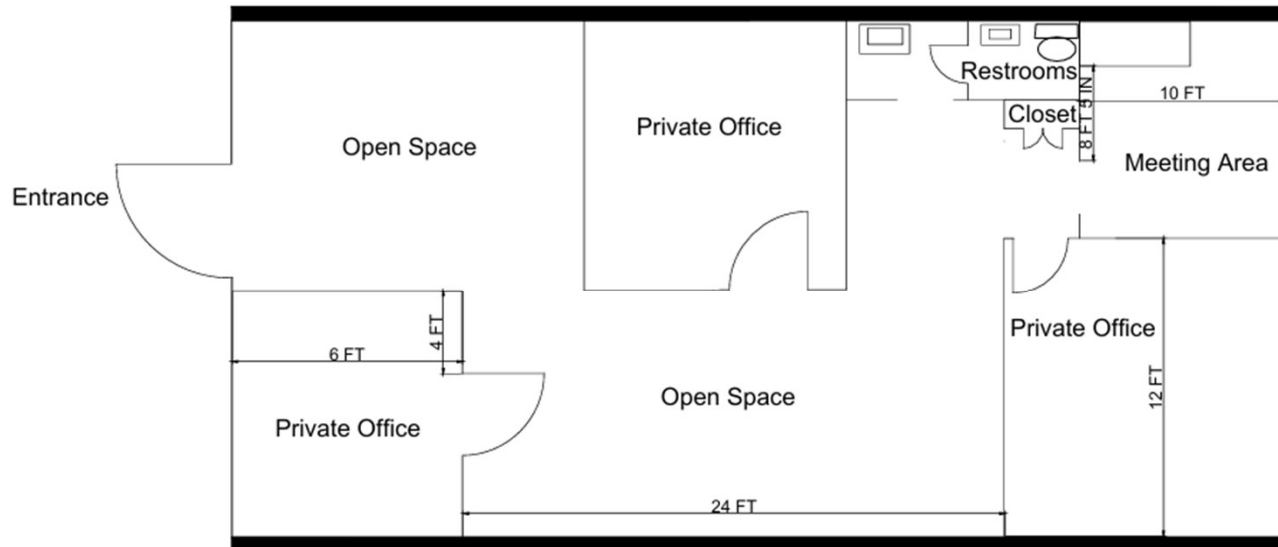

## Oakland Commerce Center

3217 NW 10th Terrace | Suite 107 | Fort Lauderdale, FL 33309

1, 236 SF

DISCLAIMER: FLOOR PLANS ARE FOR ILLUSTRATIVE PURPOSES ONLY. WE MAKE NO GUARENTEE, WARRANTY OR REPRESENTATION AS TO THE ACCURACY AND COMPLETENESS OF THE FLOOR PLAN.