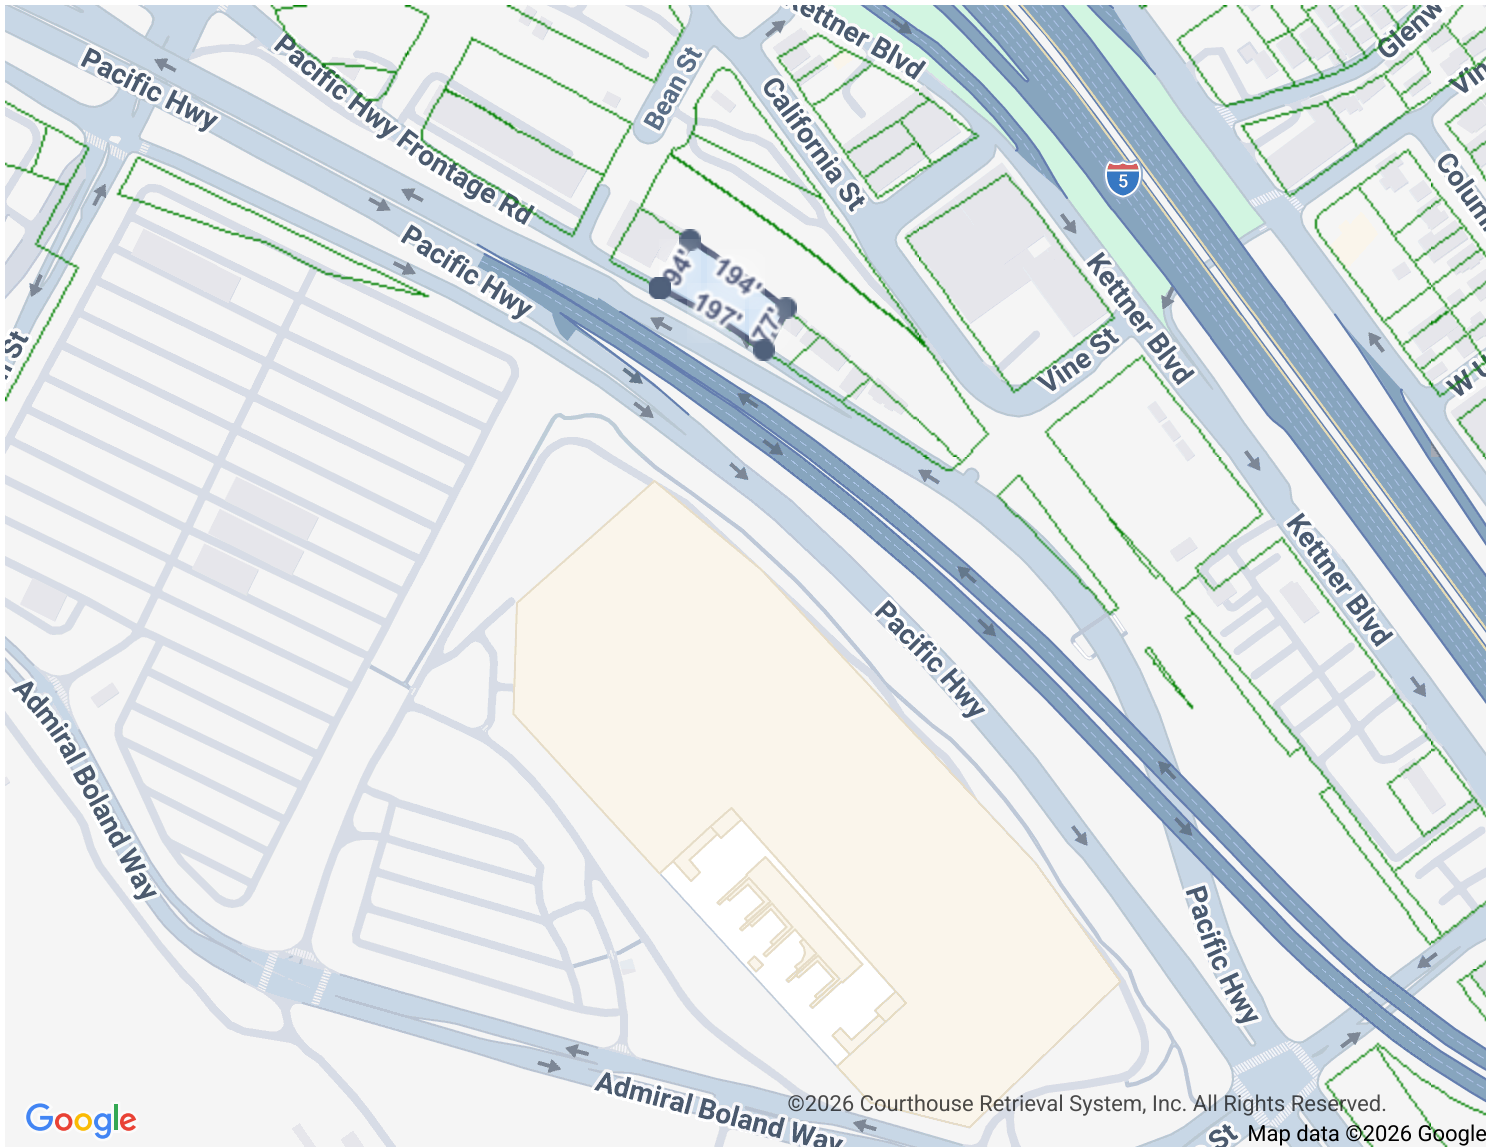

Map for Parcel Address: 3571 Pacific Hwy San Diego, CA 92101-1140 APN: 451-690-33-00

©2026 Courthouse Retrieval System, Inc. All Rights Reserved.

Map data ©2026 Google

© 2026 Courthouse Retrieval System, Inc. All Rights Reserved.
Information Deemed Reliable But Not Guaranteed.